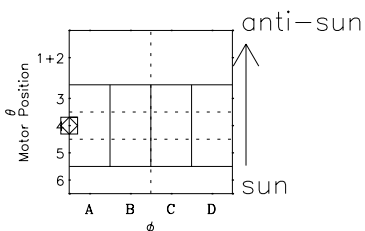

Galileo EPD Real-Time Six-Sector 02008

Software Version: RTLINE_R6 V 1.20
Data Production: 11-00-02
Plot Production: Fri Jan 11 09:17:27 2002

◇ = Jupiter look direction
□ = Corotation look direction