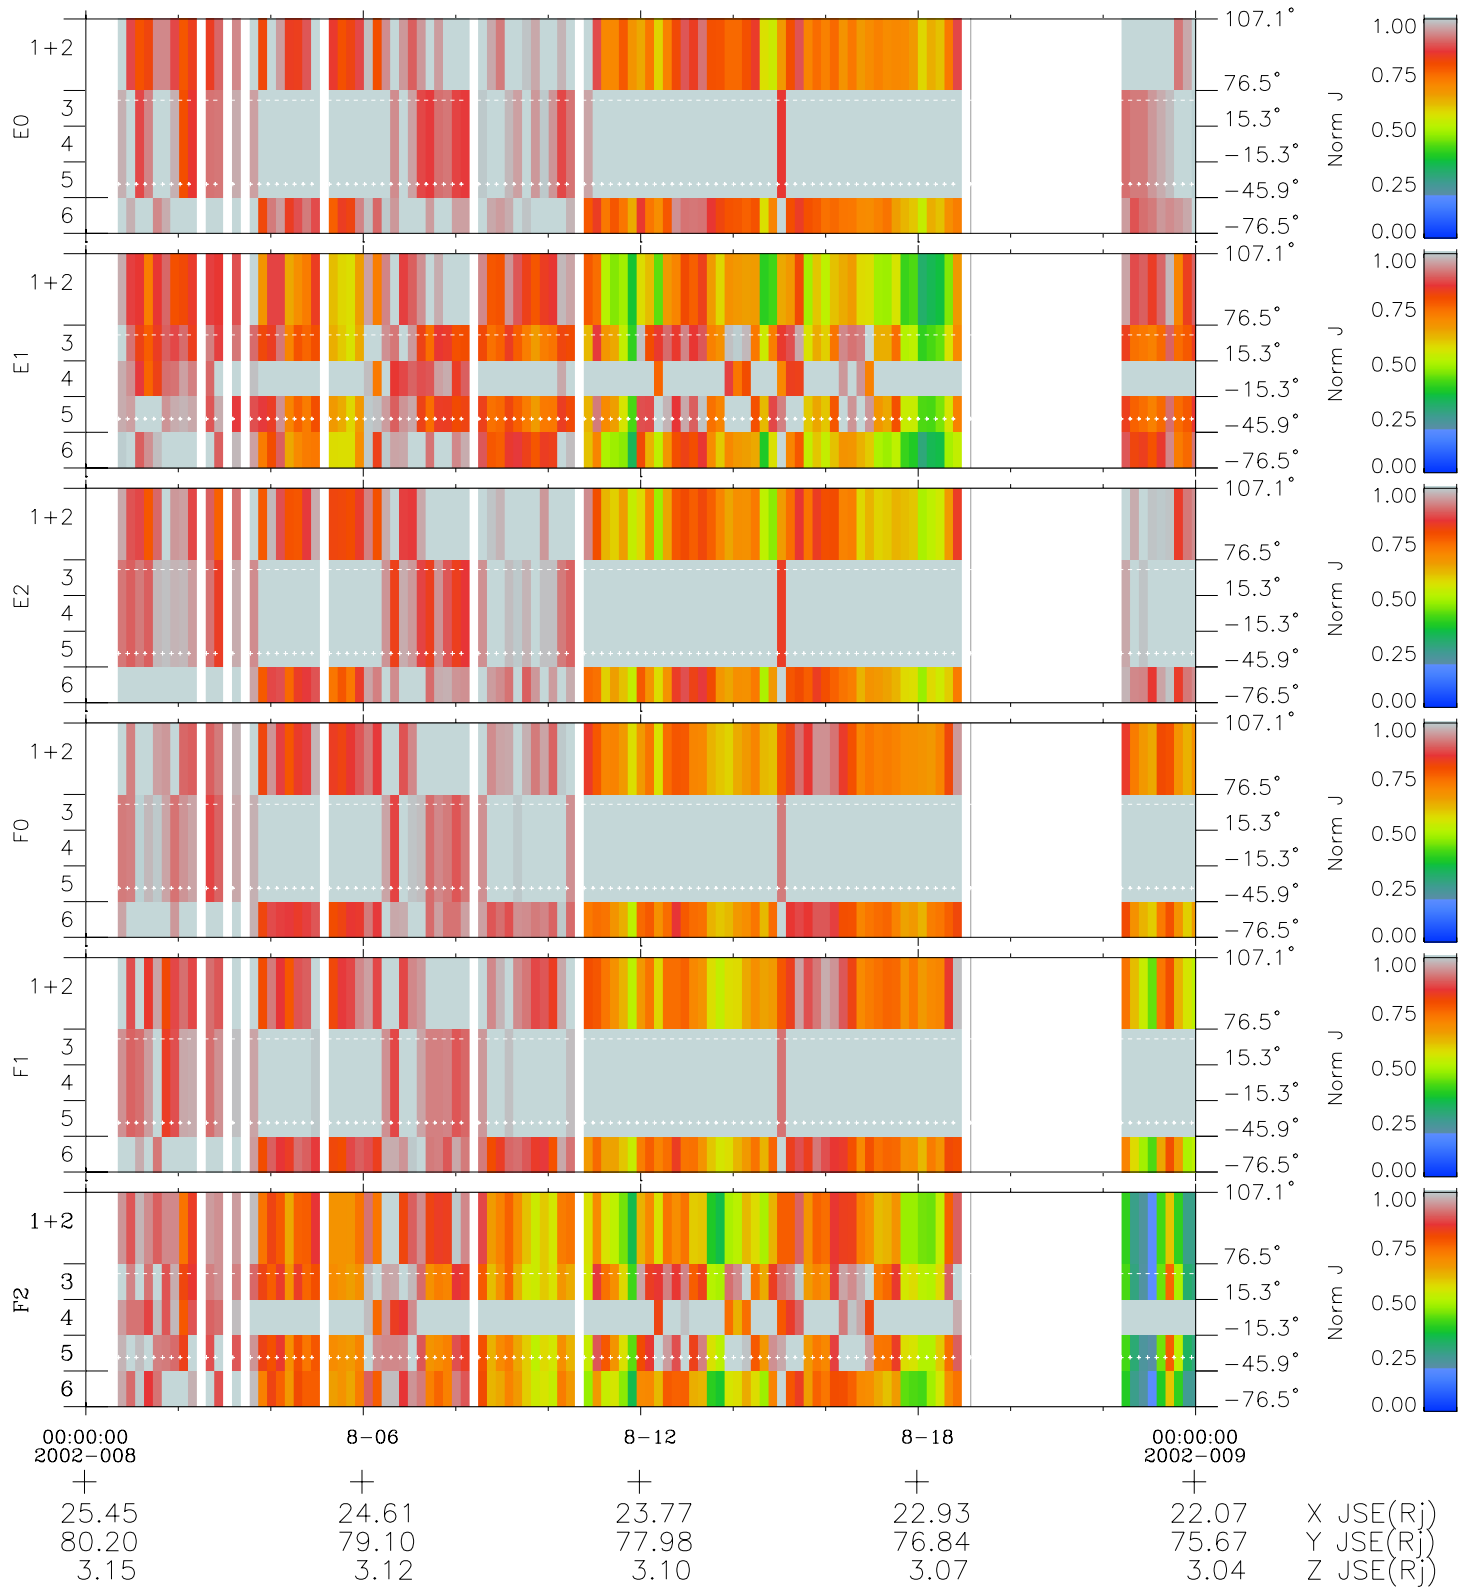

Galileo EPD Real Elevation Anisotropies 02008

Software Version: RTELEV_NORM V 1.20
 Data Production: 11-00-02
 Plot Production: Fri Jan 11 09:16:51 2002
 Color File: wondr3
 Geofactor File: 1.1

- ◇ = Jupiter look direction
- = Corotation look direction