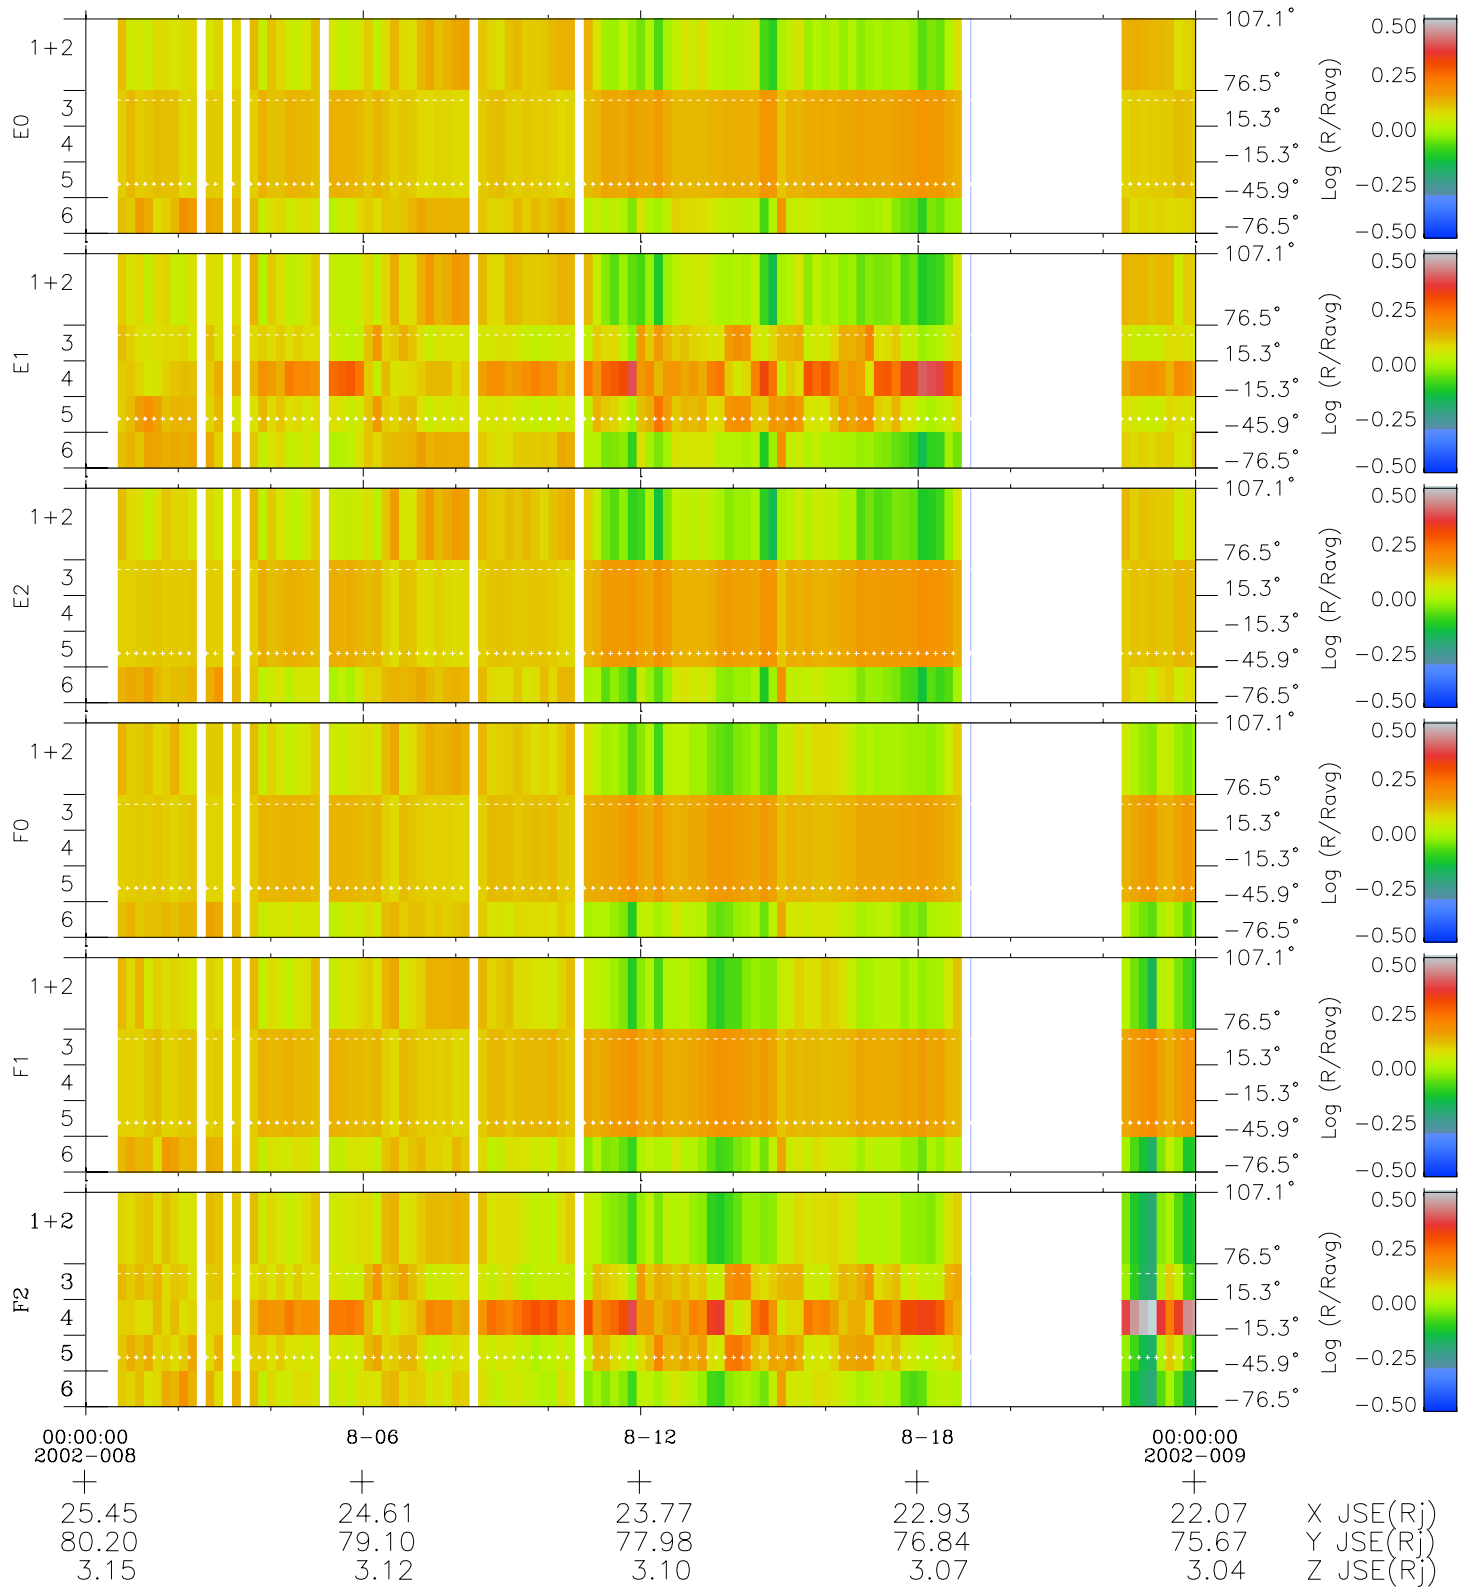

# Galileo EPD Real Elevation Anisotropies 02008

Software Version: RTELEV\_MEAN V 1.20  
 Data Production: 11-00-02  
 Plot Production: Fri Jan 11 09:16:32 2002  
 Color File: wondr3  
 Geofactor File: 1.1

- ◇ = Jupiter look direction
- = Corotation look direction