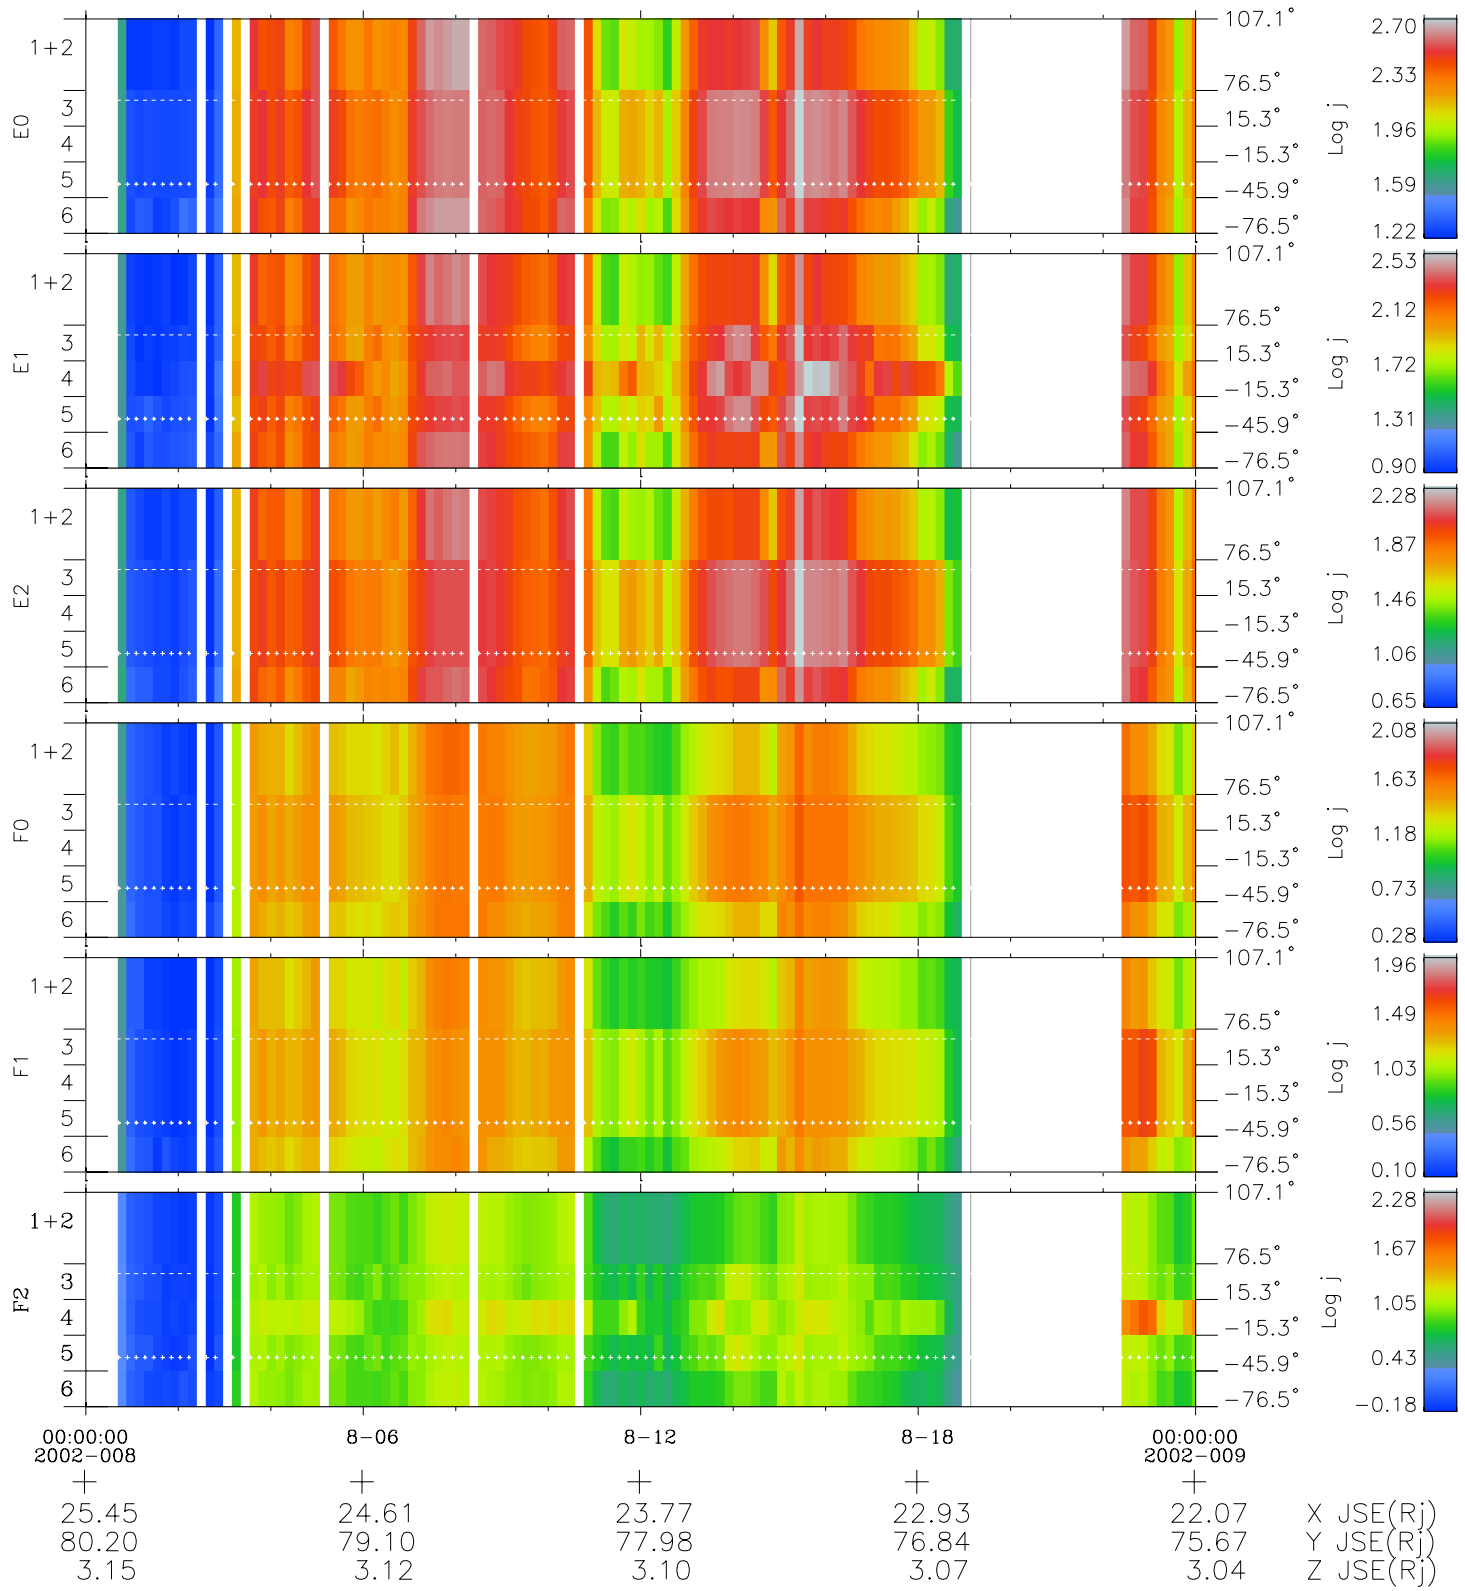

Galileo EPD Real Elevation Anisotropies 02008

Software Version: RTELEV_FLUX V 1.20
 Data Production: 11-00-02
 Plot Production: Fri Jan 11 09:16:41 2002
 Color File: wondr3
 Geofactor File: 1.1

- ◇ = Jupiter look direction
- = Corotation look direction