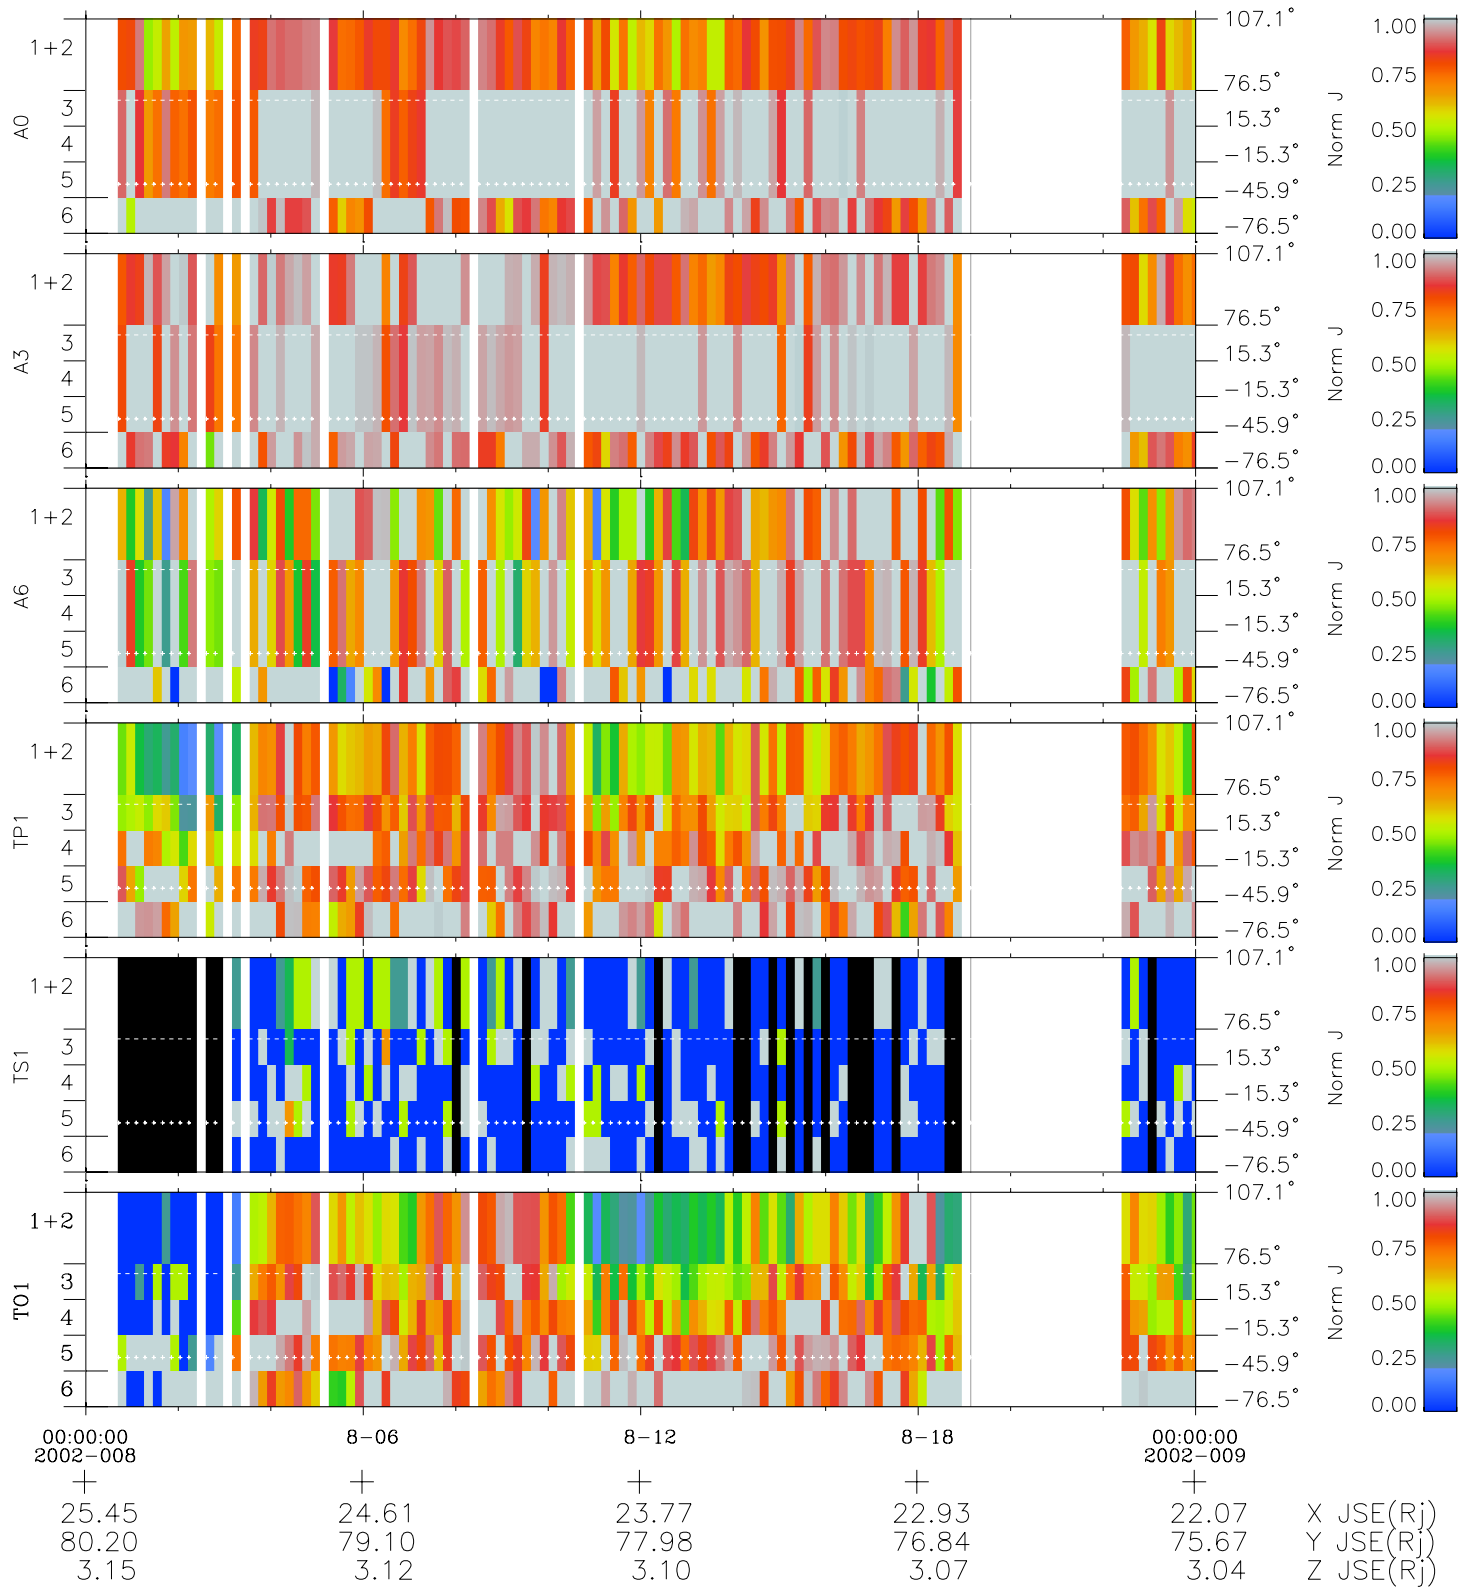

# Galileo EPD Real Elevation Anisotropies 02008

Software Version: RTELEV\_NORM V 1.20  
Data Production: 11-00-02  
Plot Production: Fri Jan 11 09:16:47 2002  
Color File: wondr3  
Geofactor File: 1.1

- ◇ = Jupiter look direction
- = Corotation look direction