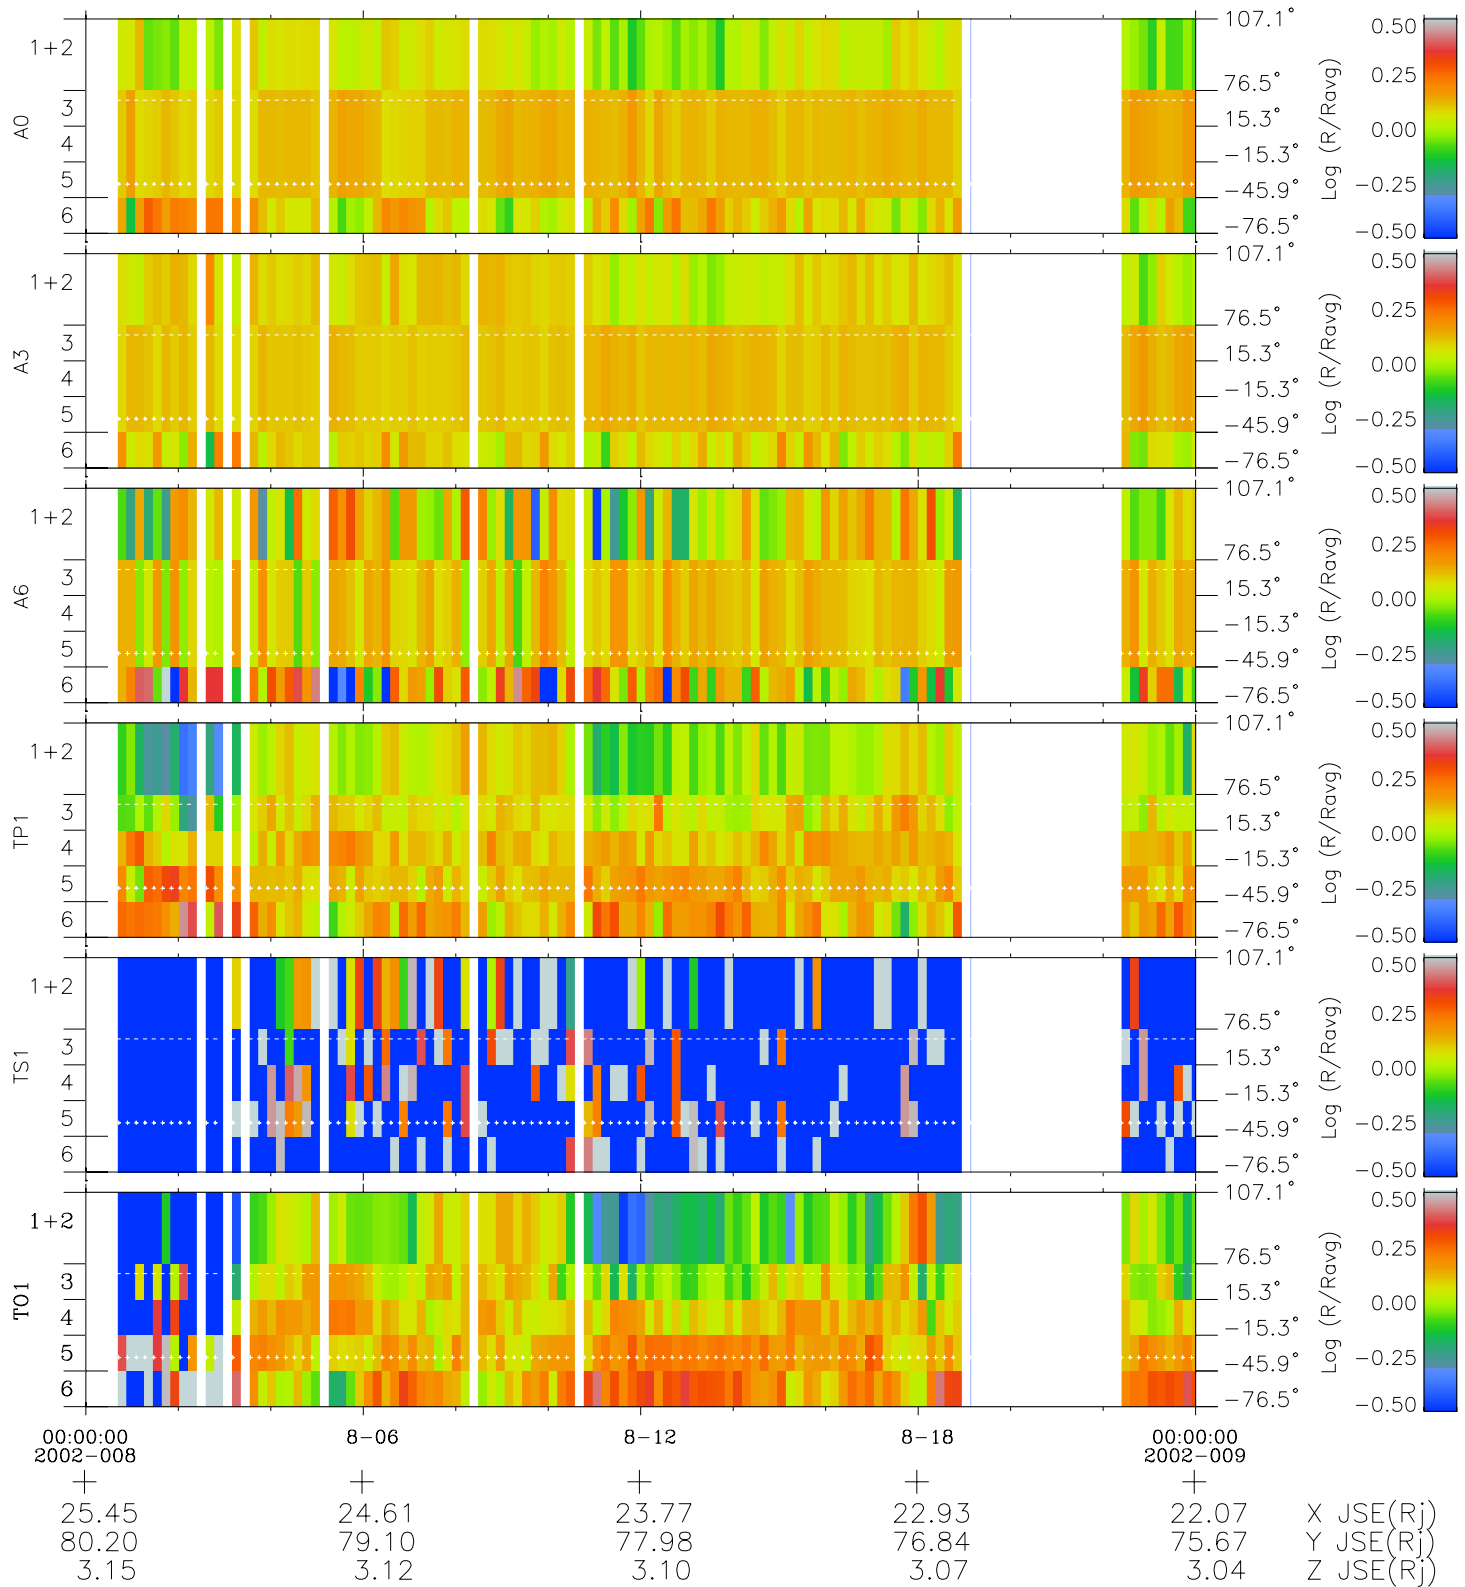

# Galileo EPD Real Elevation Anisotropies 02008

Software Version: RTELEV\_MEAN V 1.20  
 Data Production: 11-00-02  
 Plot Production: Fri Jan 11 09:16:28 2002  
 Color File: wondr3  
 Geofactor File: 1.1

- ◇ = Jupiter look direction
- = Corotation look direction