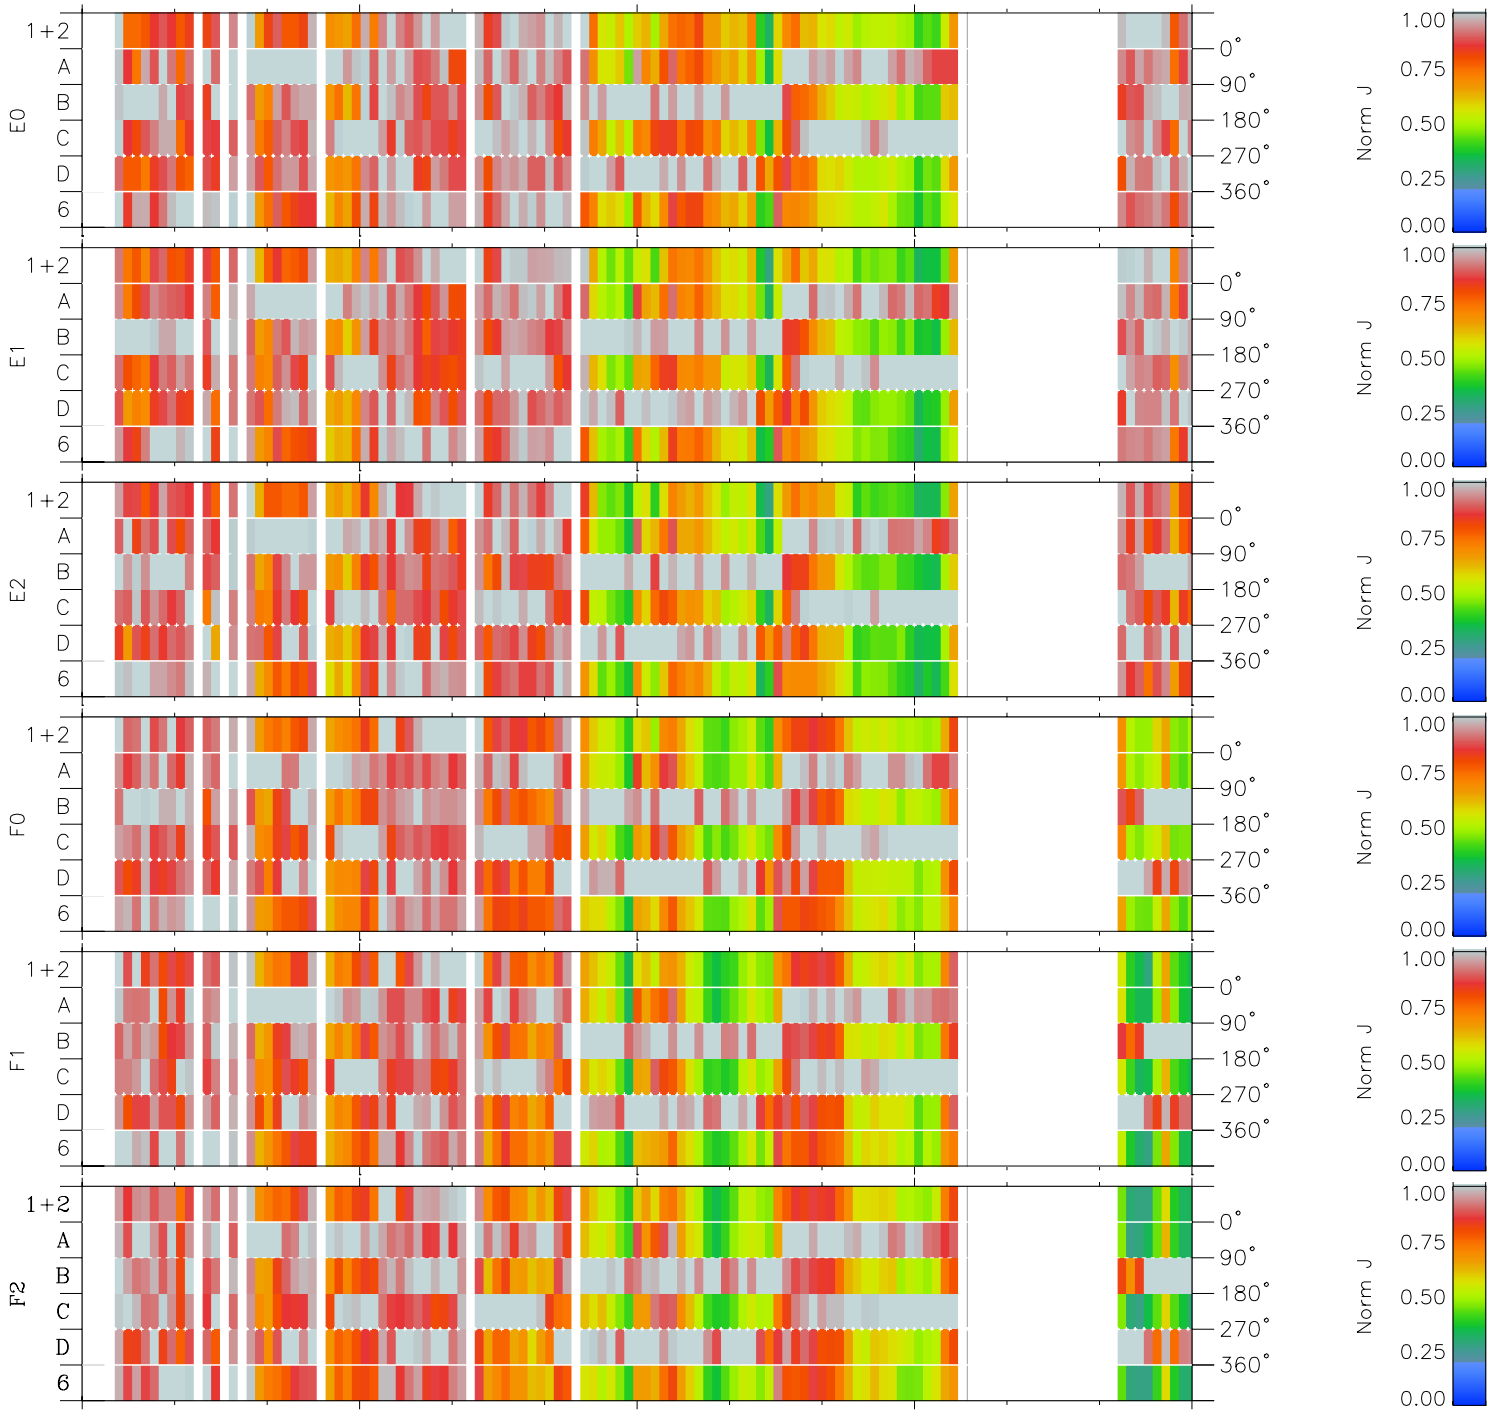

Galileo EPD Real Time Azimuth Anisotropies 02008

Software Version: RTAZIM_NORM V 1.20
 Data Production: 11-00-02
 Plot Production: Fri Jan 11 09:17:17 2002
 Color File: wondr3
 Geofactor File: 1.1

00:00:00 2002-008	8-06	8-12	8-18	00:00:00 2002-009	
+	+	+	+	+	X $JSE(R_j)$
25.45	24.61	23.77	22.93	22.07	Y $JSE(R_j)$
80.20	79.10	77.98	76.84	75.67	Z $JSE(R_j)$
3.15	3.12	3.10	3.07	3.04	

◇ = Jupiter look direction
 □ = Corotation look direction