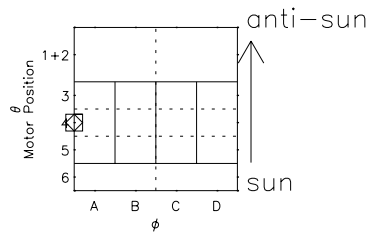

Galileo EPD Real Time Azimuth Anisotropies 02008

Software Version: RTAZIM_MEAN V 1.20
 Data Production: 11-00-02
 Plot Production: Fri Jan 11 09:17:00 2002
 Color File: wondr3
 Geofactor File: 1.1

- ◇ = Jupiter look direction
- = Corotation look direction