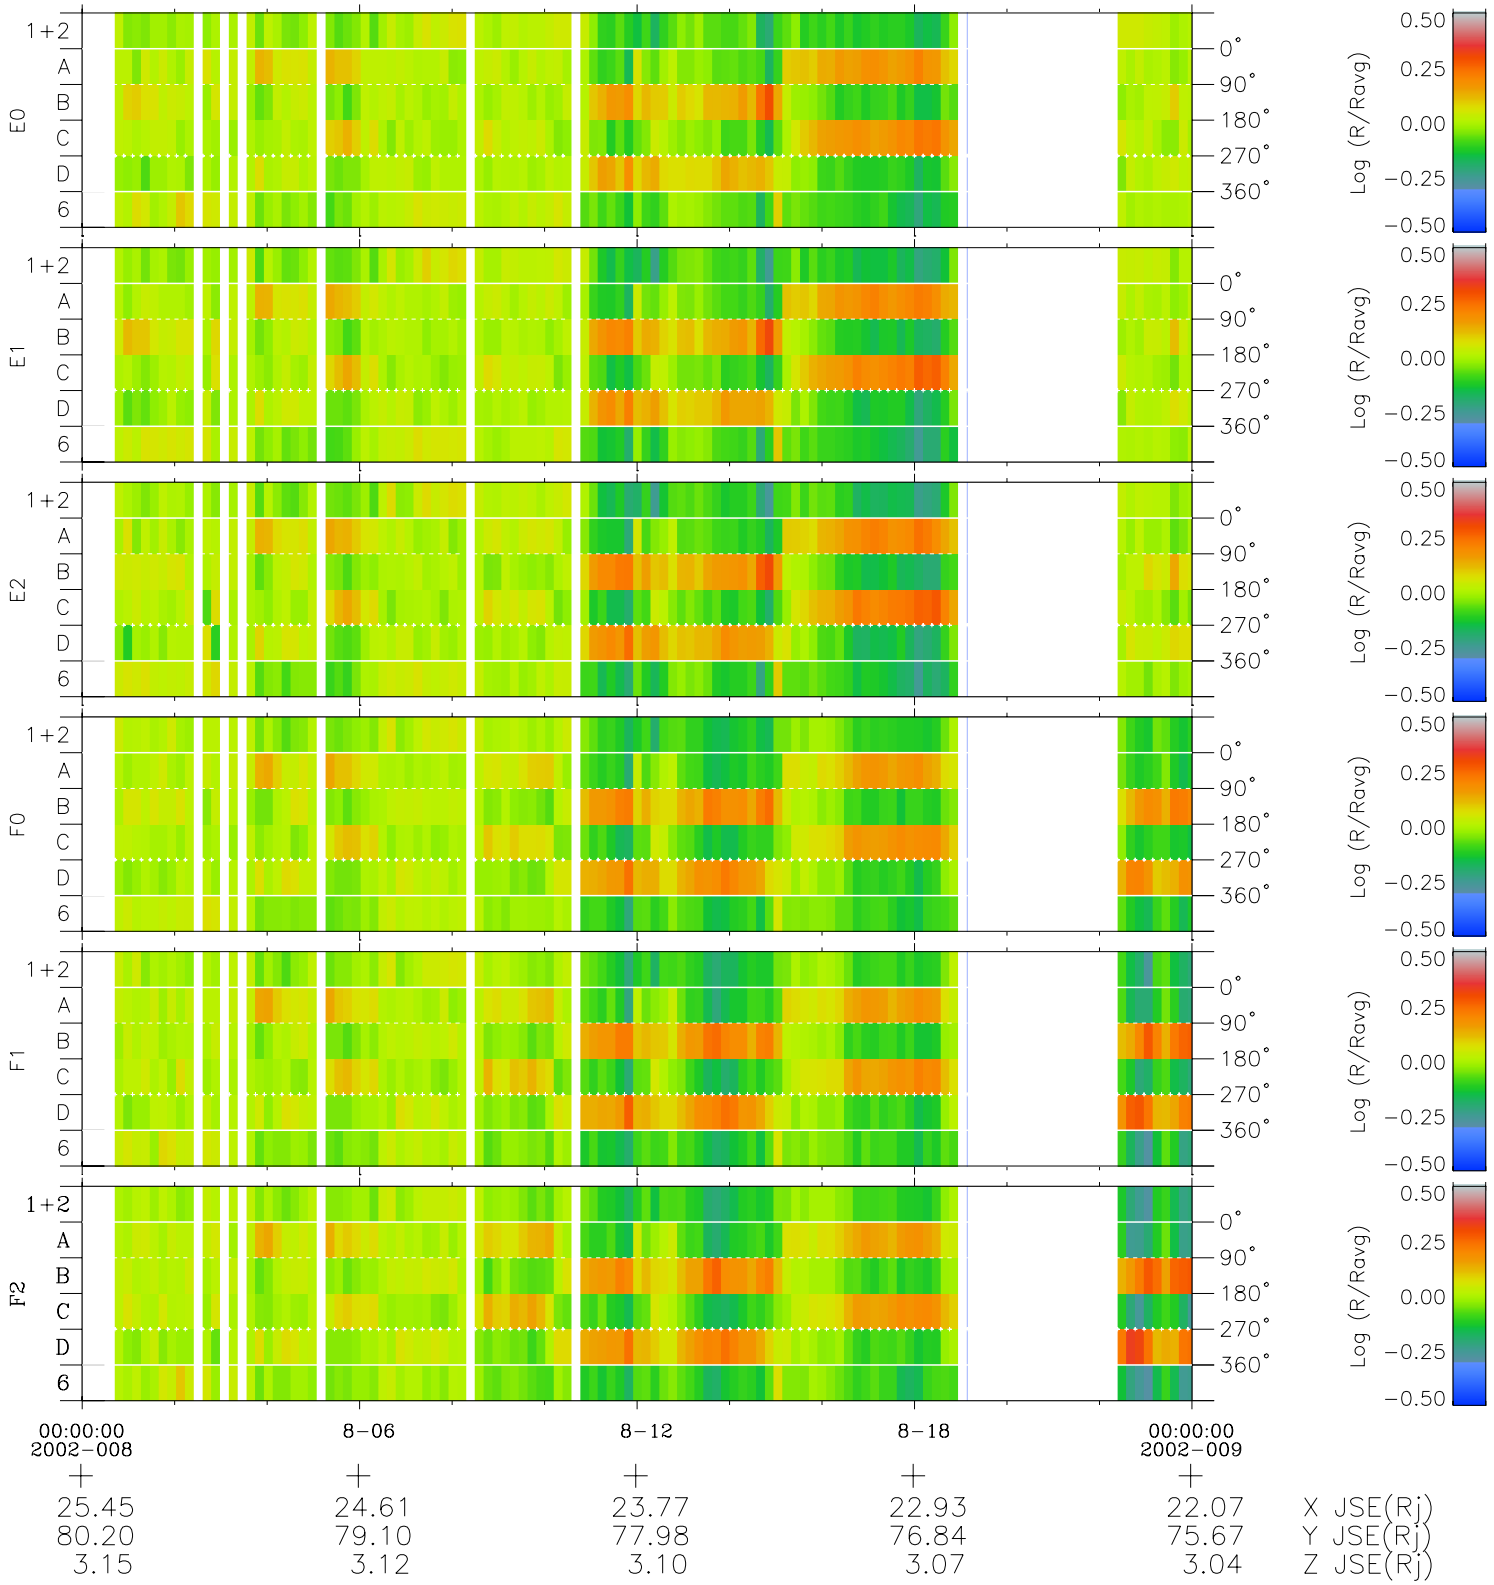

Galileo EPD Real Time Azimuth Anisotropies 02008

Software Version: RTAZIM_MEAN V 1.20
 Data Production: 11-00-02
 Plot Production: Fri Jan 11 09:17:00 2002
 Color File: wondr3
 Geofactor File: 1.1

- ◇ = Jupiter look direction
- = Corotation look direction