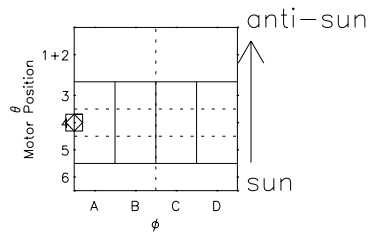

Galileo EPD Real Time Azimuth Anisotropies 02008

Software Version: RTAZIM_FLUX V 1.20
 Data Production: 11-00-02
 Plot Production: Fri Jan 11 09:17:08 2002
 Color File: wondr3
 Geofactor File: 1.1

◇ = Jupiter look direction
 □ = Corotation look direction