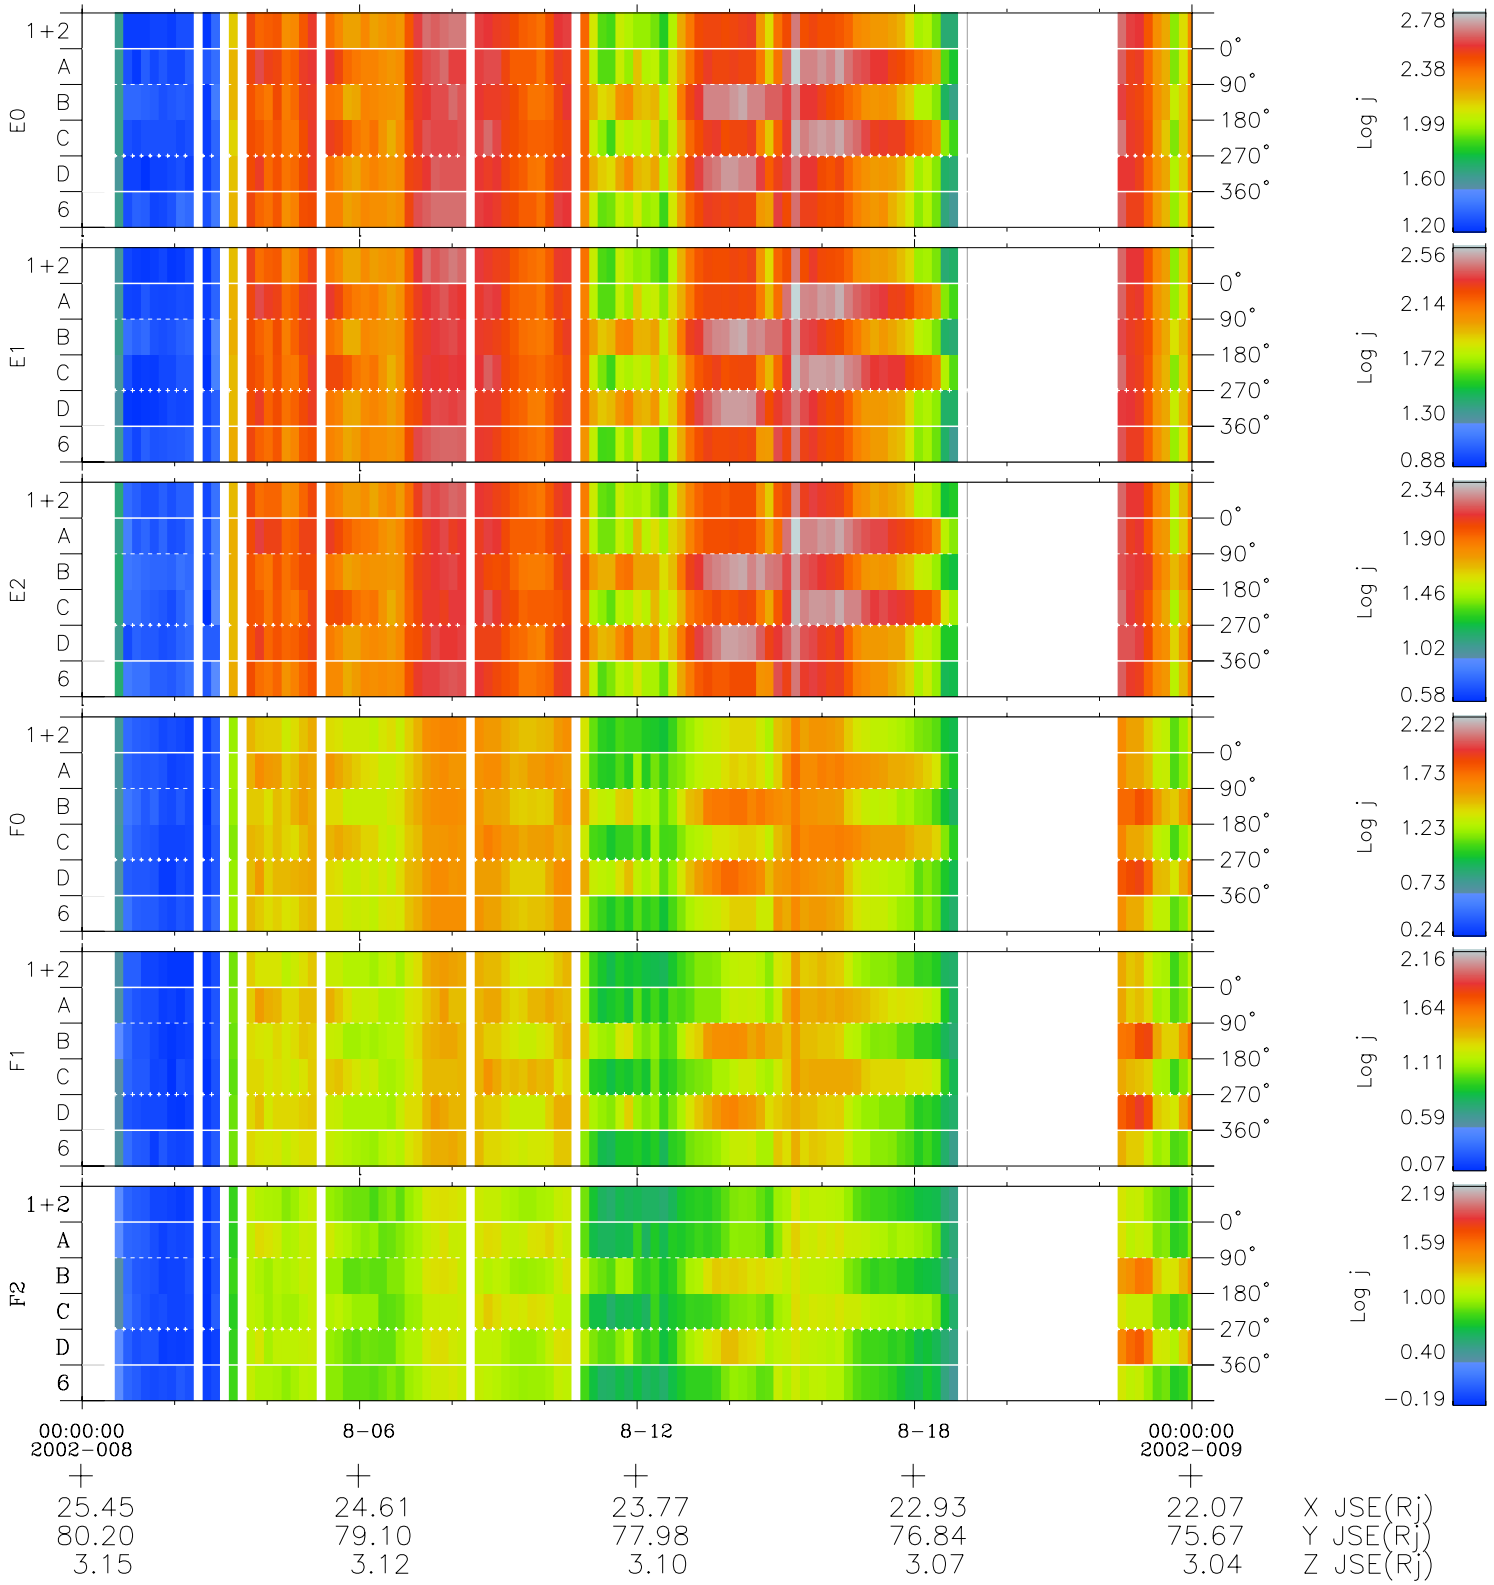

Galileo EPD Real Time Azimuth Anisotropies 02008

Software Version: RTAZIM_FLUX V 1.20
 Data Production: 11-00-02
 Plot Production: Fri Jan 11 09:17:08 2002
 Color File: wondr3
 Geofactor File: 1.1

◇ = Jupiter look direction
 □ = Corotation look direction