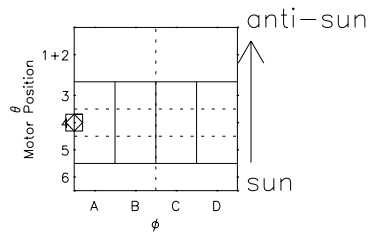

Galileo EPD Real Time Azimuth Anisotropies 02008

Software Version: RTAZIM_NORM V 1.20
 Data Production: 11-00-02
 Plot Production: Fri Jan 11 09:17:13 2002
 Color File: wondr3
 Geofactor File: 1.1

◇ = Jupiter look direction
 □ = Corotation look direction