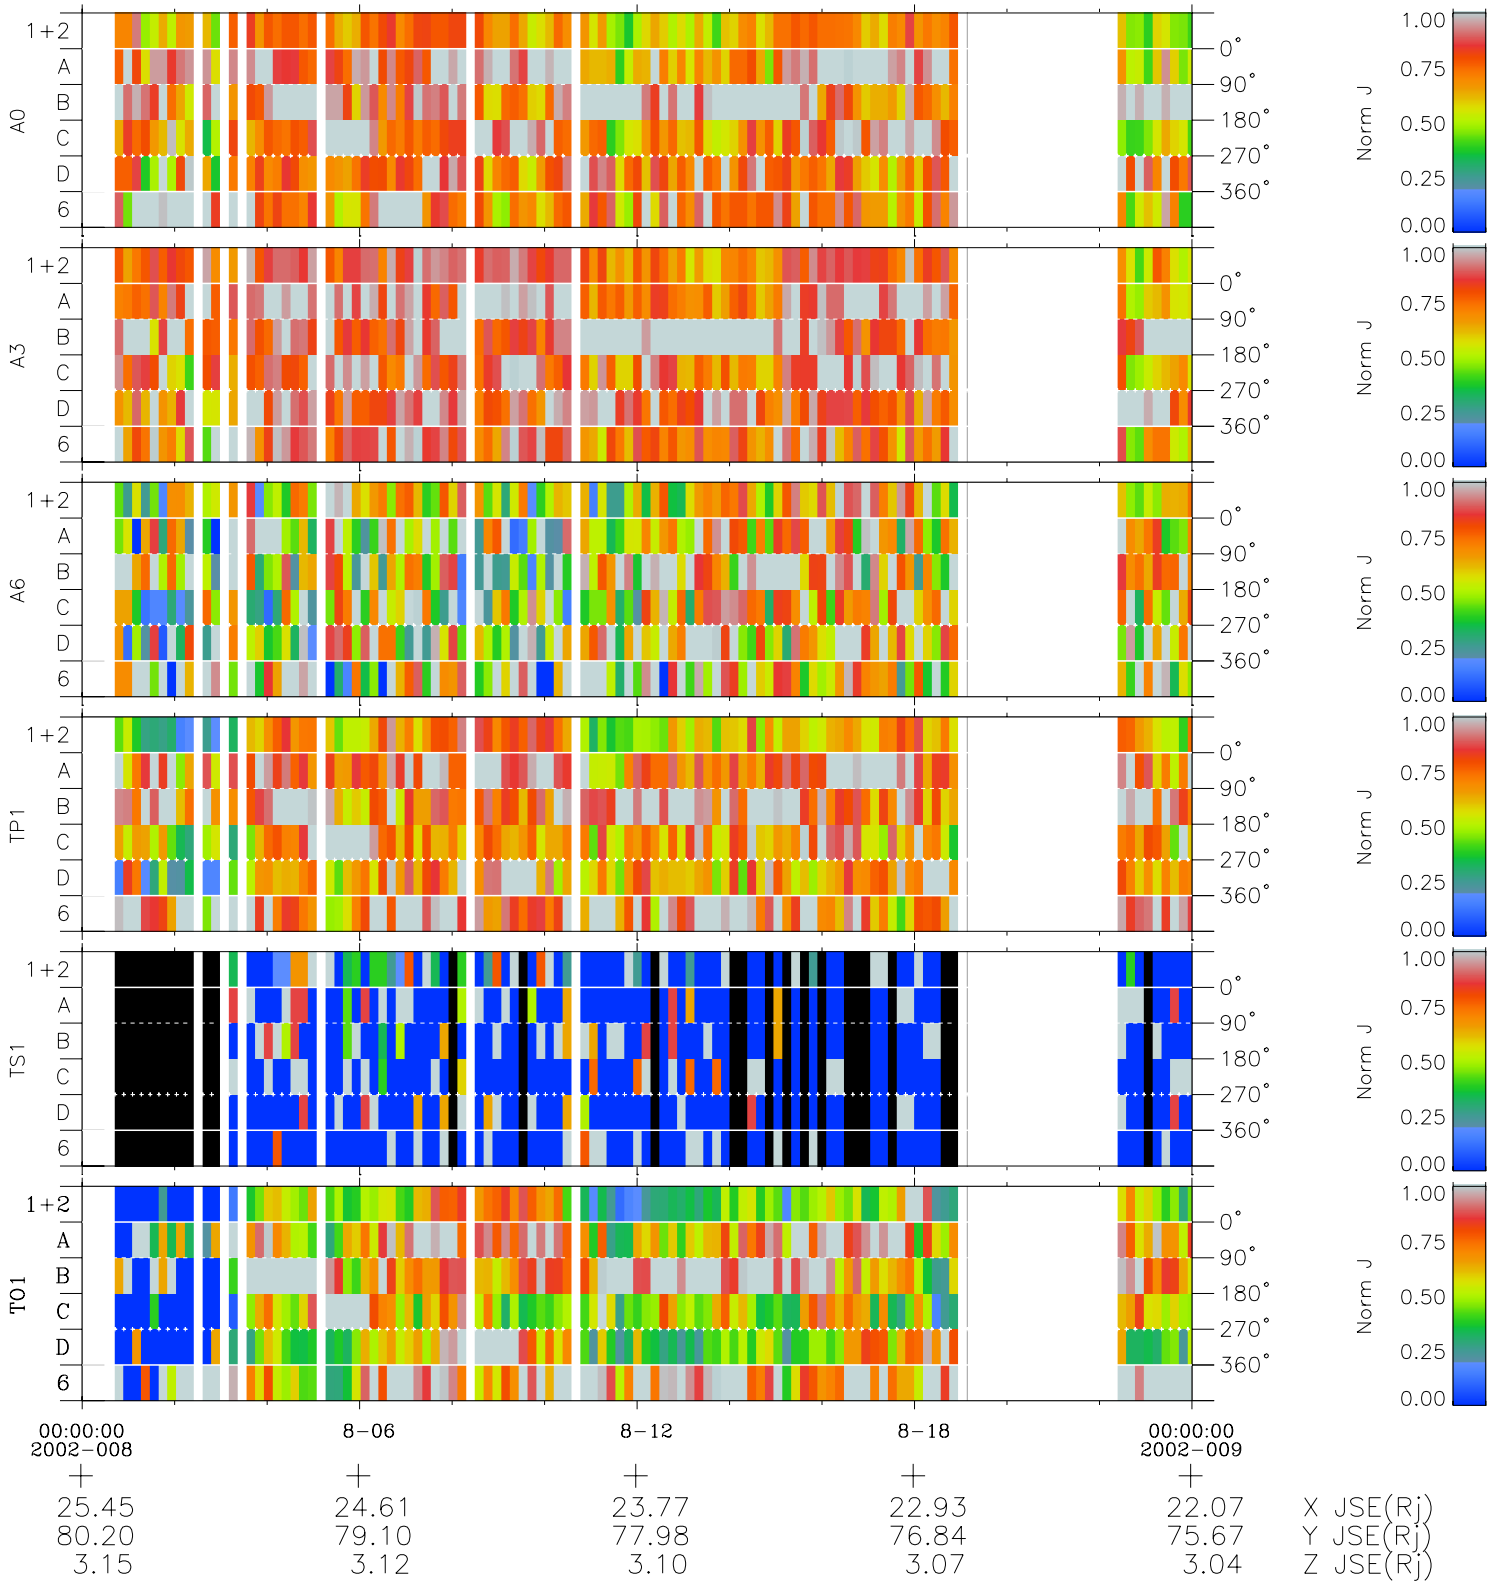

Galileo EPD Real Time Azimuth Anisotropies 02008

Software Version: RTAZIM_NORM V 1.20
 Data Production: 11-00-02
 Plot Production: Fri Jan 11 09:17:13 2002
 Color File: wondr3
 Geofactor File: 1.1

◇ = Jupiter look direction
 □ = Corotation look direction