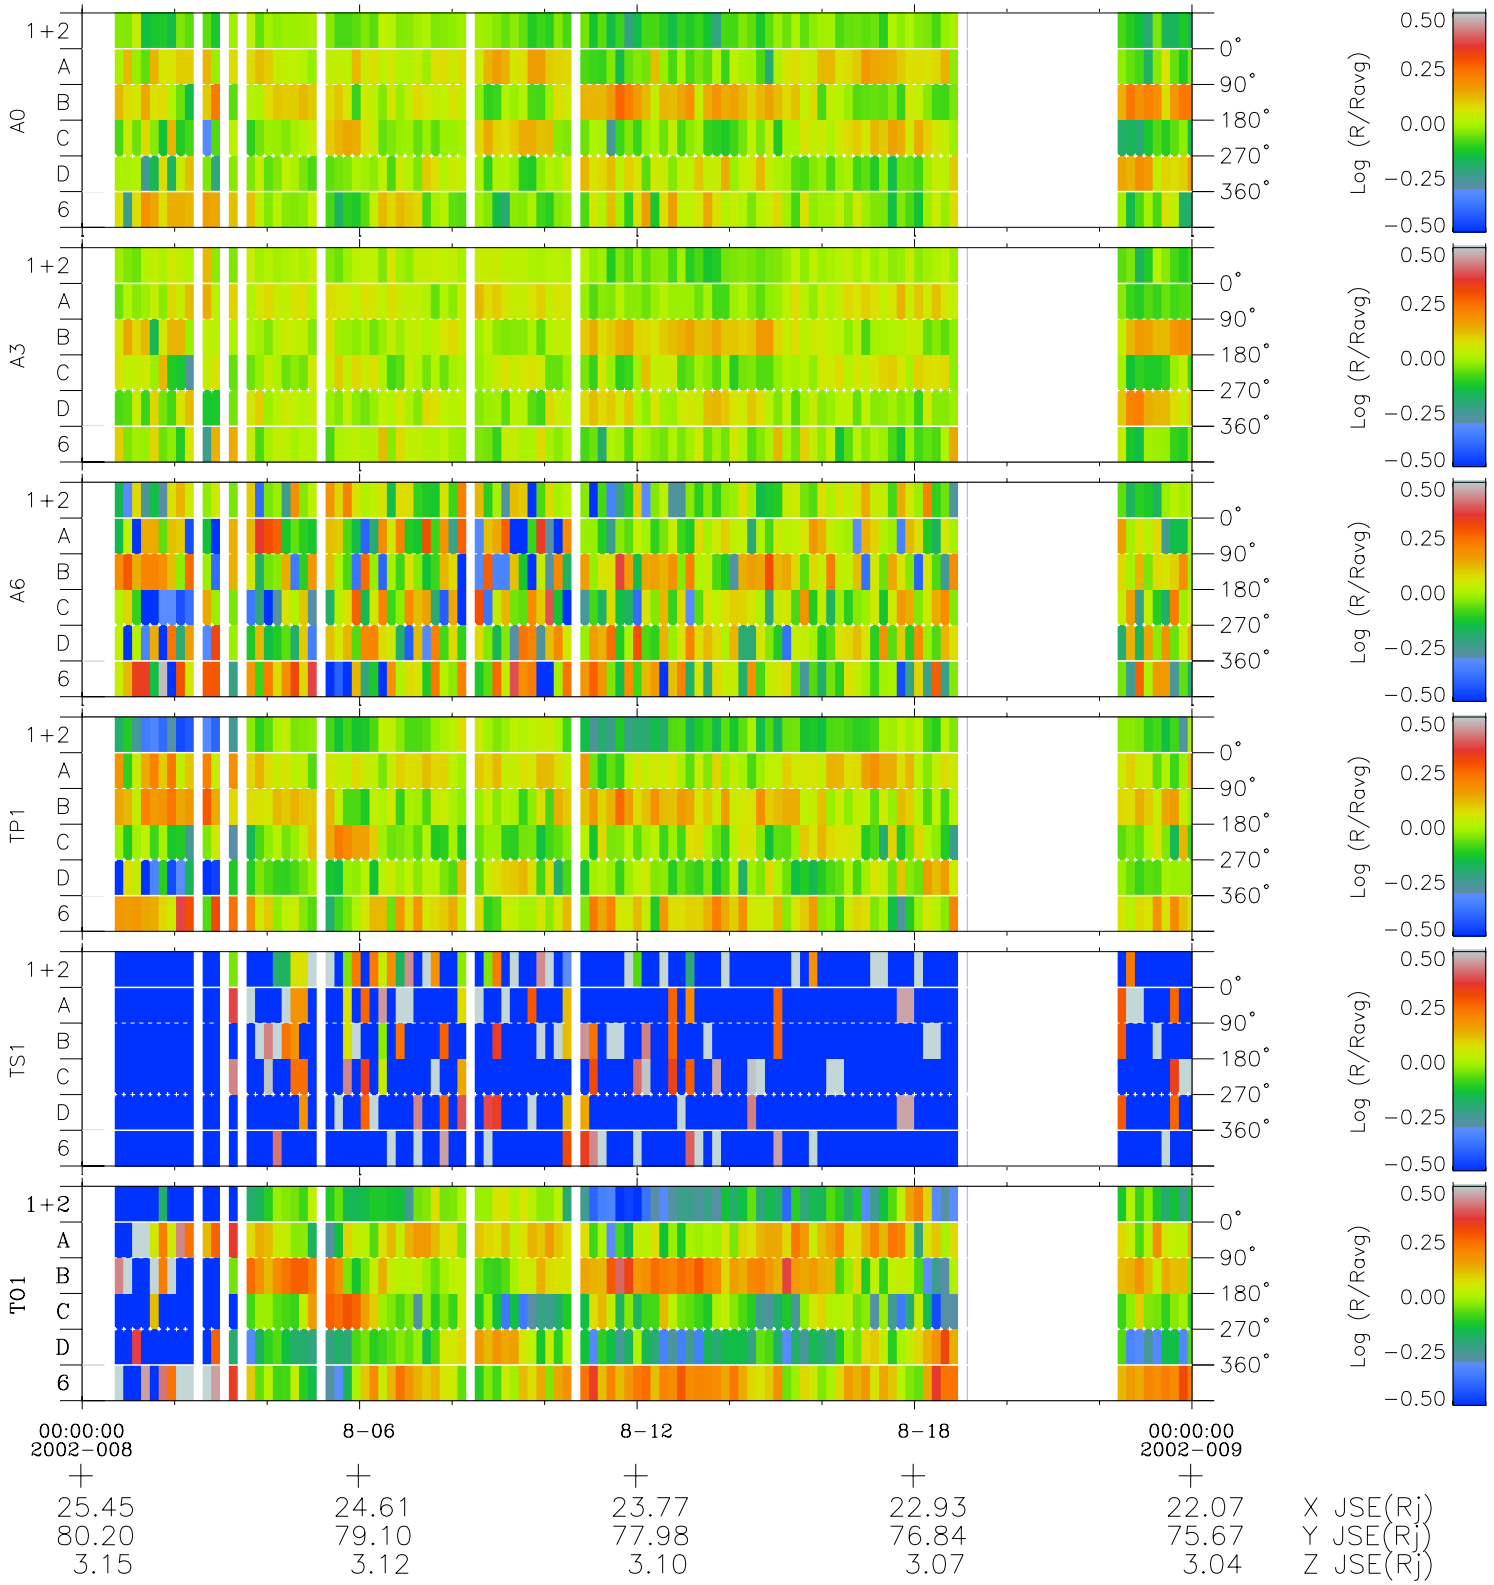

# Galileo EPD Real Time Azimuth Anisotropies 02008

Software Version: RTAZIM\_MEAN V 1.20  
 Data Production: 11-00-02  
 Plot Production: Fri Jan 11 09:16:56 2002  
 Color File: wondr3  
 Geofactor File: 1.1

◇ = Jupiter look direction  
 □ = Corotation look direction