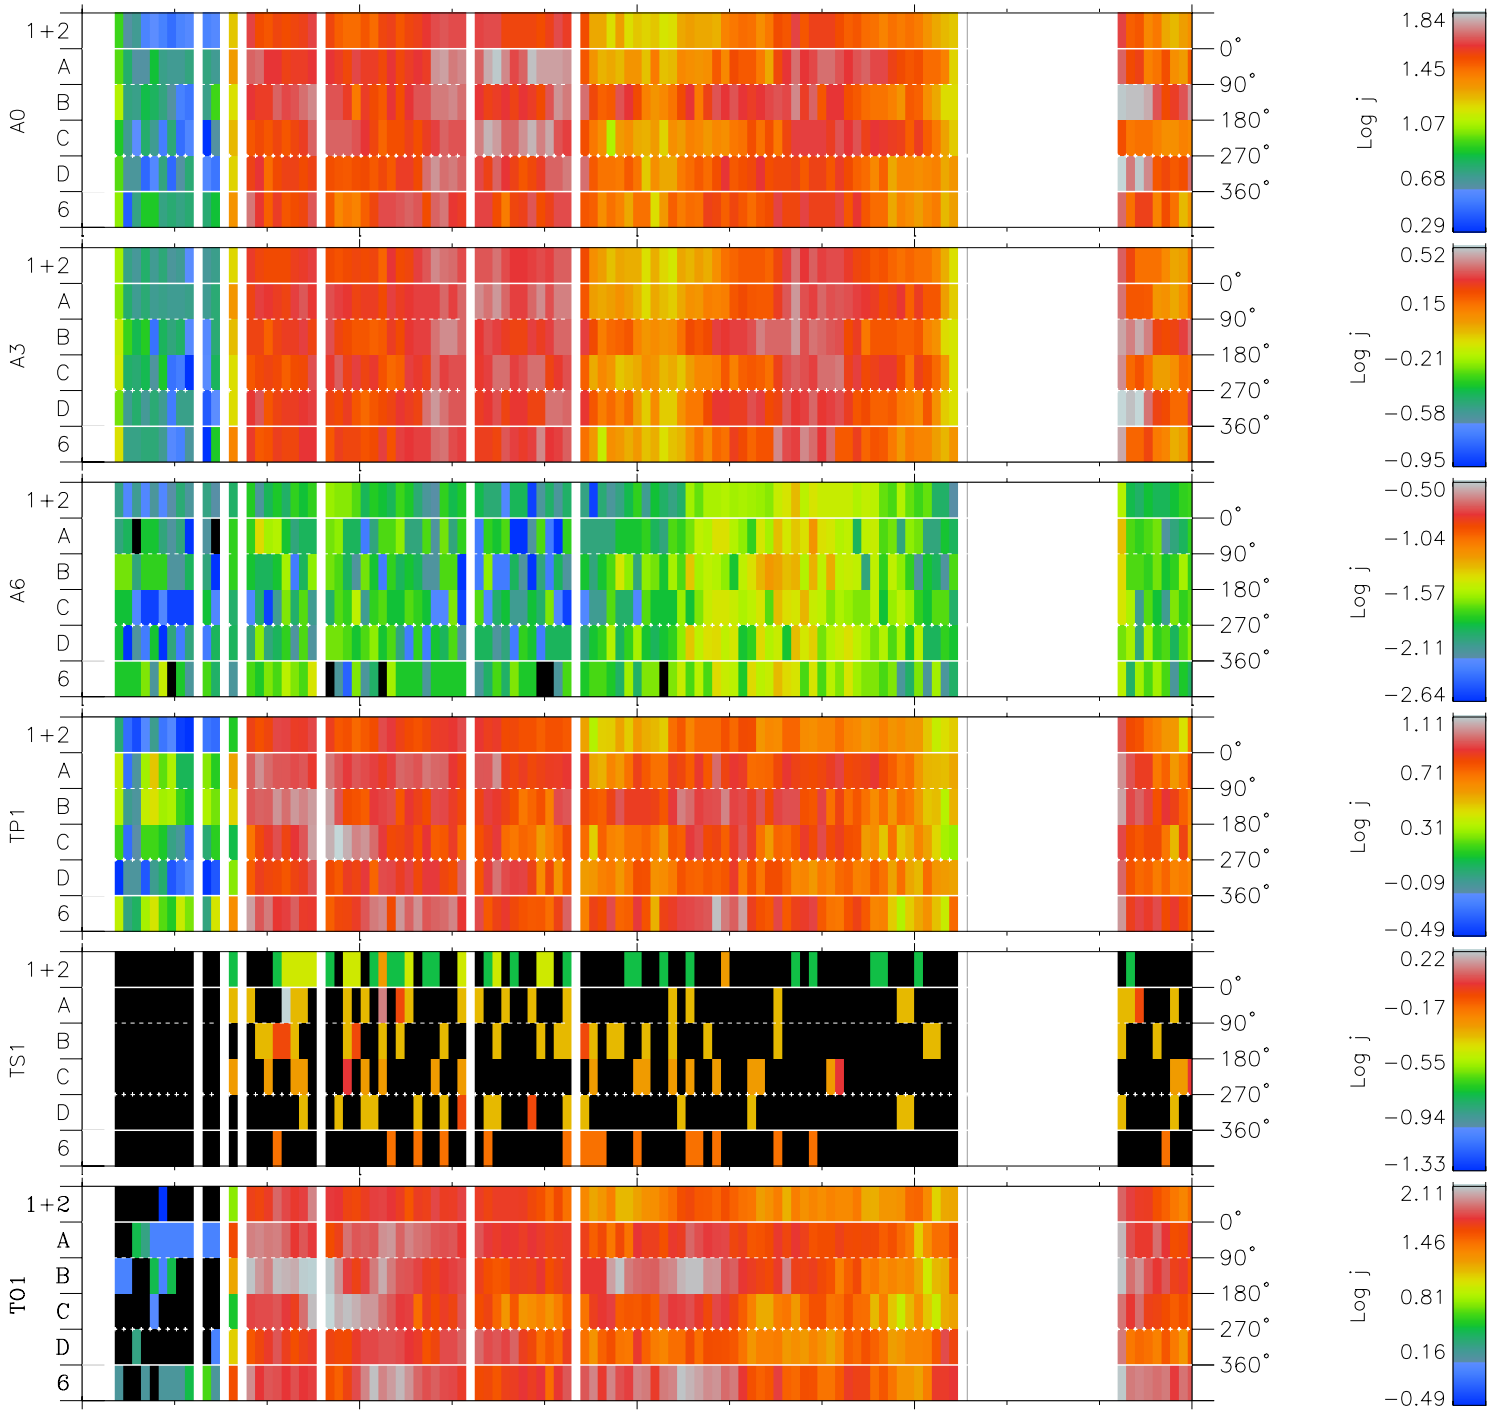

Galileo EPD Real Time Azimuth Anisotropies 02008

Software Version: RTAZIM_FLUX V 1.20
 Data Production: 11-00-02
 Plot Production: Fri Jan 11 09:17:04 2002
 Color File: wondr3
 Geofactor File: 1.1

00:00:00 2002-008	8-06	8-12	8-18	00:00:00 2002-009	
+	+	+	+	+	X JSE(R_j)
25.45	24.61	23.77	22.93	22.07	Y JSE(R_j)
80.20	79.10	77.98	76.84	75.67	Z JSE(R_j)
3.15	3.12	3.10	3.07	3.04	

\diamond = Jupiter look direction
 \square = Corotation look direction