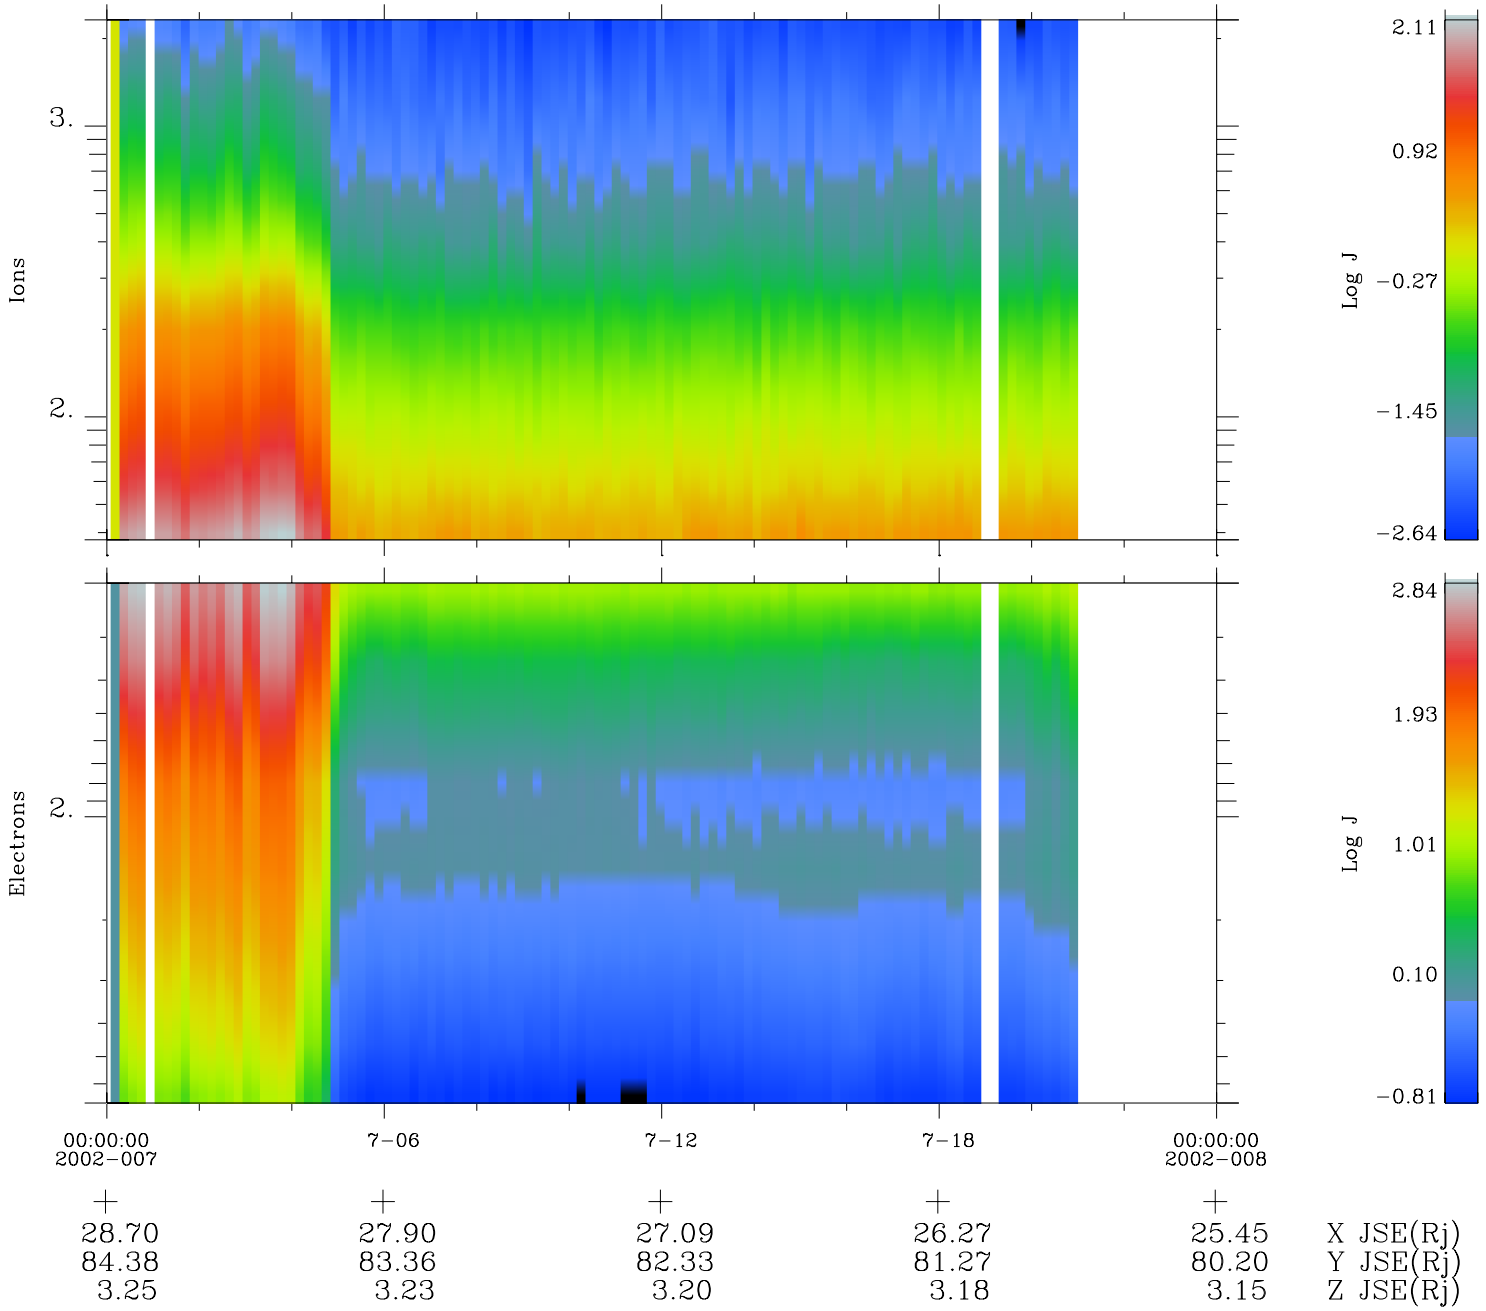

# Galileo EPD Real Time Omni Spectrum 02007

Software Version: RTSPEC\_OMNI V 1.20  
 Data Production: 11-00-02  
 Plot Production: Fri Jan 11 09:02:26 2002  
 Color File: wondr3  
 Geofactor File: 1.1

◇ = Jupiter look direction  
 □ = Corotation look direction