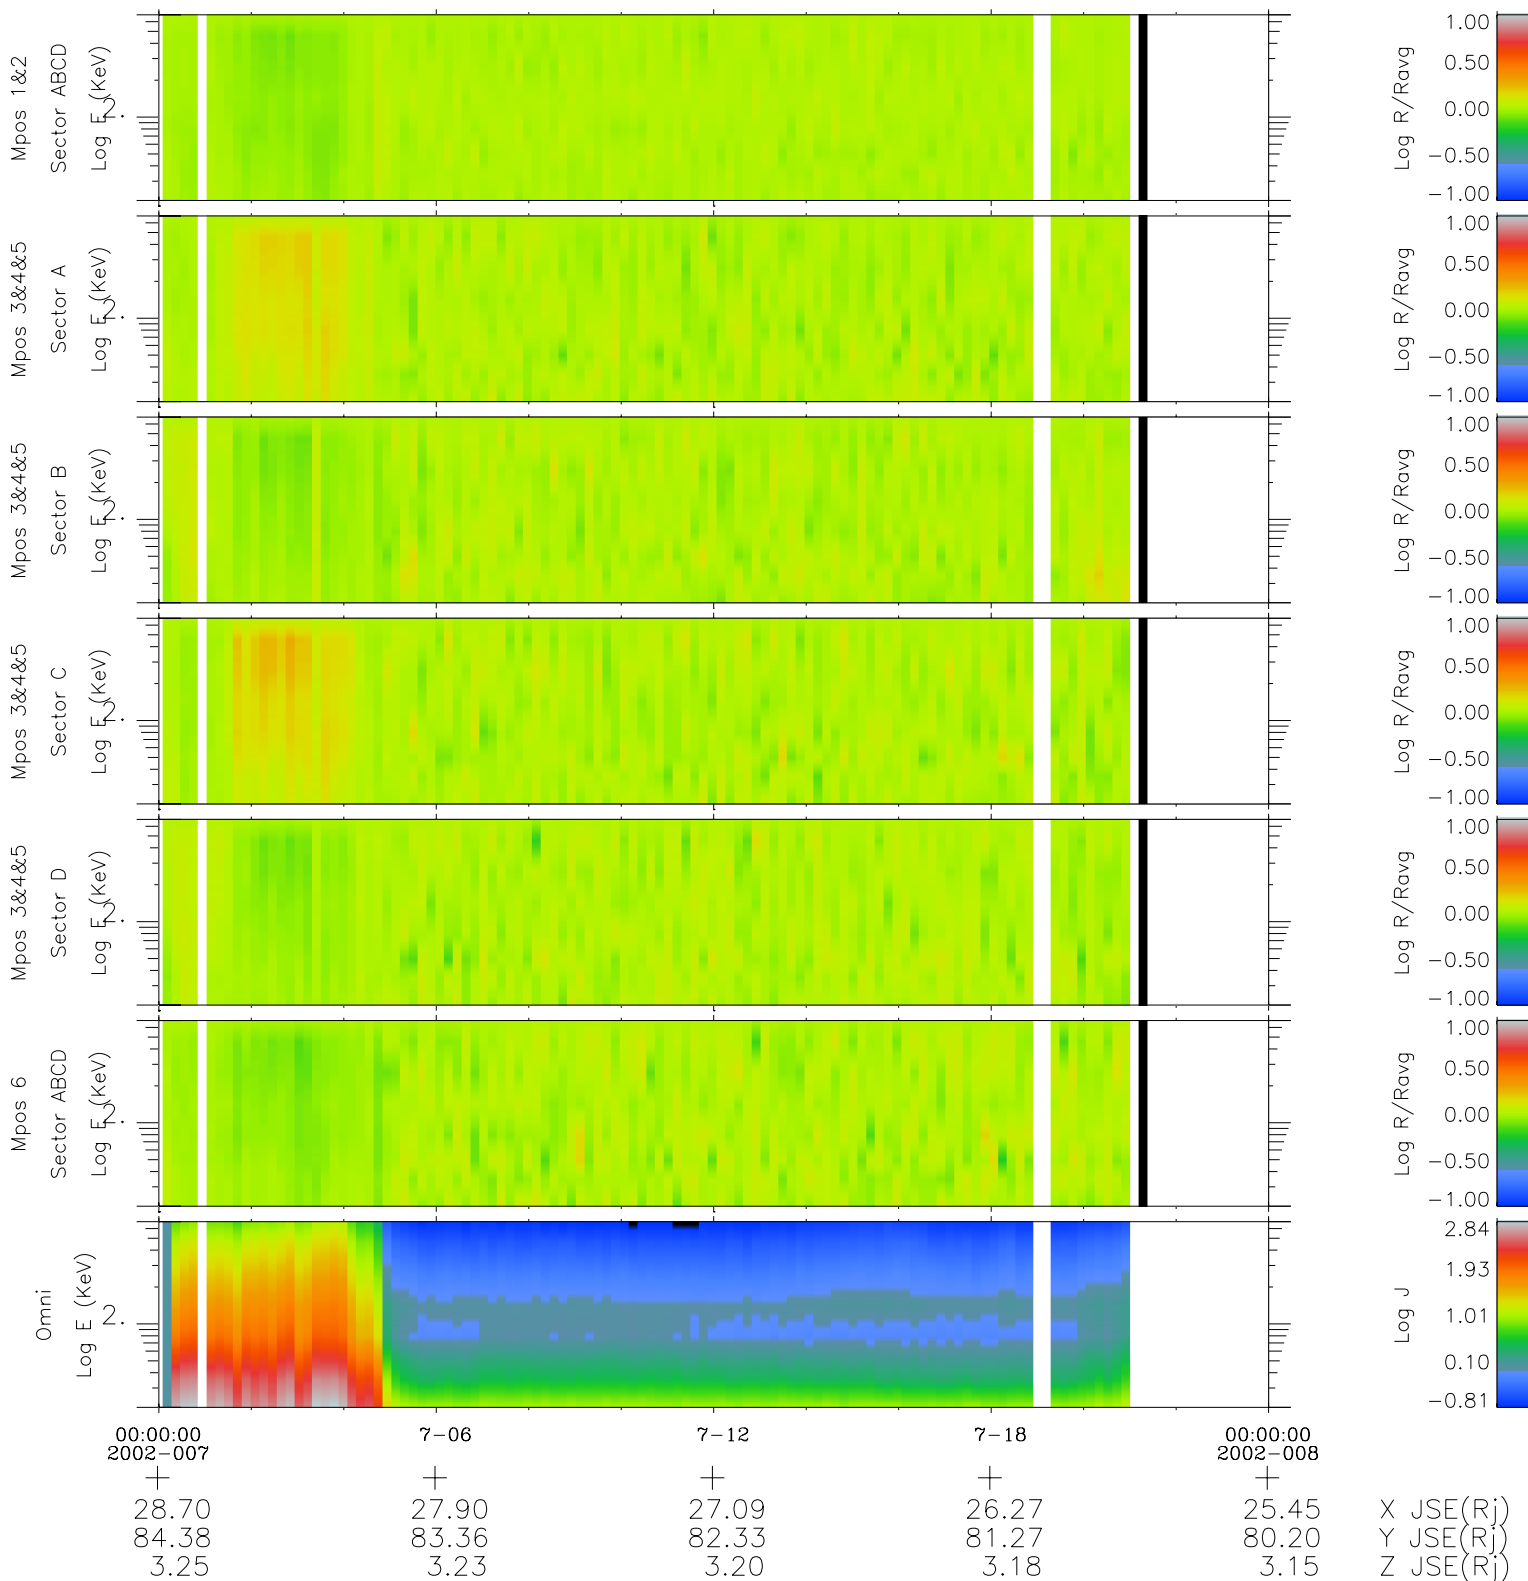

# Galileo EPD Real Time R6 Electrons Spectra 02007

Software Version: RTSPEC\_R6 V 1.20  
 Data Production: 11-00-02  
 Plot Production: Fri Jan 11 09:02:19 2002  
 Color File: wondr3  
 Geofactor File: 1.1

- ◇ = Jupiter look direction
- = Corotation look direction