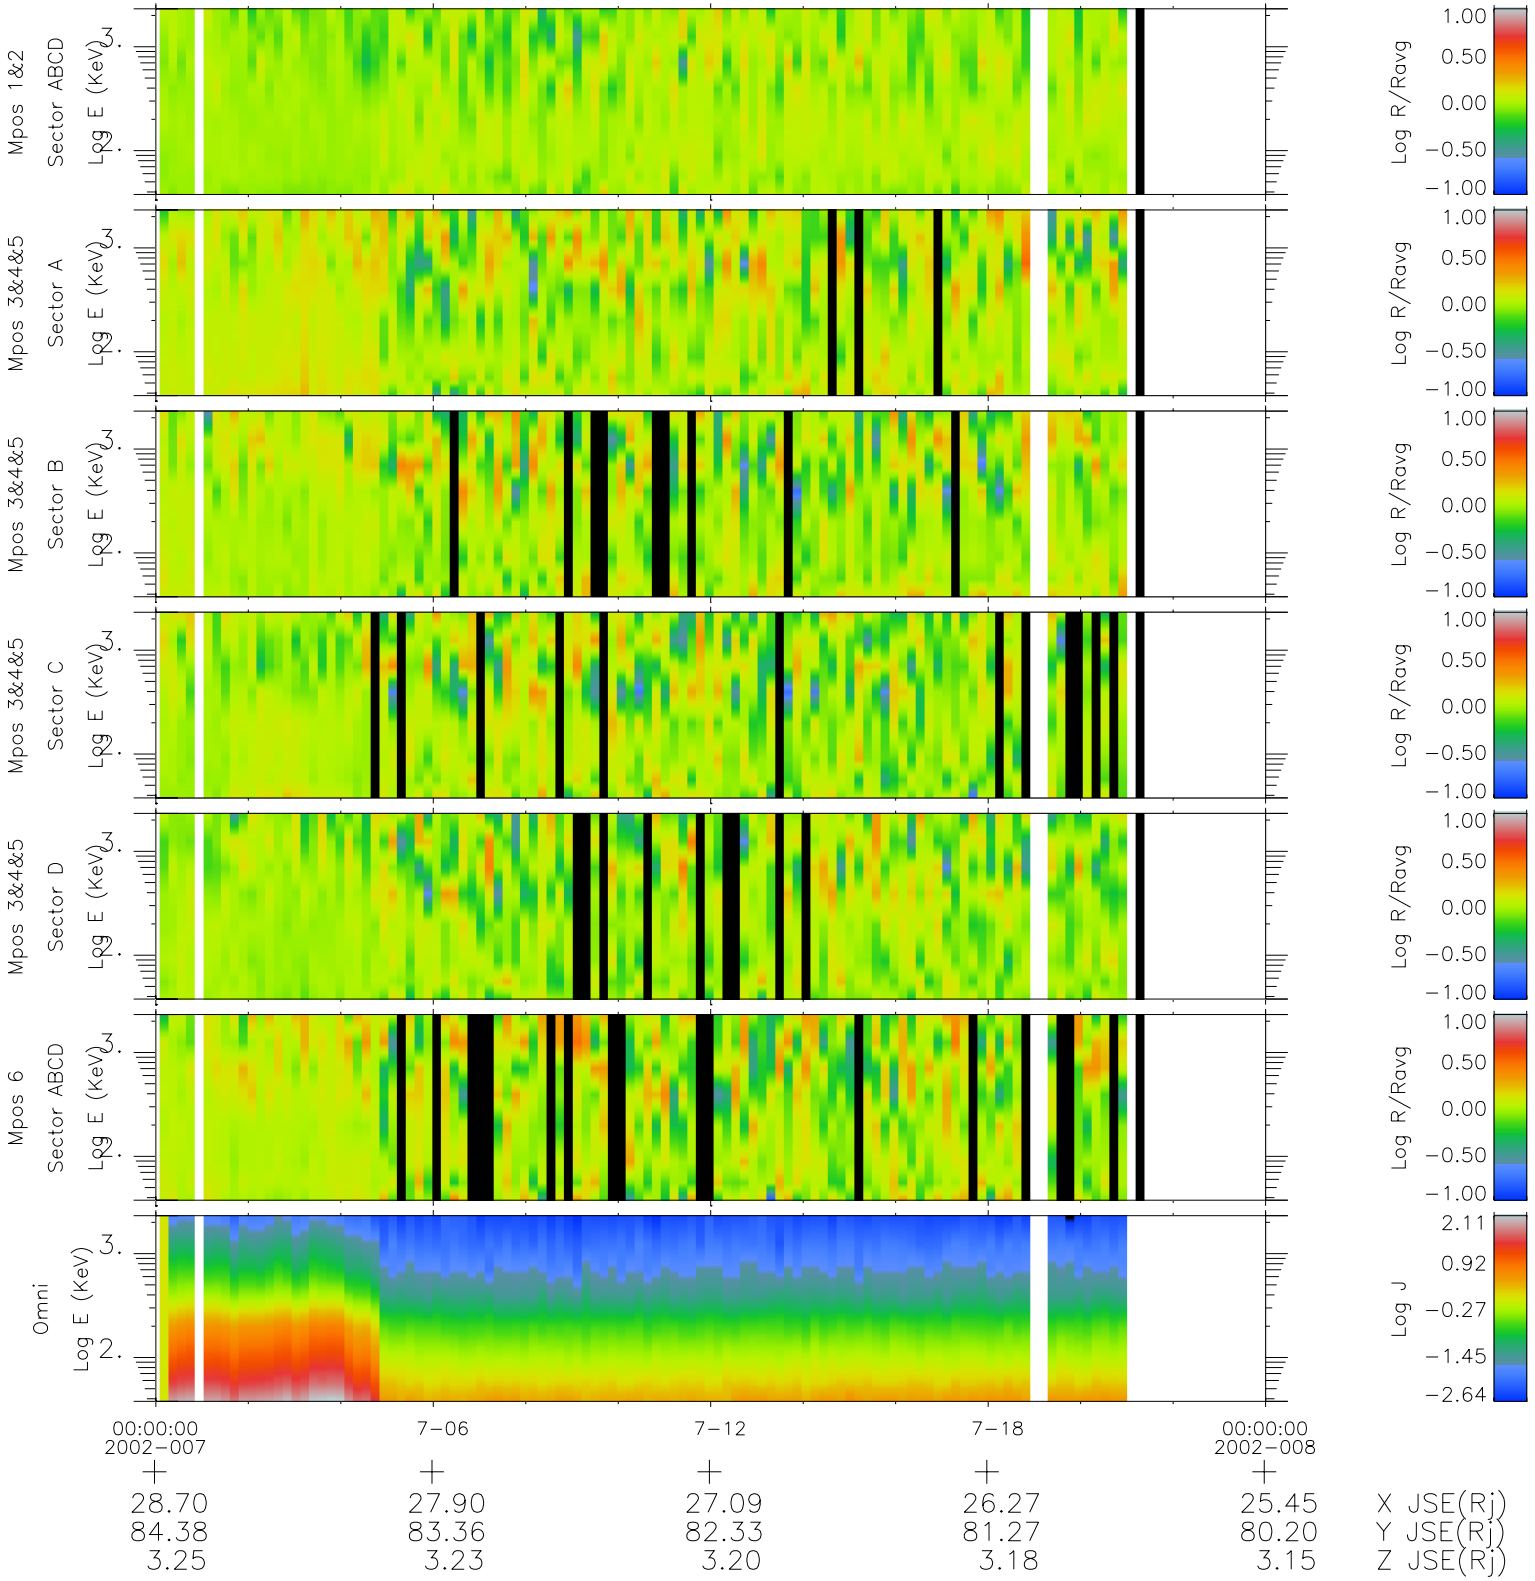

Galileo EPD Real Time R6 Ions Spectra 02007

Software Version: RTSPEC_R6 V 1.20
 Data Production: 11-00-02
 Plot Production: Fri Jan 11 09:02:13 2002
 Color File: wondr3
 Geofactor File: 1.1

◇ = Jupiter look direction
 □ = Corotation look direction