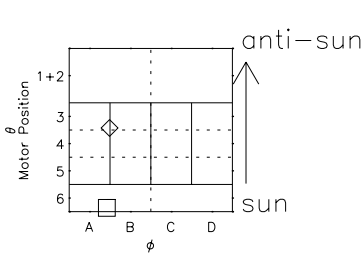

Galileo EPD Real Time R6 Ions Spectra 02007

Software Version: RTSPEC_R6 V 1.20
 Data Production: 11-00-02
 Plot Production: Fri Jan 11 09:02:13 2002
 Color File: wondr3
 Geofactor File: 1.1

◇ = Jupiter look direction
 □ = Corotation look direction