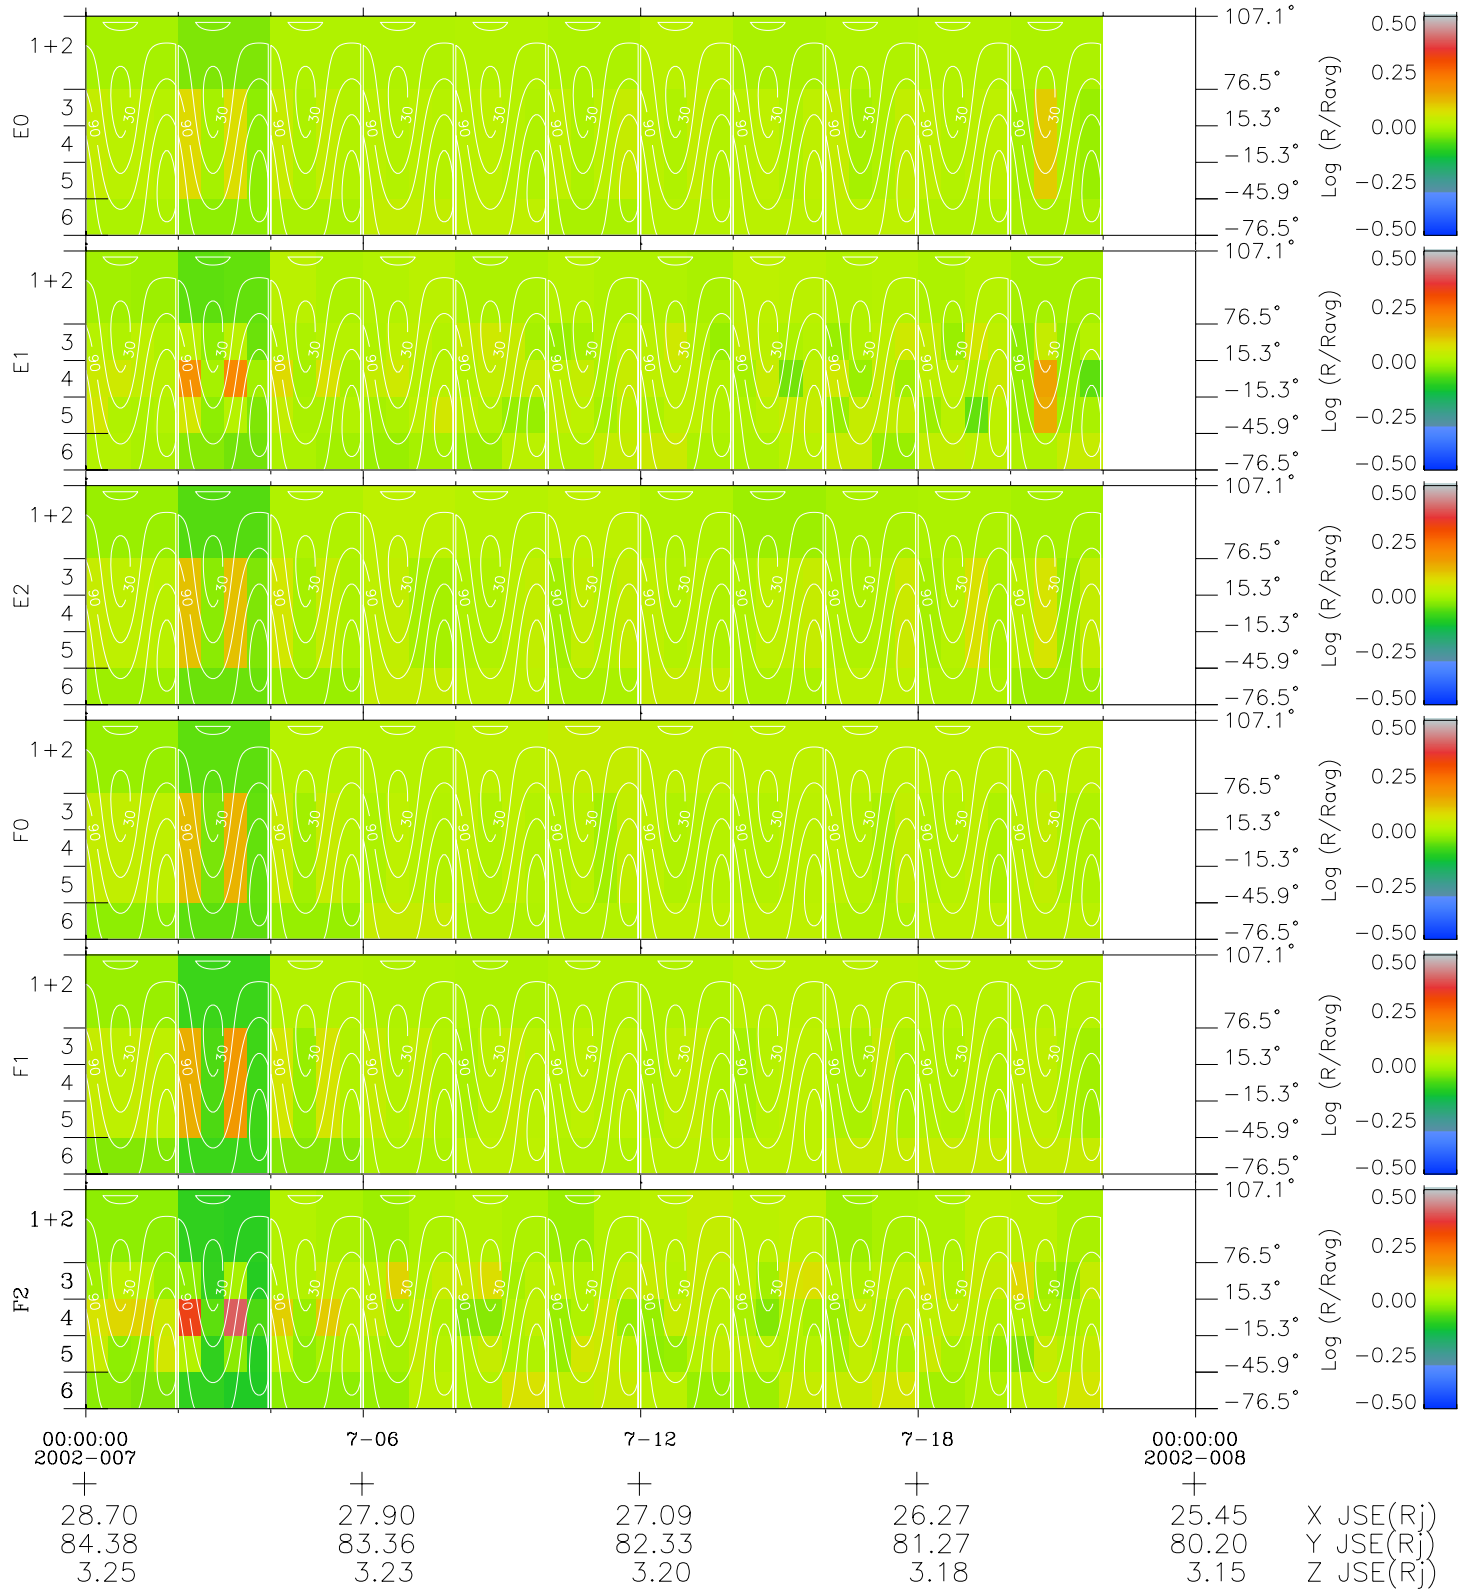

Galileo EPD Real Time All-Sky Anisotropies 02007

Software Version: RTSKY_MEAN V 1.20
 Data Production: 11-00-02
 Plot Production: Fri Jan 11 09:02:38 2002
 Color File: wondr3
 Geofactor File: 1.1

- ◇ = Jupiter look direction
- = Corotation look direction