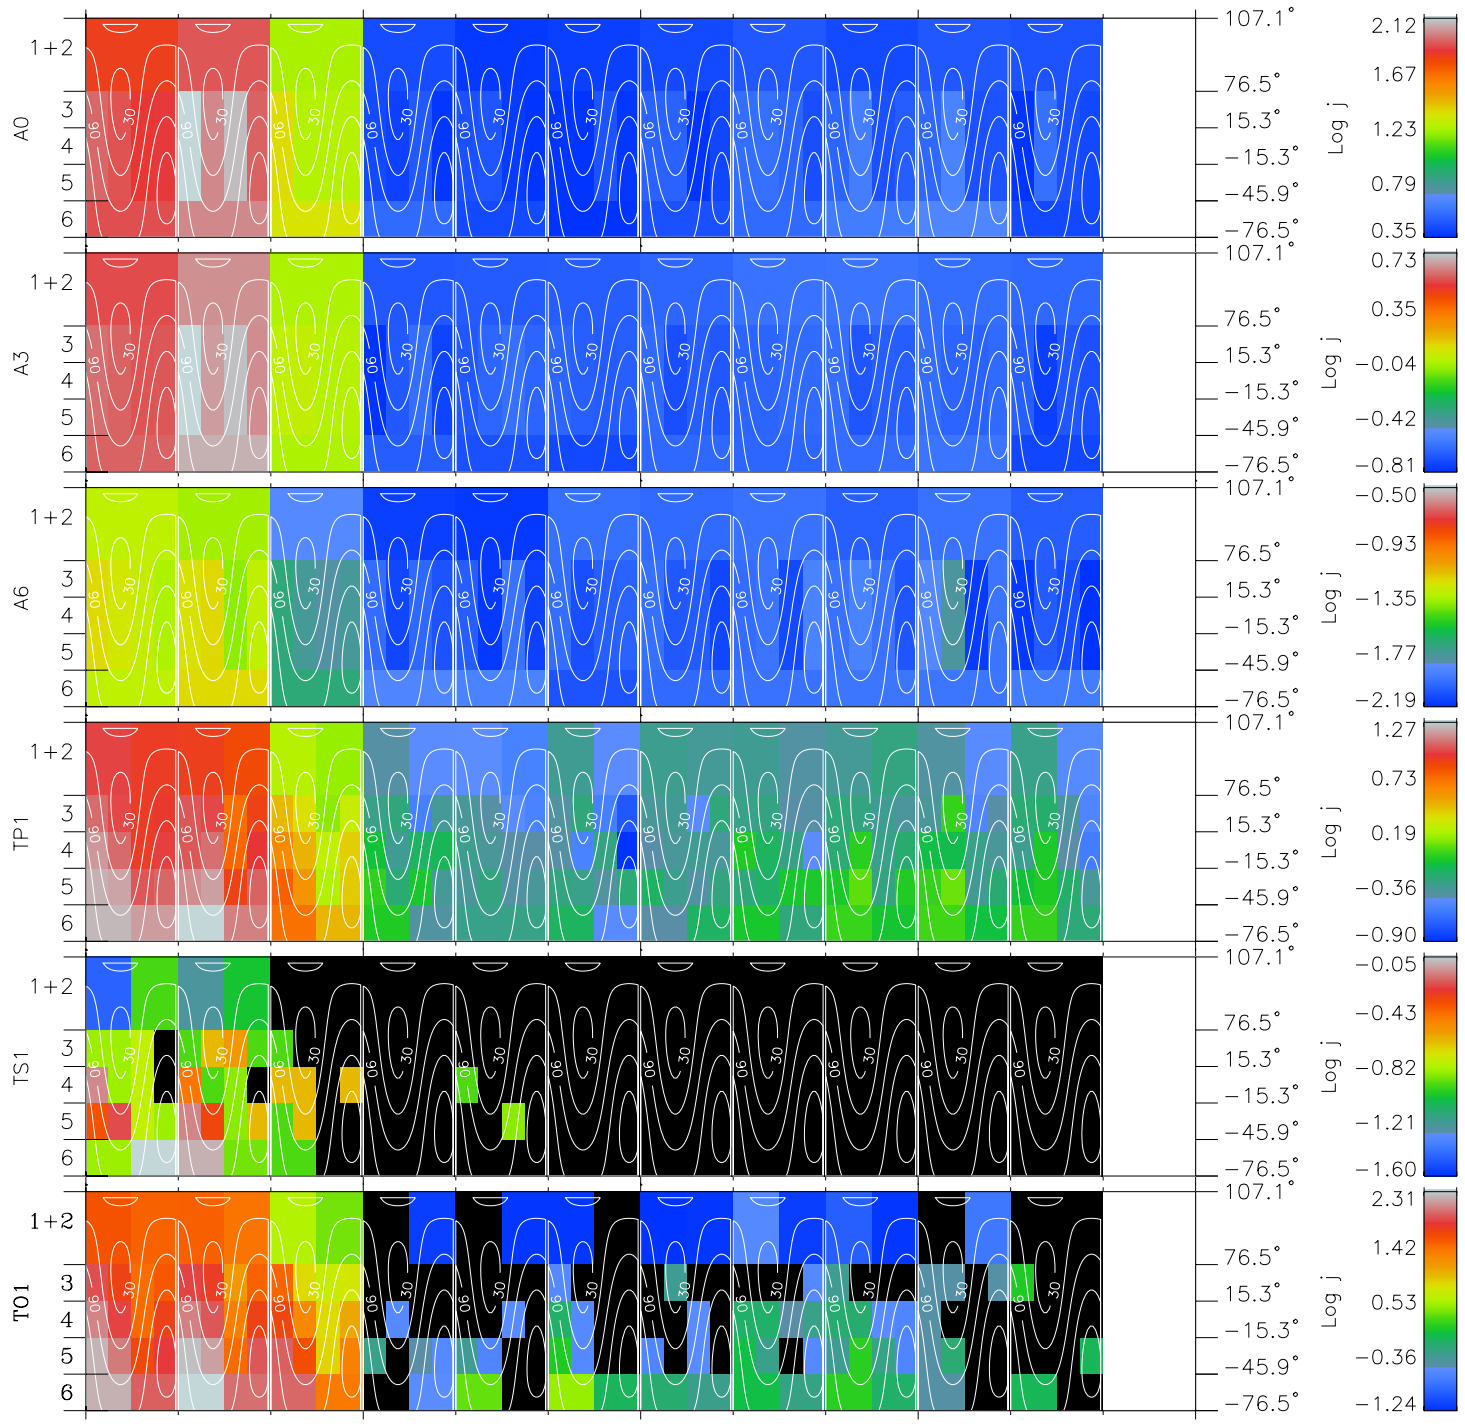

# Galileo EPD Real Time All-Sky Anisotropies 02007

Software Version: RTSKY\_FLUX V 1.20  
 Data Production: 11-00-02  
 Plot Production: Fri Jan 11 09:02:45 2002  
 Color File: wondr3  
 Geofactor File: 1.1

00:00:00 2002-007	7-06	7-12	7-18	00:00:00 2002-008	
+	+	+	+	+	X JSE(R <sub>j</sub> )
28.70	27.90	27.09	26.27	25.45	Y JSE(R <sub>j</sub> )
84.38	83.36	82.33	81.27	80.20	Z JSE(R <sub>j</sub> )
3.25	3.23	3.20	3.18	3.15	

- ◇ = Jupiter look direction
- = Corotation look direction