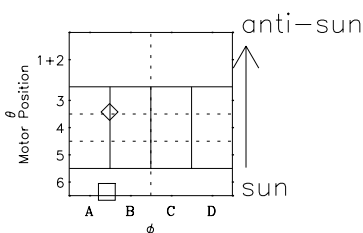

# Galileo EPD Real-Time Six-Sector 02007

Software Version: RTLINE\_R6 V 1.20  
Data Production: 11-00-02  
Plot Production: Fri Jan 11 09:04:13 2002

◇ = Jupiter look direction  
□ = Corotation look direction