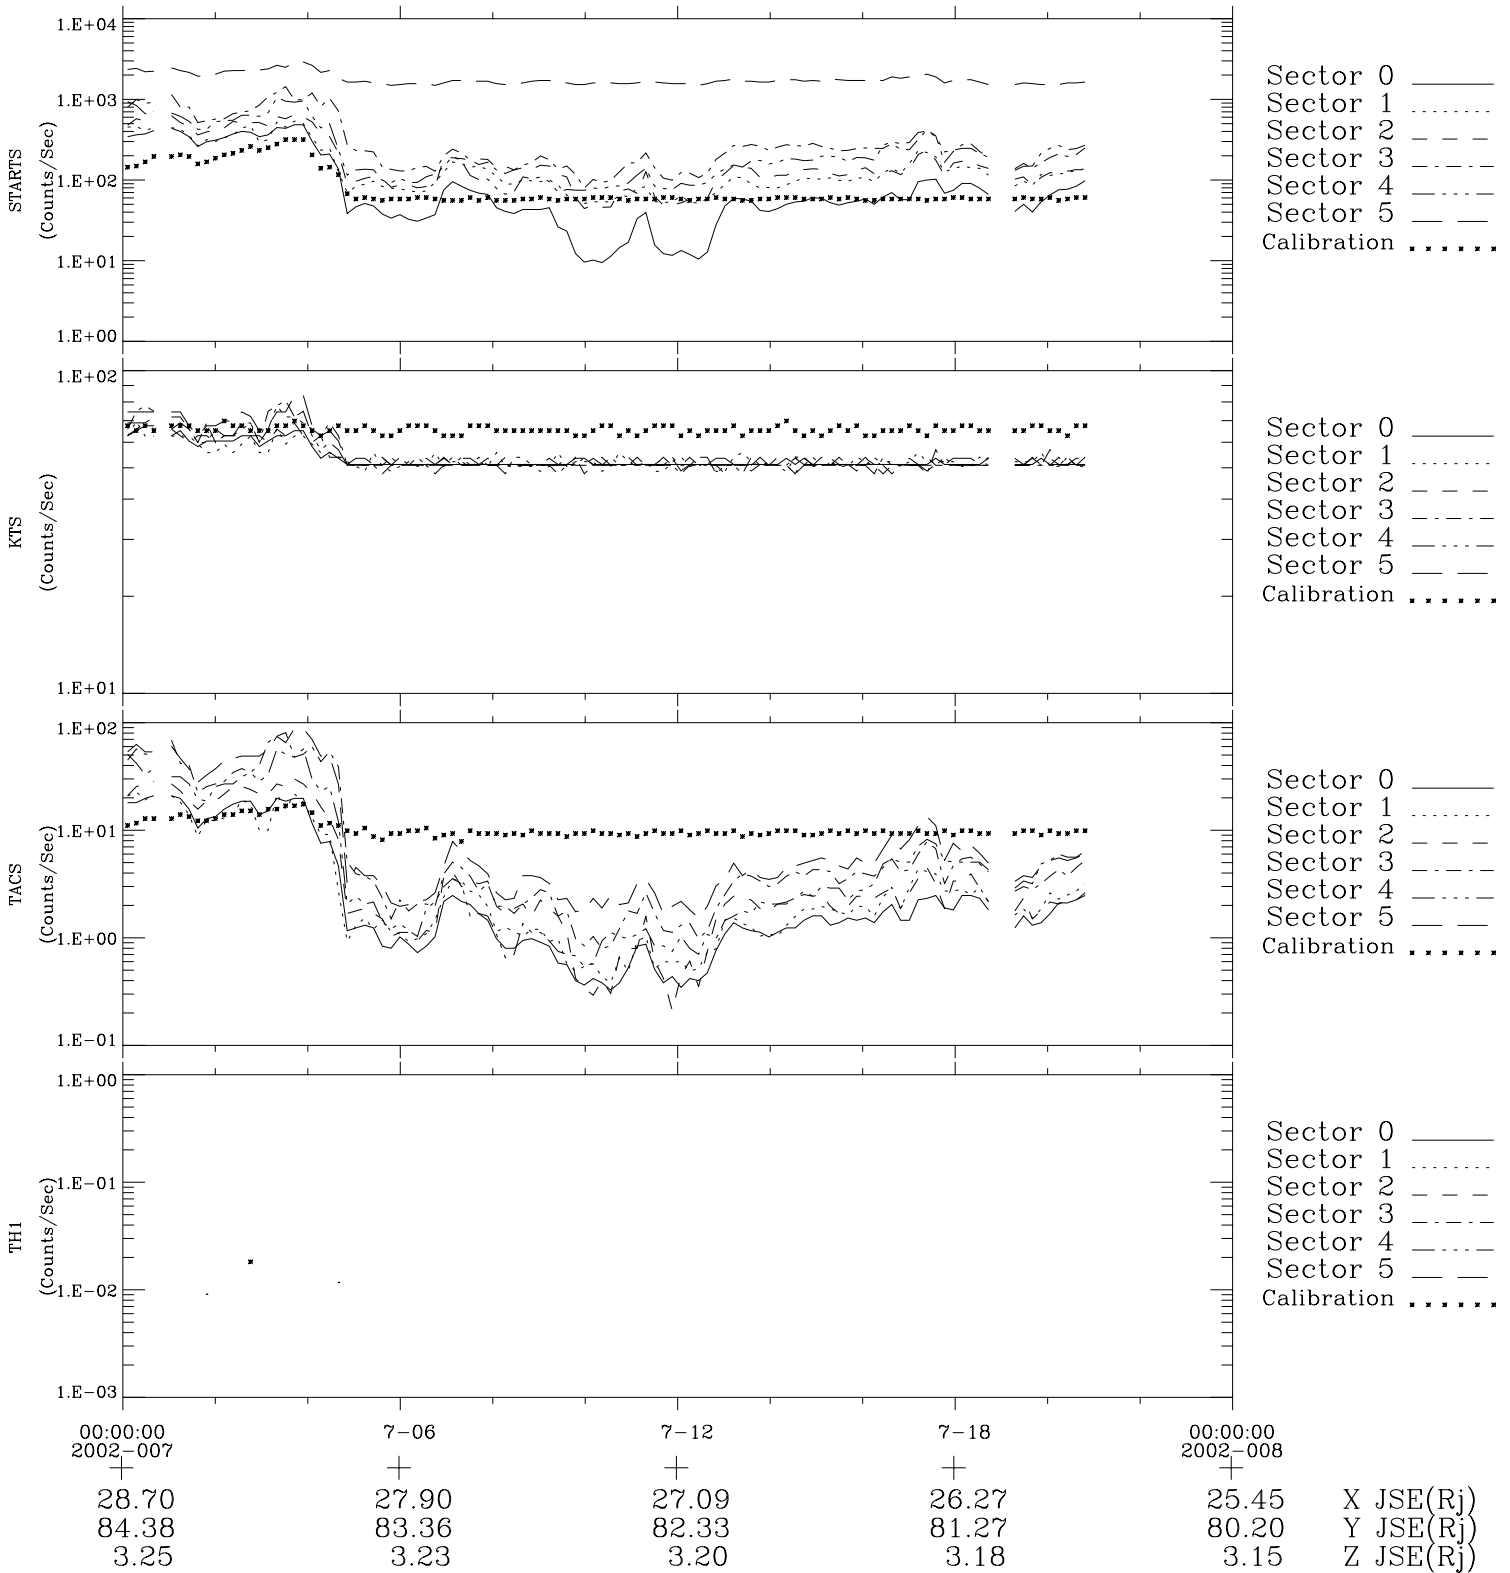

# Galileo EPD Real-Time Six-Sector 02007

Software Version: RTLINE\_R6 V 1.20  
Data Production: 11-00-02  
Plot Production: Fri Jan 11 09:04:13 2002

◇ = Jupiter look direction  
□ = Corotation look direction