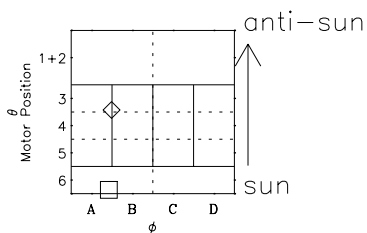

# Galileo EPD Real-Time Six-Sector 02007

Software Version: RTLINE\_R6 V 1.20  
Data Production: 11-00-02  
Plot Production: Fri Jan 11 09:04:12 2002

◇ = Jupiter look direction  
□ = Corotation look direction