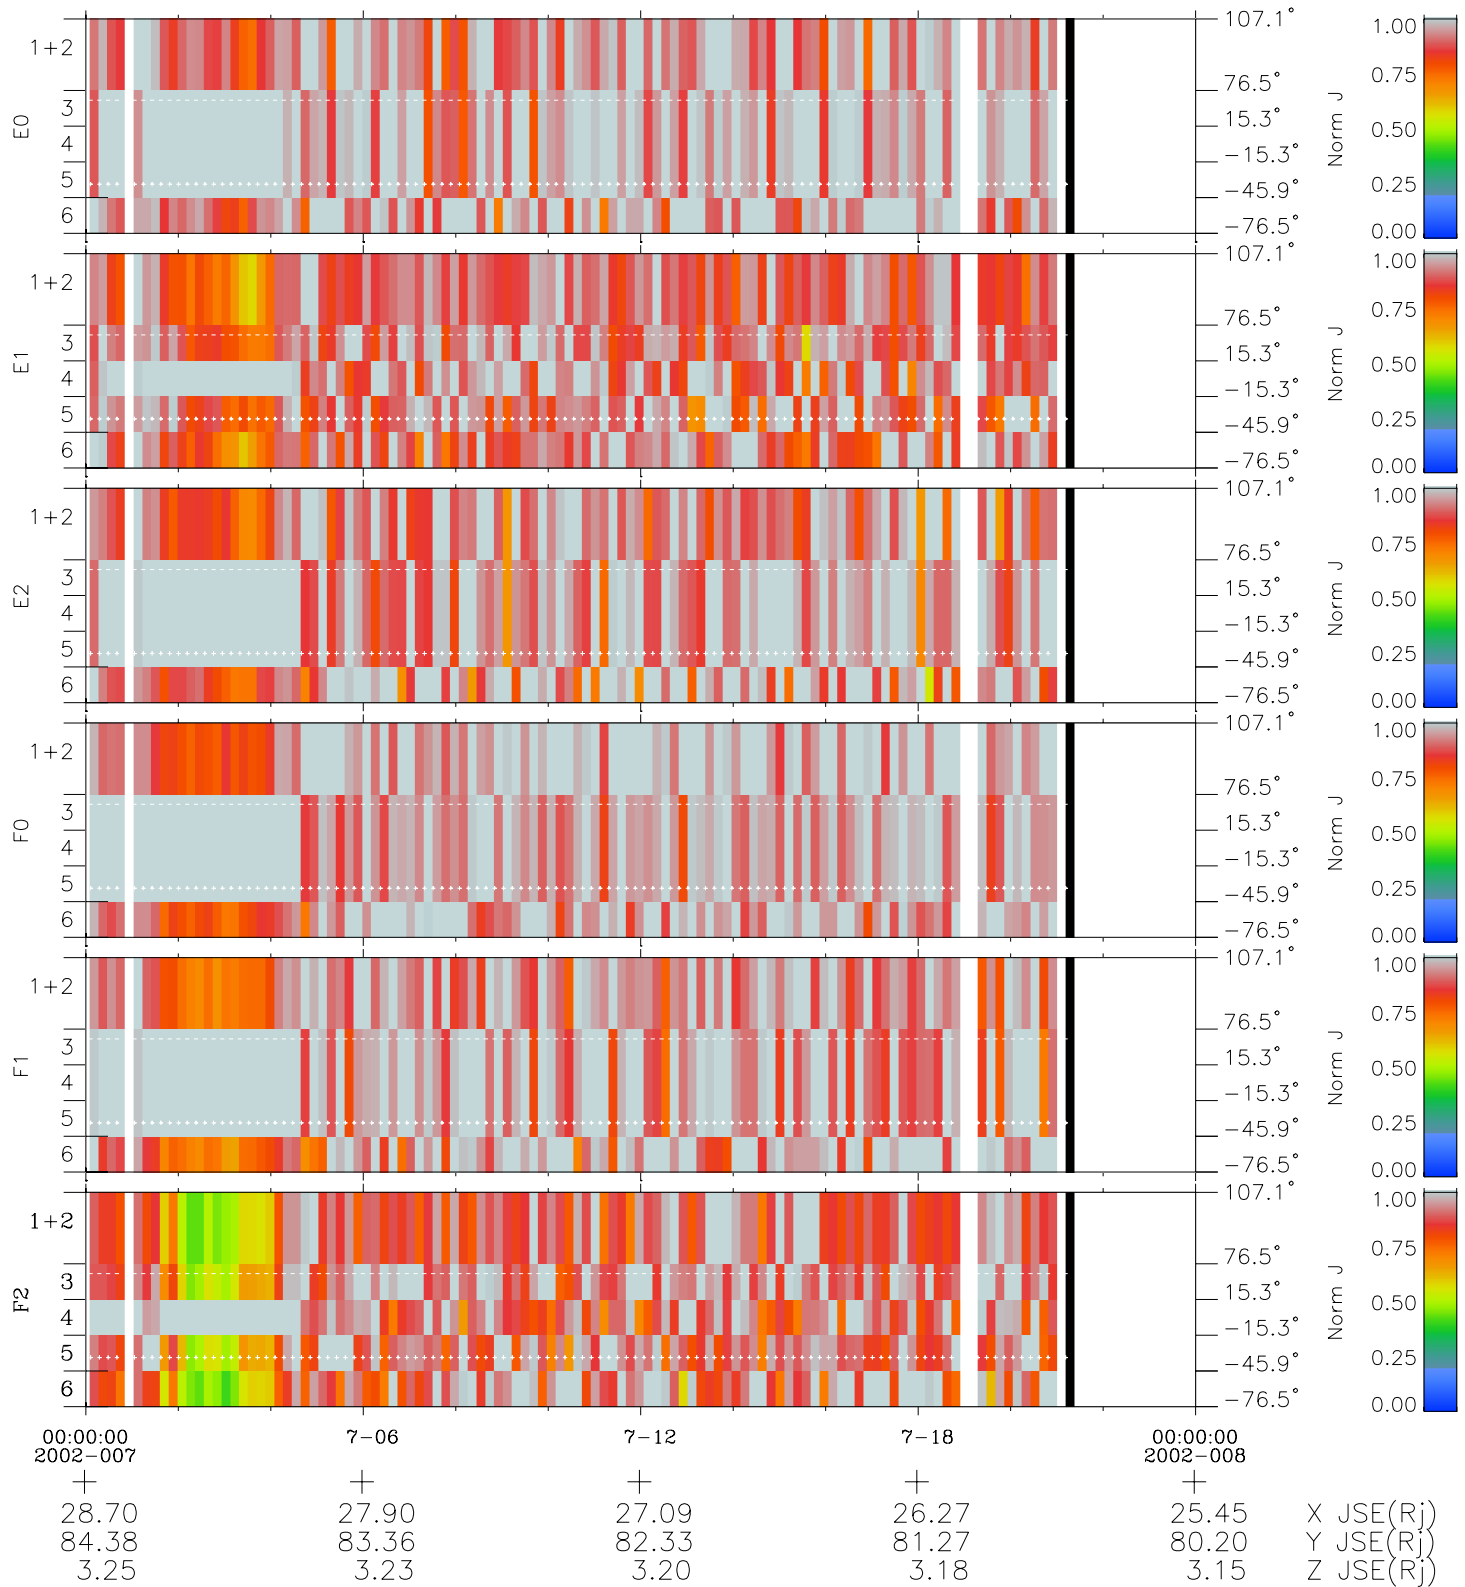

# Galileo EPD Real Elevation Anisotropies 02007

Software Version: RTELEV\_NORM V 1.20  
 Data Production: 11-00-02  
 Plot Production: Fri Jan 11 09:03:32 2002  
 Color File: wondr3  
 Geofactor File: 1.1

- ◇ = Jupiter look direction
- = Corotation look direction