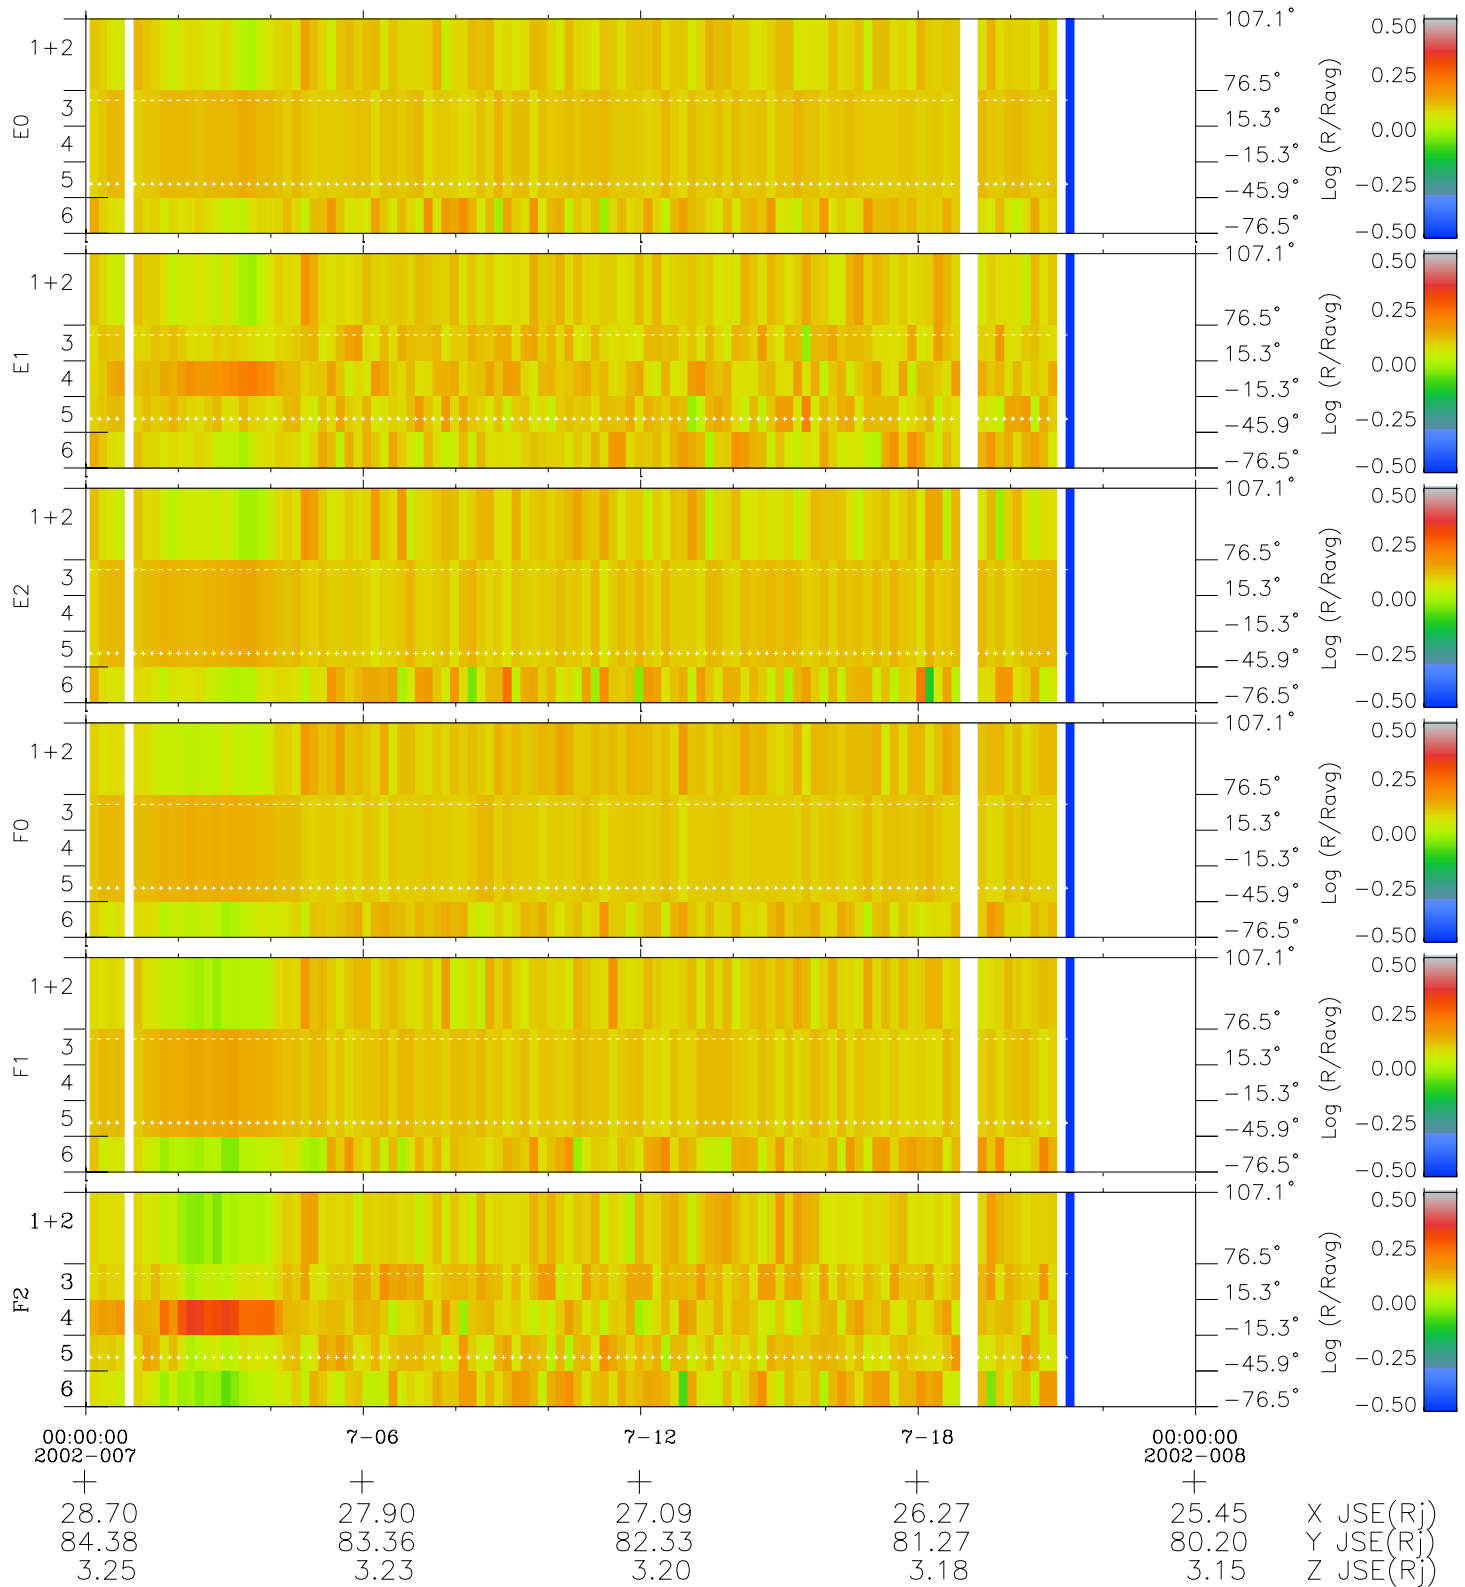

Galileo EPD Real Elevation Anisotropies 02007

Software Version: RTELEV_MEAN V 1.20
 Data Production: 11-00-02
 Plot Production: Fri Jan 11 09:03:13 2002
 Color File: wondr3
 Geofactor File: 1.1

- ◇ = Jupiter look direction
- = Corotation look direction