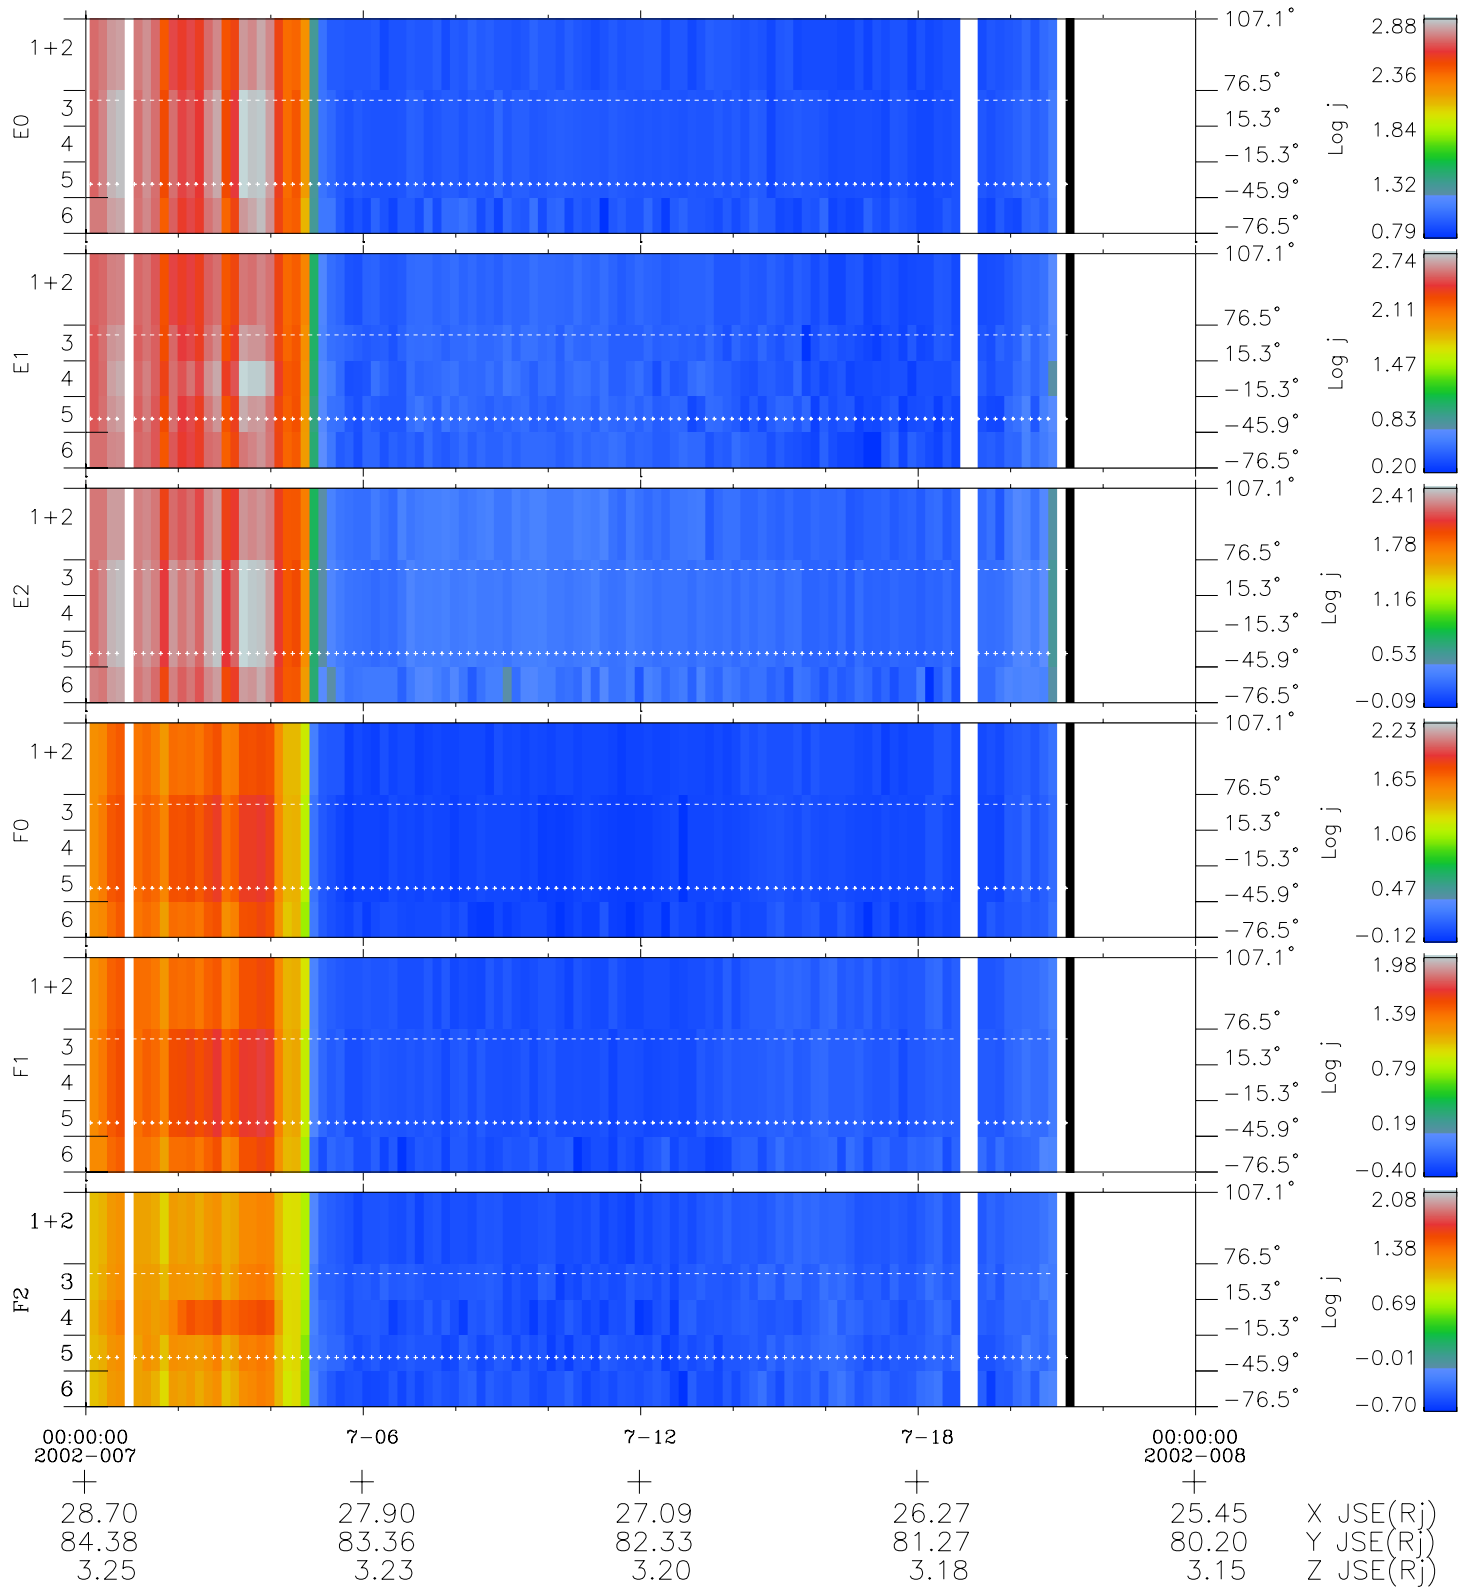

Galileo EPD Real Elevation Anisotropies 02007

Software Version: RTELEV_FLUX V 1.20
Data Production: 11-00-02
Plot Production: Fri Jan 11 09:03:23 2002
Color File: wondr3
Geofactor File: 1.1

◇ = Jupiter look direction
□ = Corotation look direction