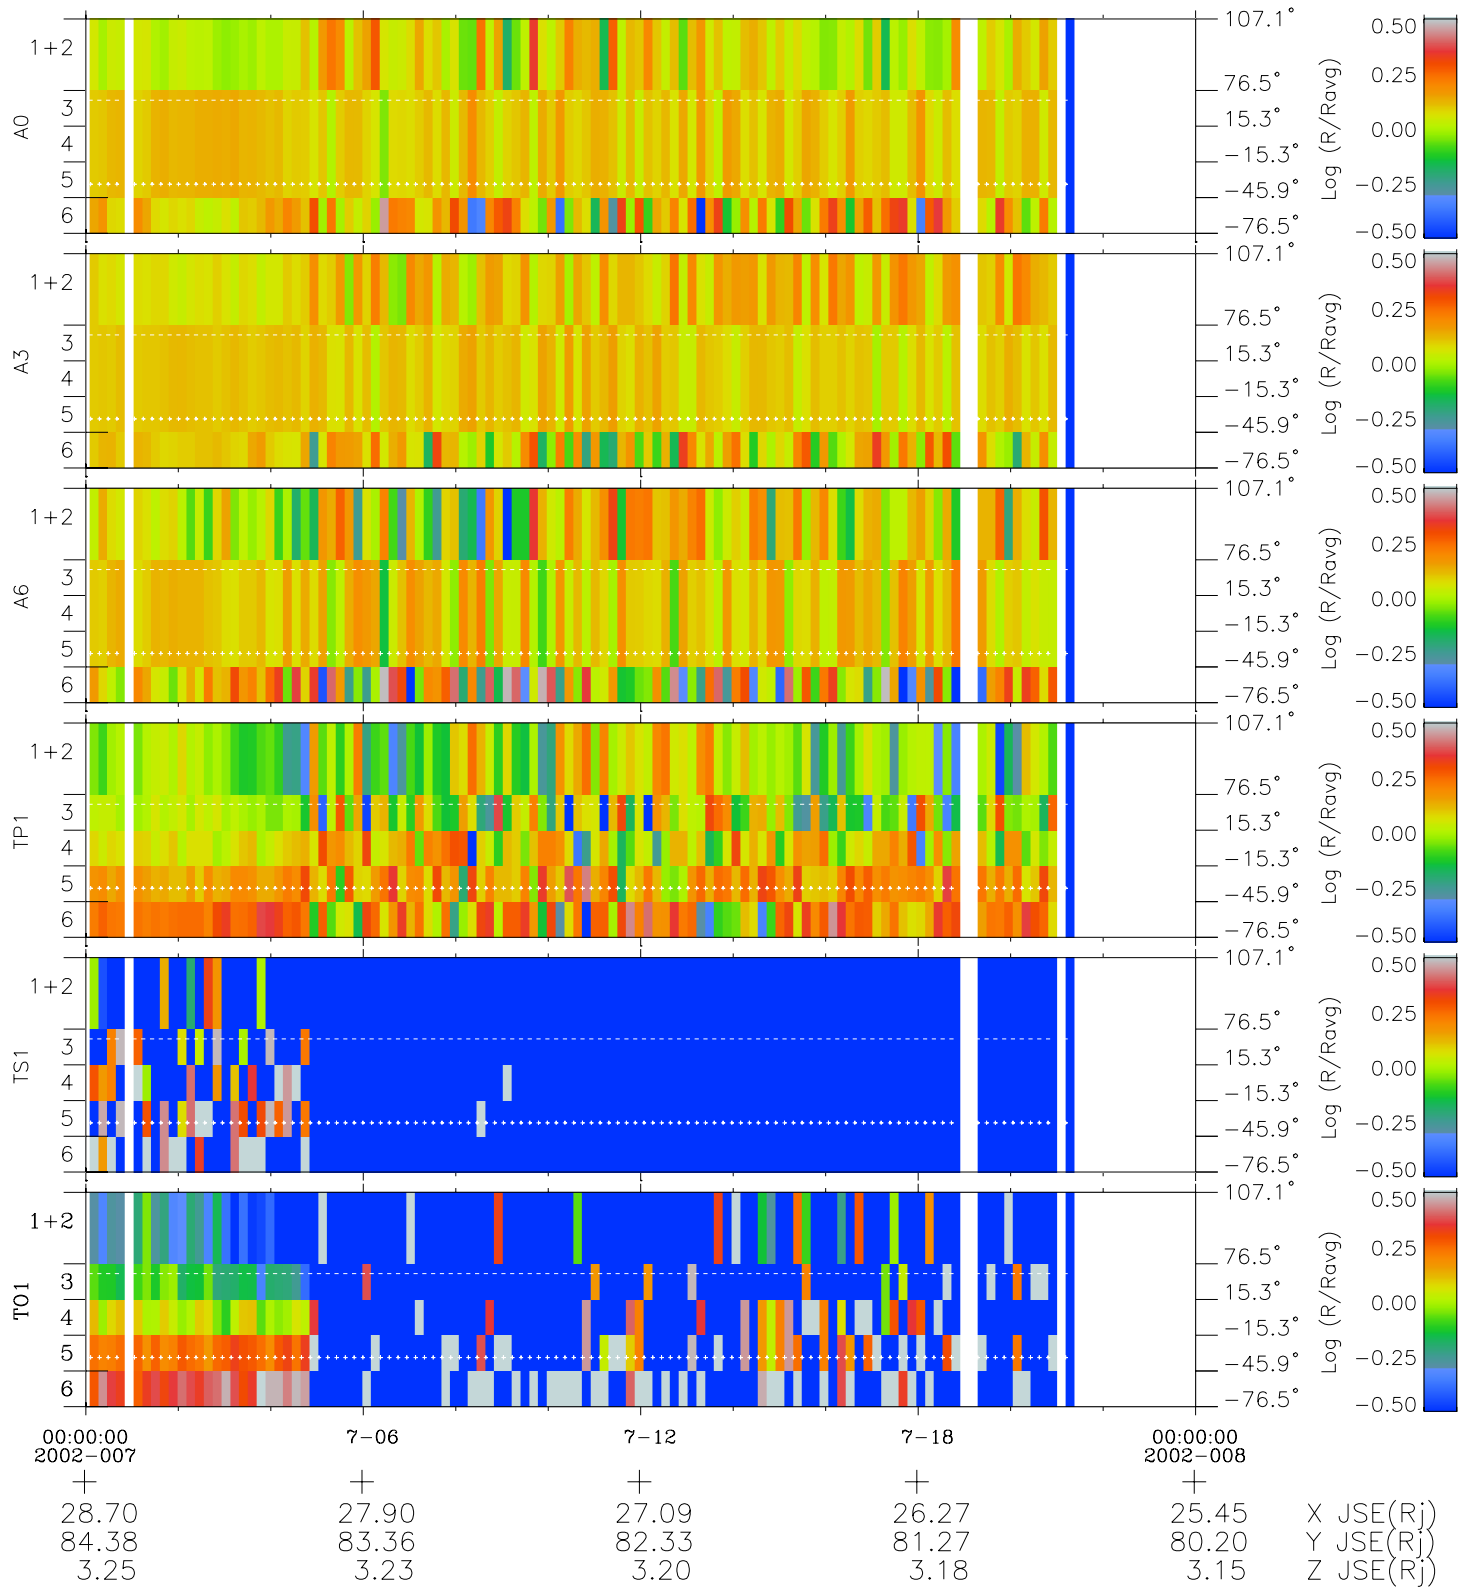

Galileo EPD Real Elevation Anisotropies 02007

Software Version: RTELEV_MEAN V 1.20
 Data Production: 11-00-02
 Plot Production: Fri Jan 11 09:03:08 2002
 Color File: wondr3
 Geofactor File: 1.1

- ◇ = Jupiter look direction
- = Corotation look direction