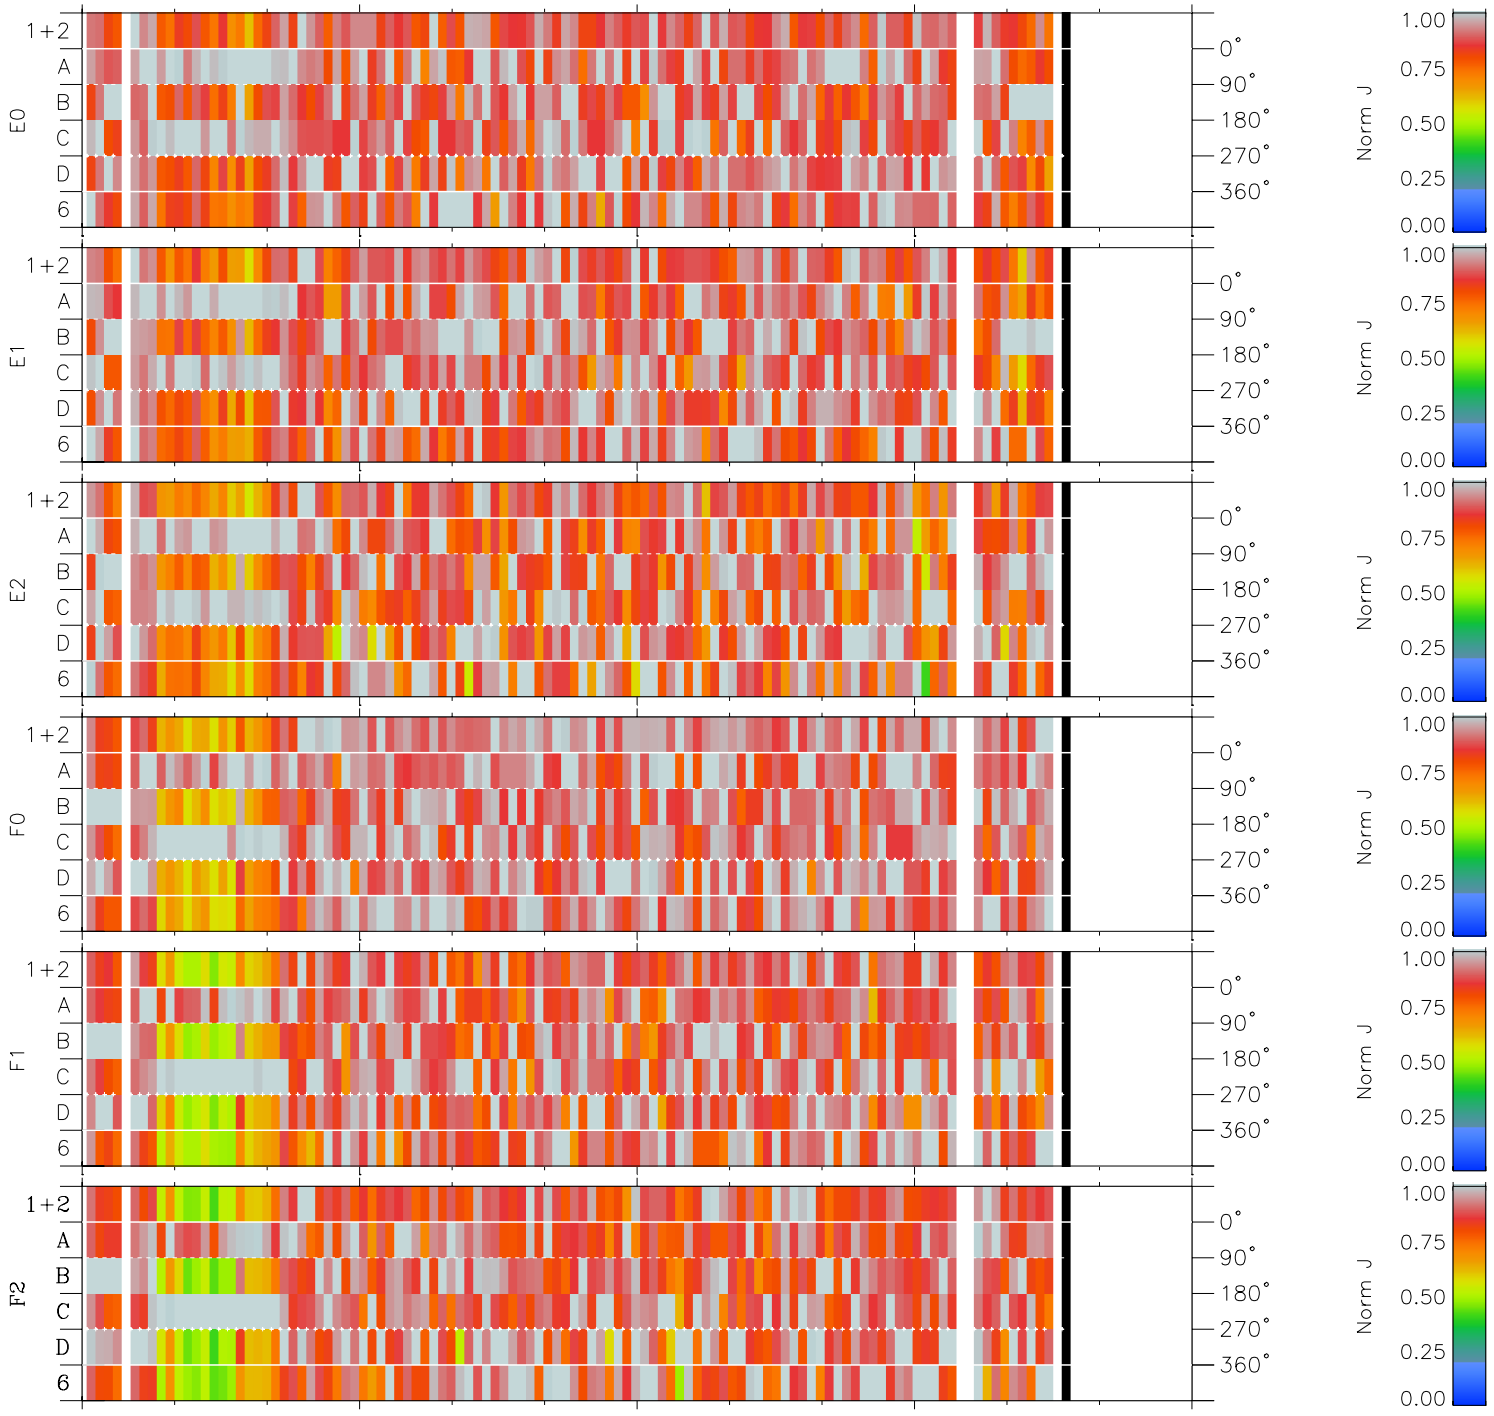

Galileo EPD Real Time Azimuth Anisotropies 02007

Software Version: RTAZIM_NORM V 1.20
 Data Production: 11-00-02
 Plot Production: Fri Jan 11 09:04:01 2002
 Color File: wondr3
 Geofactor File: 1.1

00:00:00 2002-007	7-06	7-12	7-18	00:00:00 2002-008	
+	+	+	+	+	X JSE(R_j)
28.70	27.90	27.09	26.27	25.45	Y JSE(R_j)
84.38	83.36	82.33	81.27	80.20	Z JSE(R_j)
3.25	3.23	3.20	3.18	3.15	

◇ = Jupiter look direction
 □ = Corotation look direction