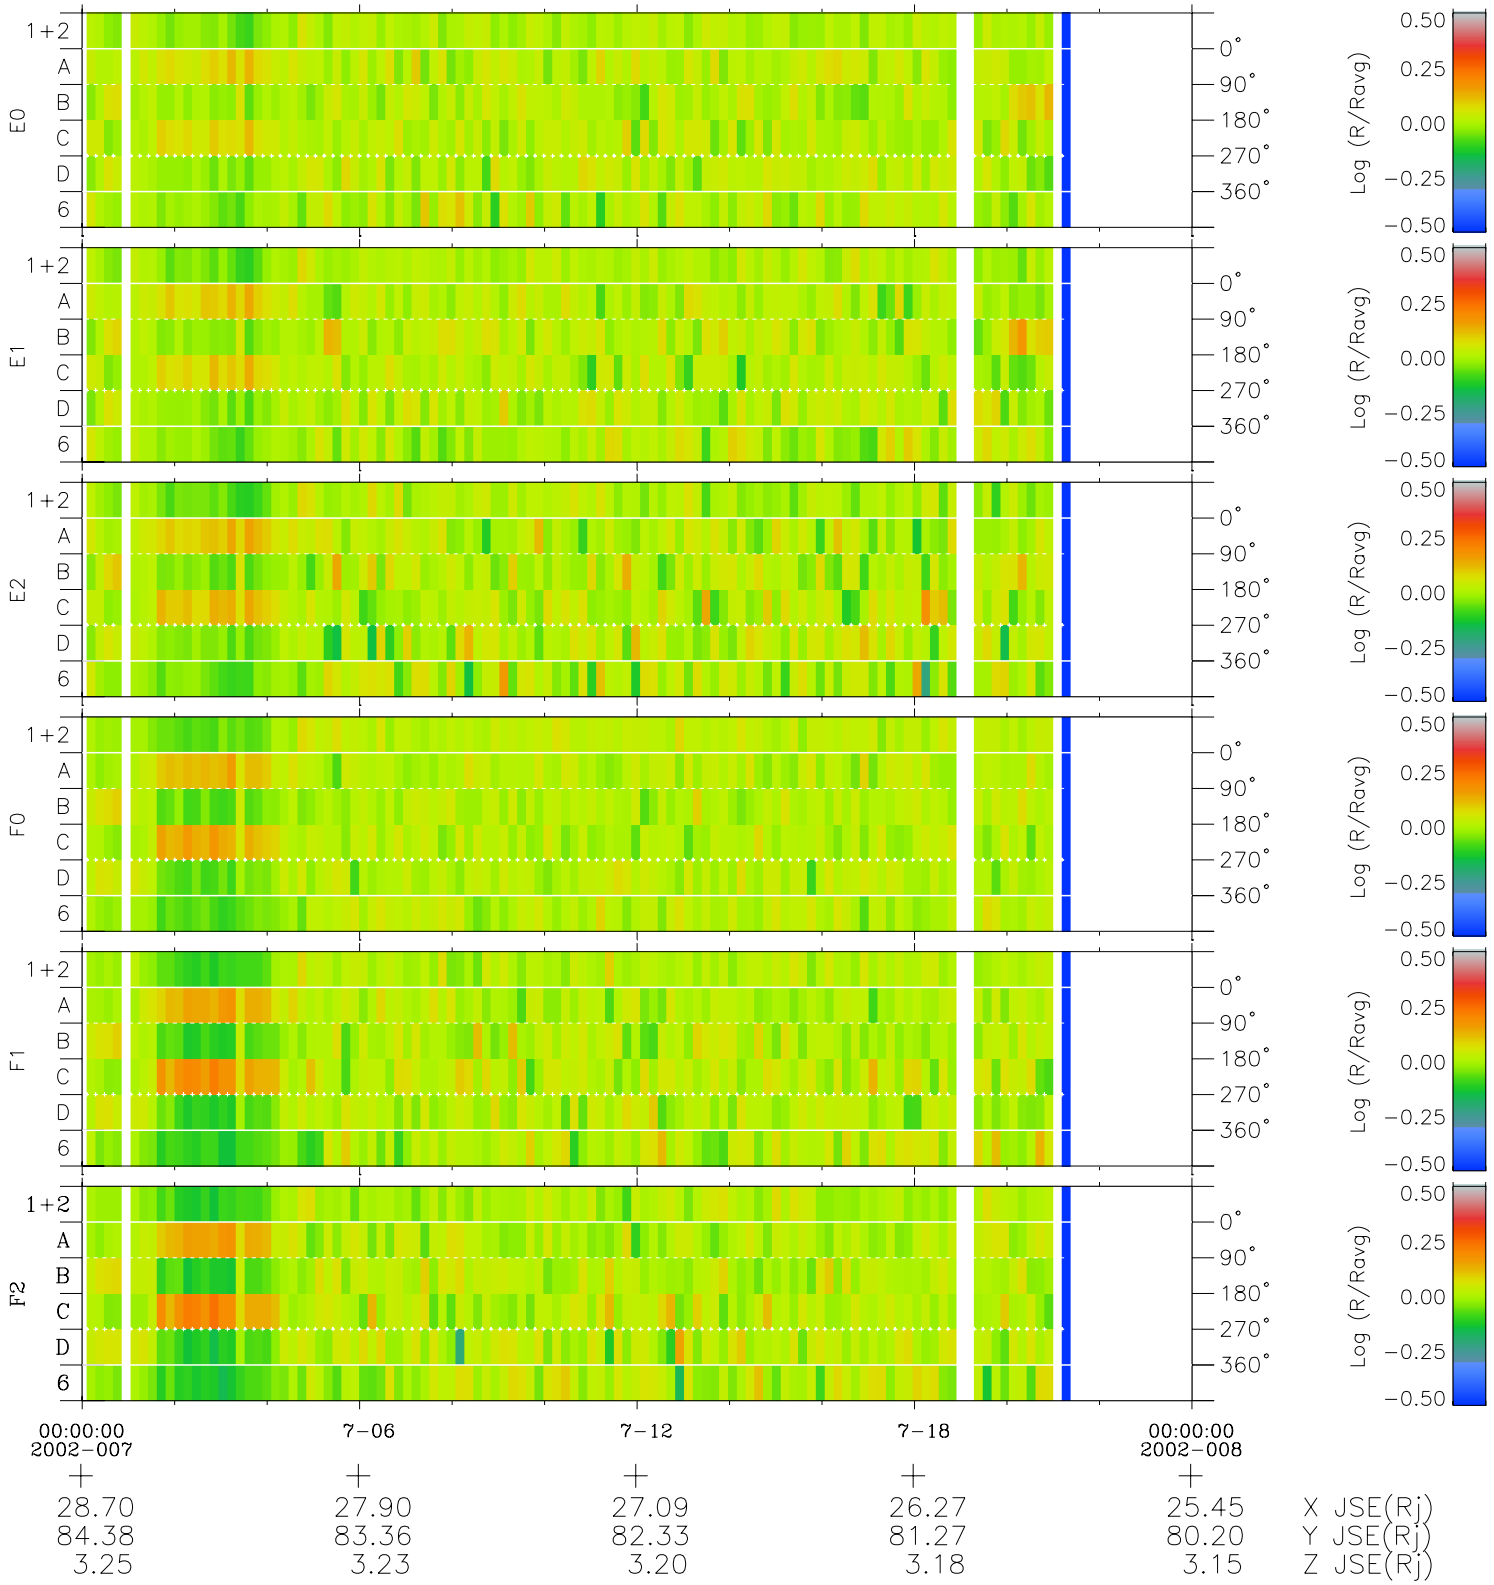

Galileo EPD Real Time Azimuth Anisotropies 02007

Software Version: RTAZIM_MEAN V 1.20
Data Production: 11-00-02
Plot Production: Fri Jan 11 09:03:42 2002
Color File: wondr3
Geofactor File: 1.1

◇ = Jupiter look direction
□ = Corotation look direction