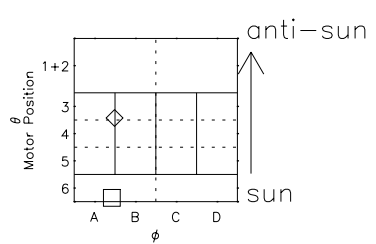

Galileo EPD Real Time Azimuth Anisotropies 02007

Software Version: RTAZIM_MEAN V 1.20
Data Production: 11-00-02
Plot Production: Fri Jan 11 09:03:42 2002
Color File: wondr3
Geofactor File: 1.1

◇ = Jupiter look direction
□ = Corotation look direction