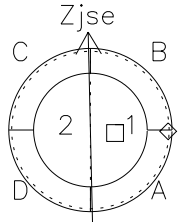

Galileo EPD Real Time Azimuth Anisotropies 02007

Software Version: RTAZIM_MEAN V 1.20
Data Production: 11-00-02
Plot Production: Fri Jan 11 09:03:42 2002
Color File: wondr3
Geofactor File: 1.1

◇ = Jupiter look direction
□ = Corotation look direction