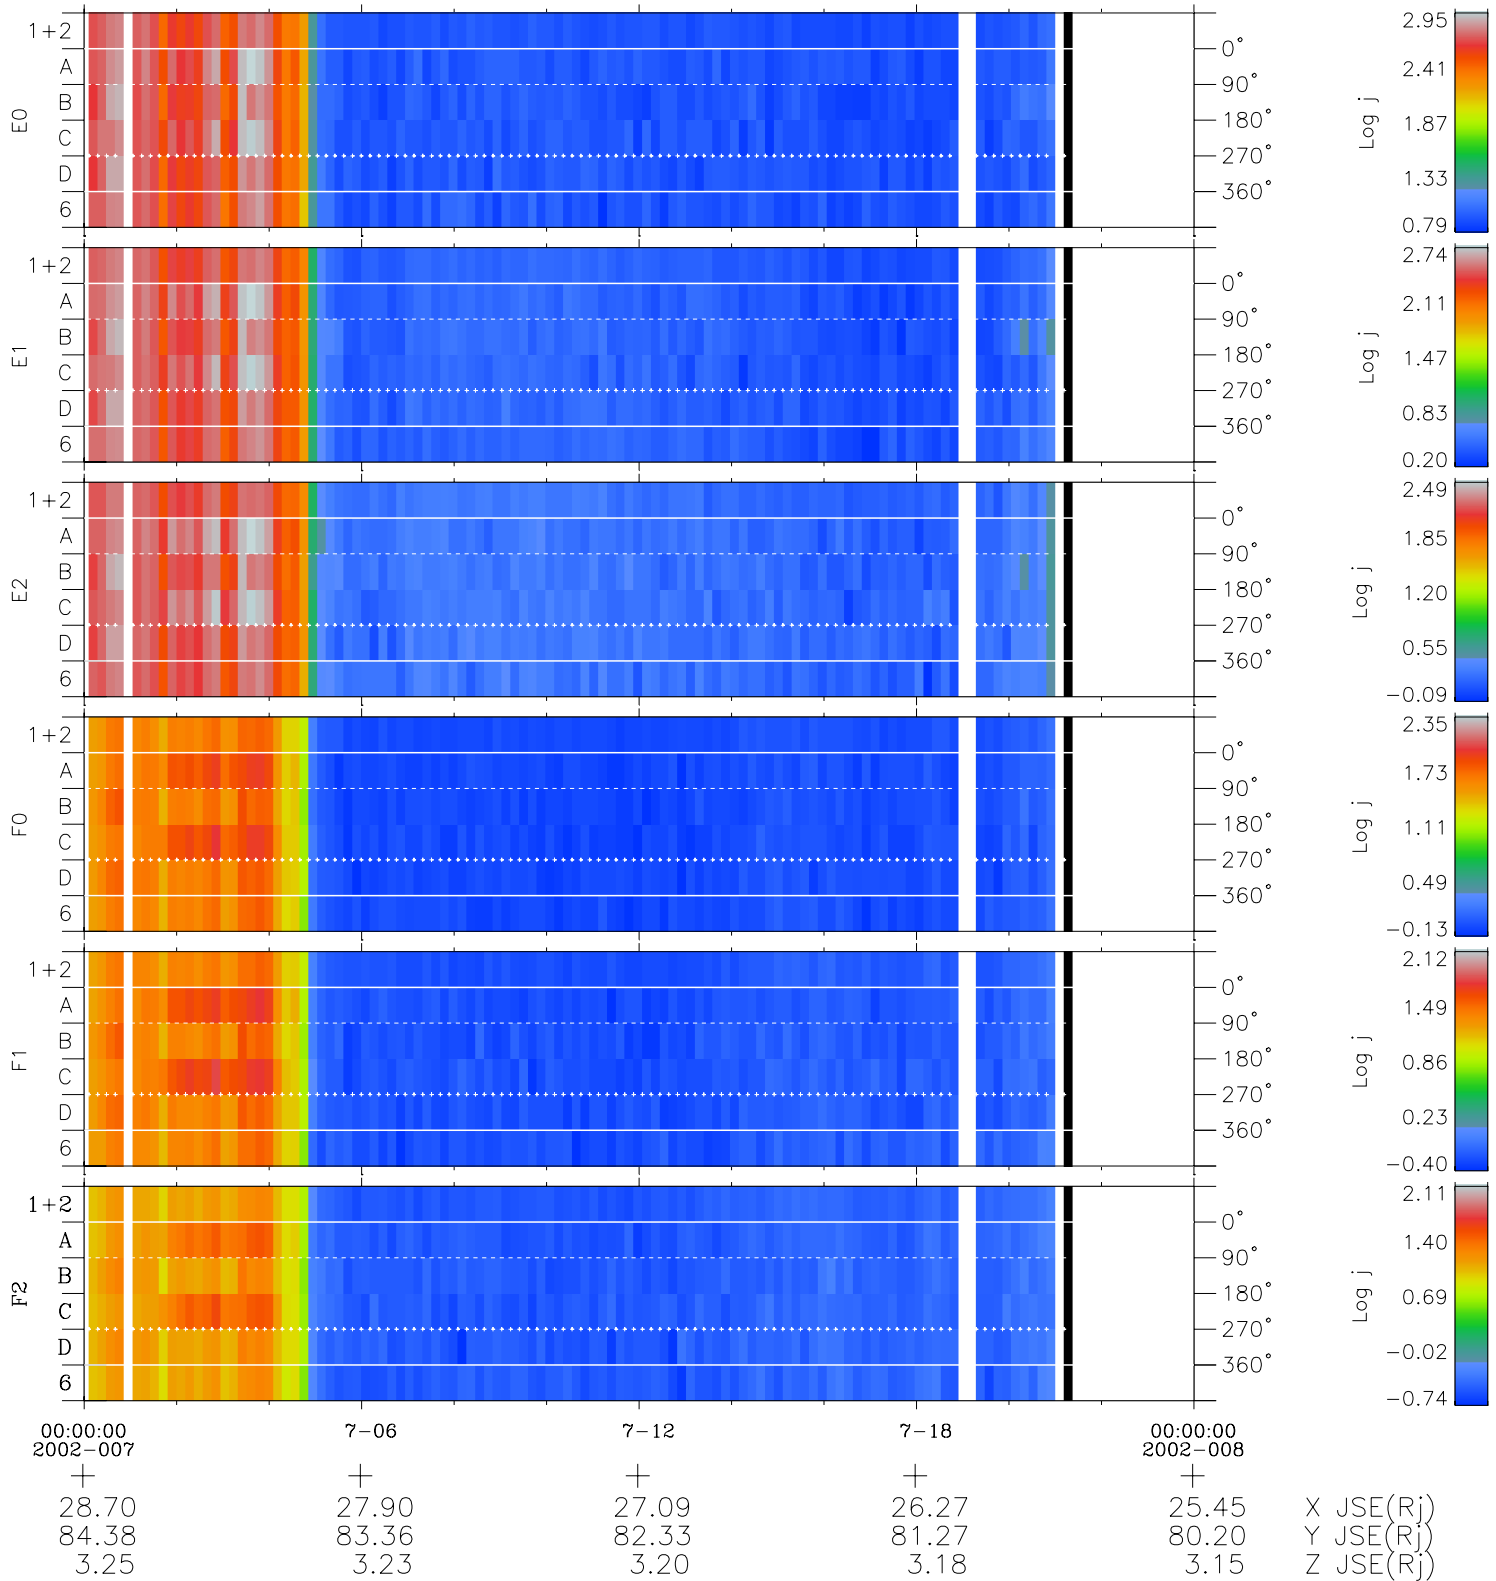

Galileo EPD Real Time Azimuth Anisotropies 02007

Software Version: RTAZIM_FLUX V 1.20
 Data Production: 11-00-02
 Plot Production: Fri Jan 11 09:03:51 2002
 Color File: wondr3
 Geofactor File: 1.1

- ◇ = Jupiter look direction
- = Corotation look direction