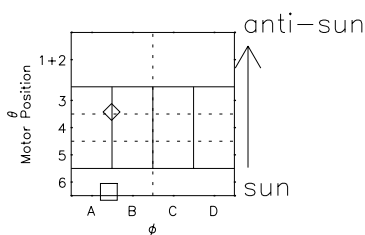

Galileo EPD Real Time Azimuth Anisotropies 02007

Software Version: RTAZIM_FLUX V 1.20
 Data Production: 11-00-02
 Plot Production: Fri Jan 11 09:03:51 2002
 Color File: wondr3
 Geofactor File: 1.1

- ◇ = Jupiter look direction
- = Corotation look direction