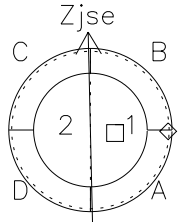

Galileo EPD Real Time Azimuth Anisotropies 02007

Software Version: RTAZIM_NORM V 1.20
Data Production: 11-00-02
Plot Production: Fri Jan 11 09:03:56 2002
Color File: wondr3
Geofactor File: 1.1

◇ = Jupiter look direction
□ = Corotation look direction