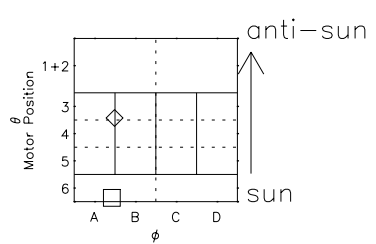

Galileo EPD Real Time Azimuth Anisotropies 02007

Software Version: RTAZIM_NORM V 1.20
Data Production: 11-00-02
Plot Production: Fri Jan 11 09:03:56 2002
Color File: wondr3
Geofactor File: 1.1

◇ = Jupiter look direction
□ = Corotation look direction