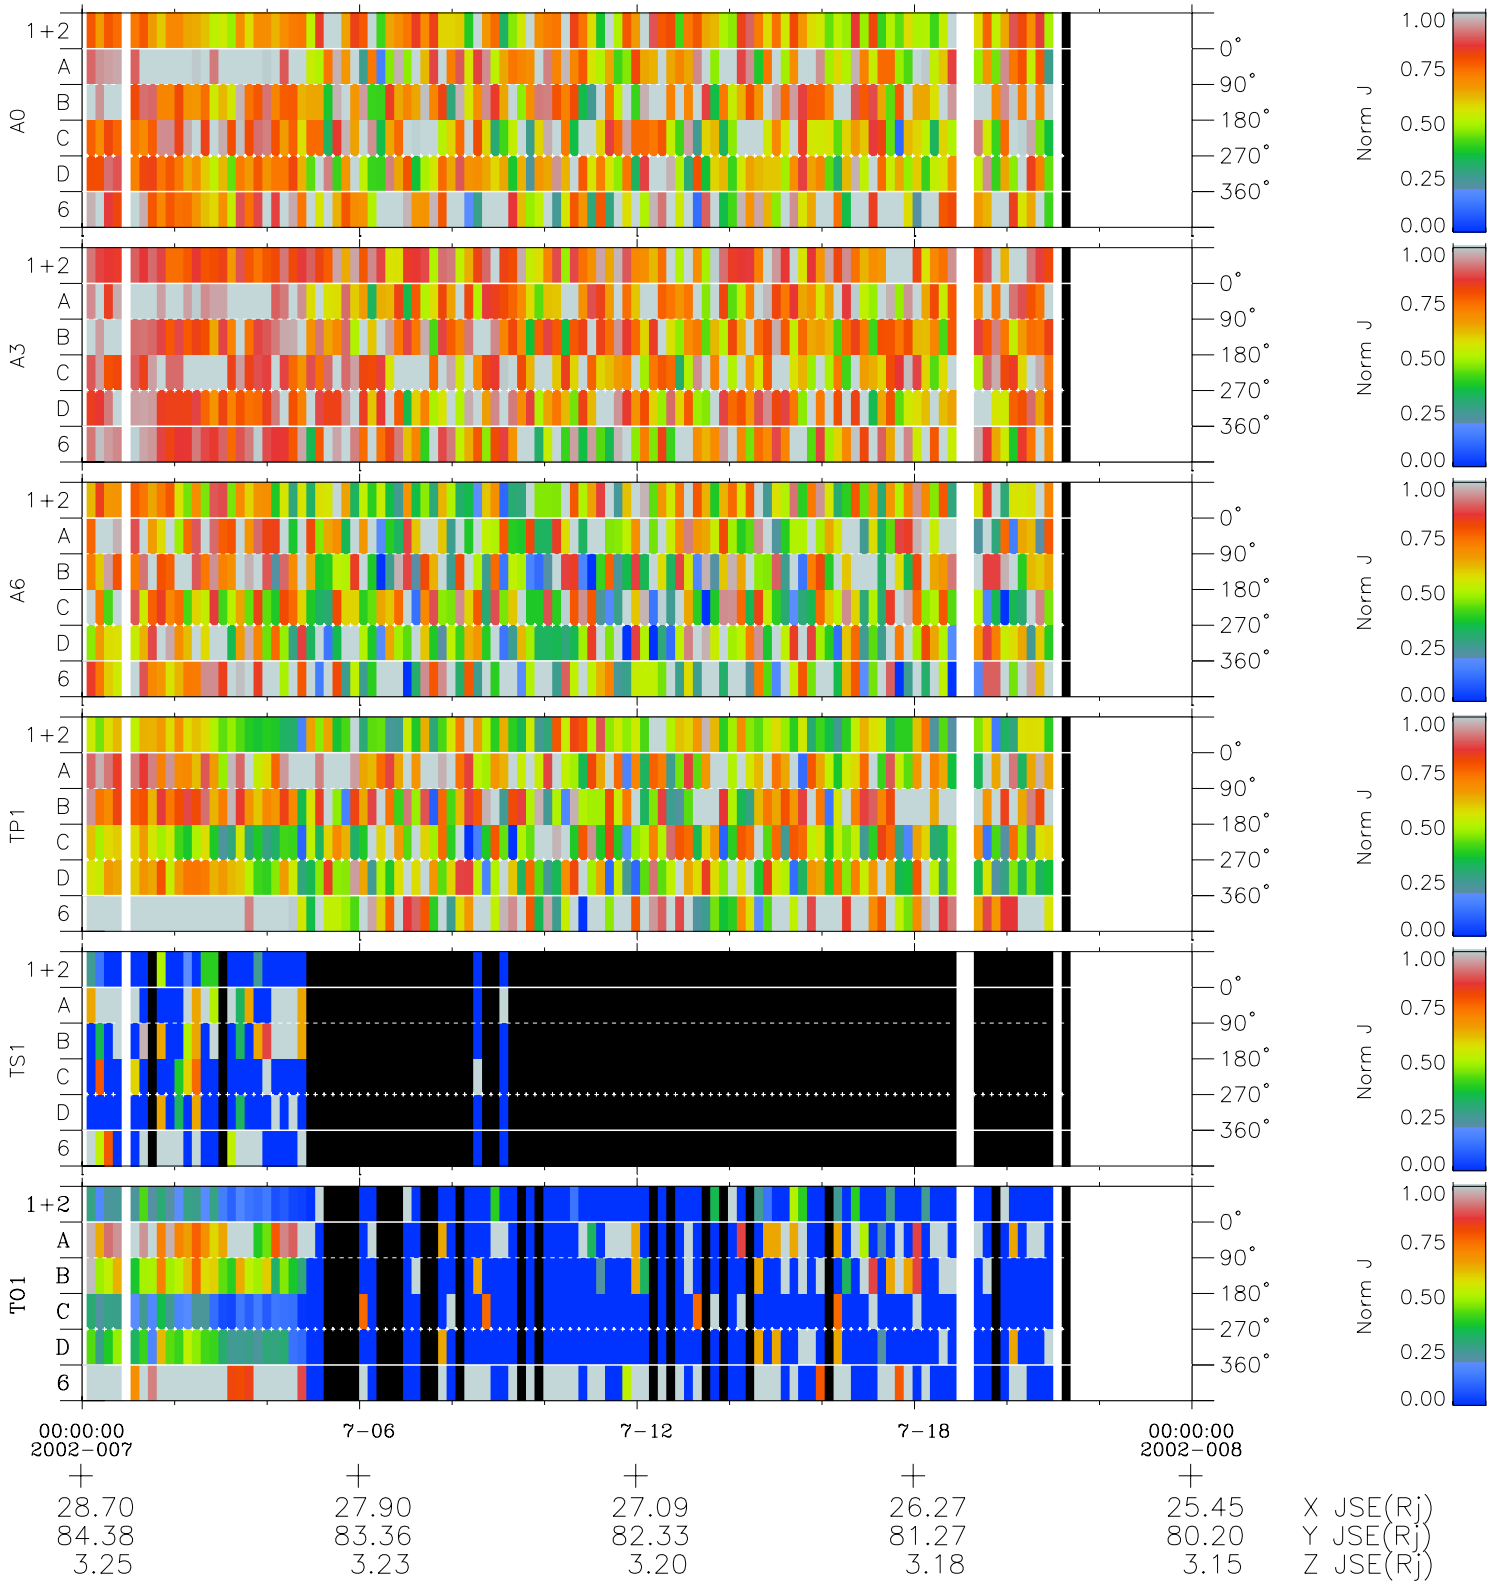

Galileo EPD Real Time Azimuth Anisotropies 02007

Software Version: RTAZIM_NORM V 1.20
Data Production: 11-00-02
Plot Production: Fri Jan 11 09:03:56 2002
Color File: wondr3
Geofactor File: 1.1

◇ = Jupiter look direction
□ = Corotation look direction