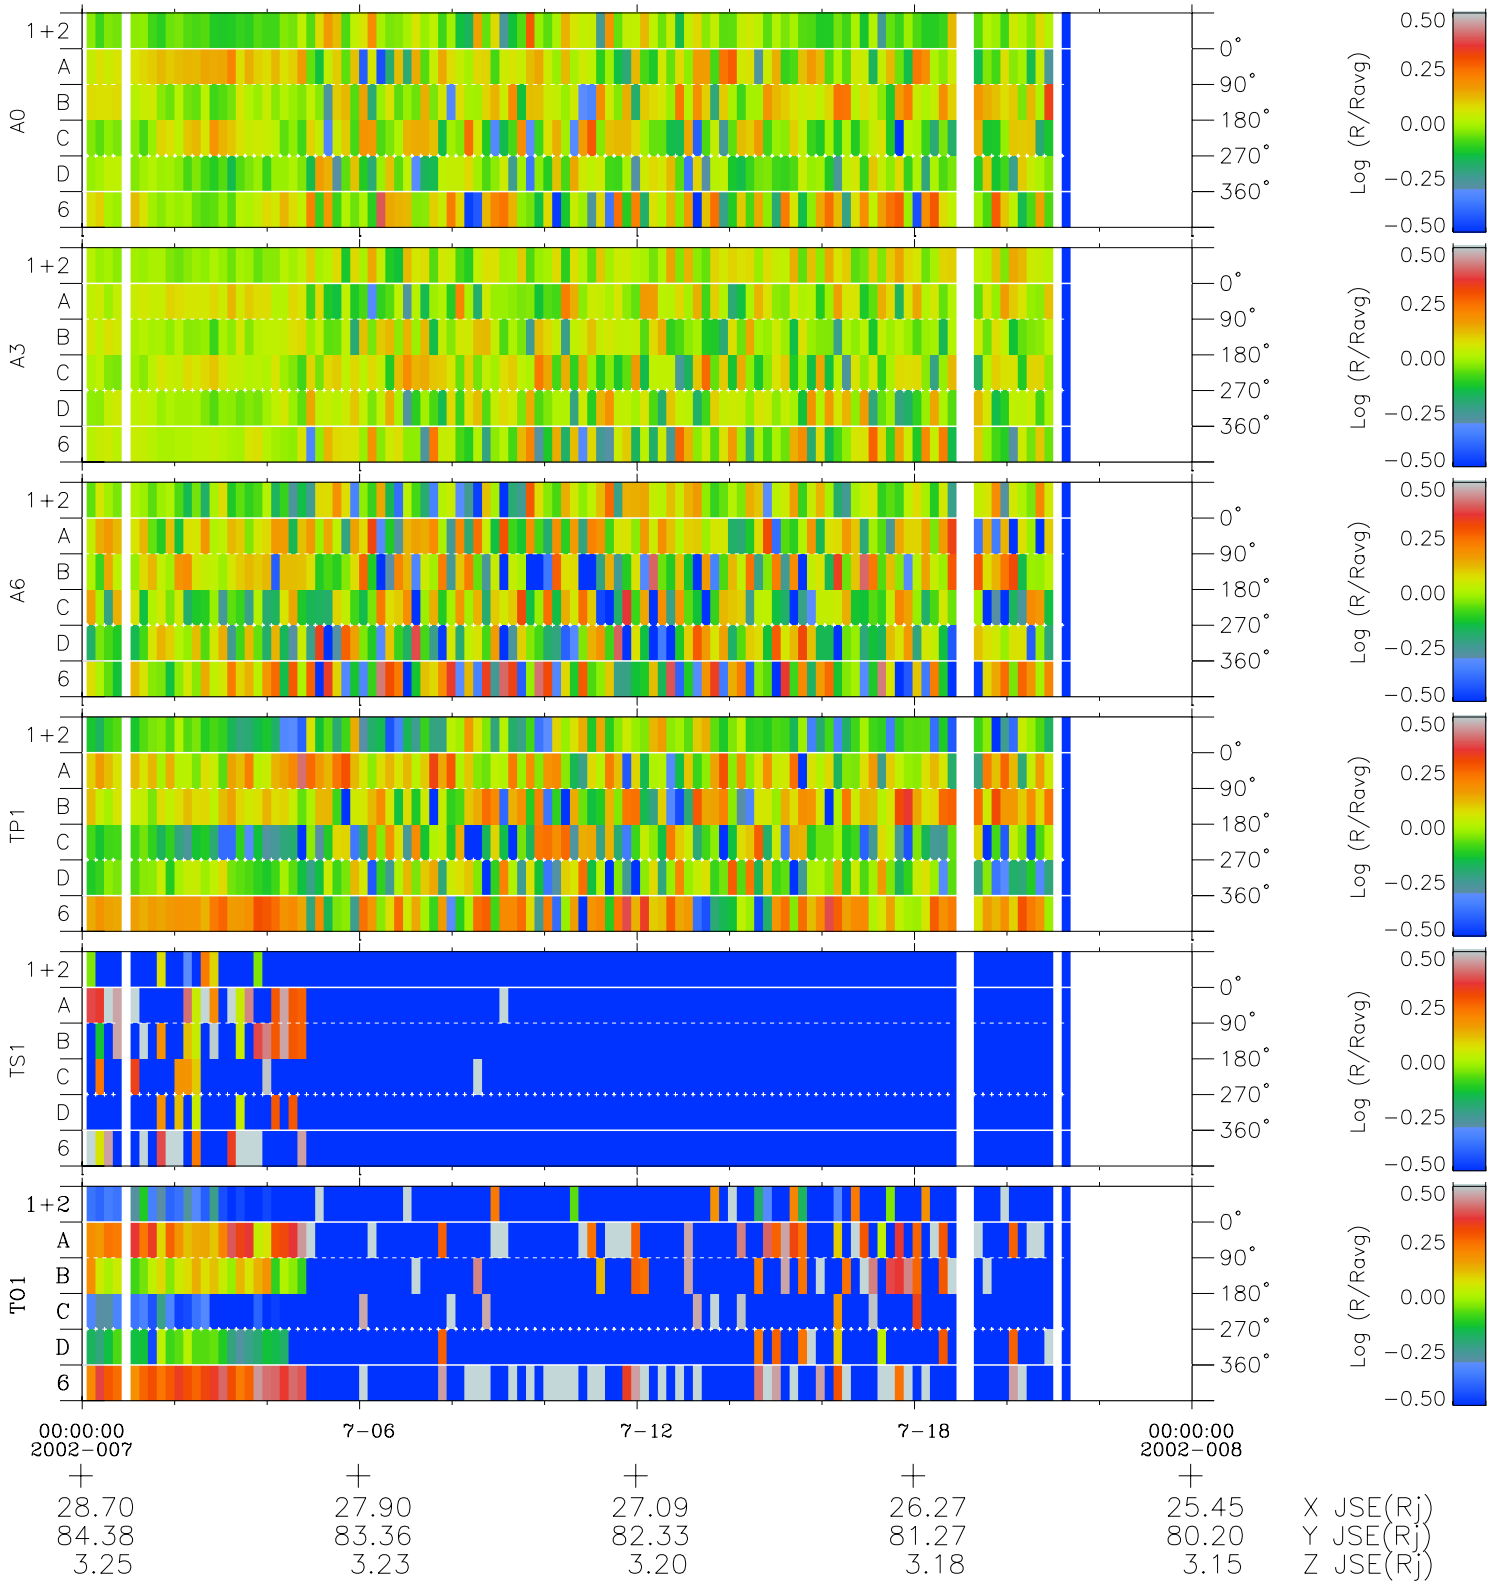

Galileo EPD Real Time Azimuth Anisotropies 02007

Software Version: RTAZIM_MEAN V 1.20
Data Production: 11-00-02
Plot Production: Fri Jan 11 09:03:38 2002
Color File: wondr3
Geofactor File: 1.1

◇ = Jupiter look direction
□ = Corotation look direction