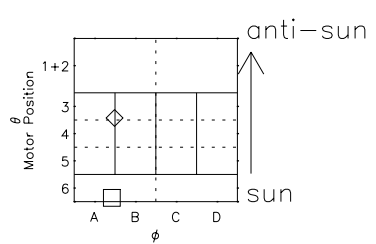

Galileo EPD Real Time Azimuth Anisotropies 02007

Software Version: RTAZIM_MEAN V 1.20
Data Production: 11-00-02
Plot Production: Fri Jan 11 09:03:38 2002
Color File: wondr3
Geofactor File: 1.1

◇ = Jupiter look direction
□ = Corotation look direction