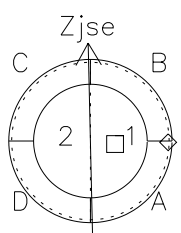

Galileo EPD Real Time Azimuth Anisotropies 02007

Software Version: RTAZIM_MEAN V 1.20
Data Production: 11-00-02
Plot Production: Fri Jan 11 09:03:38 2002
Color File: wondr3
Geofactor File: 1.1

◇ = Jupiter look direction
□ = Corotation look direction