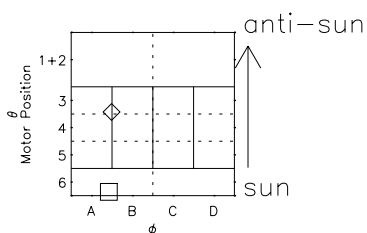

Galileo EPD Real Time Azimuth Anisotropies 02007

Software Version: RTAZIM_FLUX V 1.20
Data Production: 11-00-02
Plot Production: Fri Jan 11 09:03:47 2002
Color File: wondr3
Geofactor File: 1.1

◇ = Jupiter look direction
□ = Corotation look direction