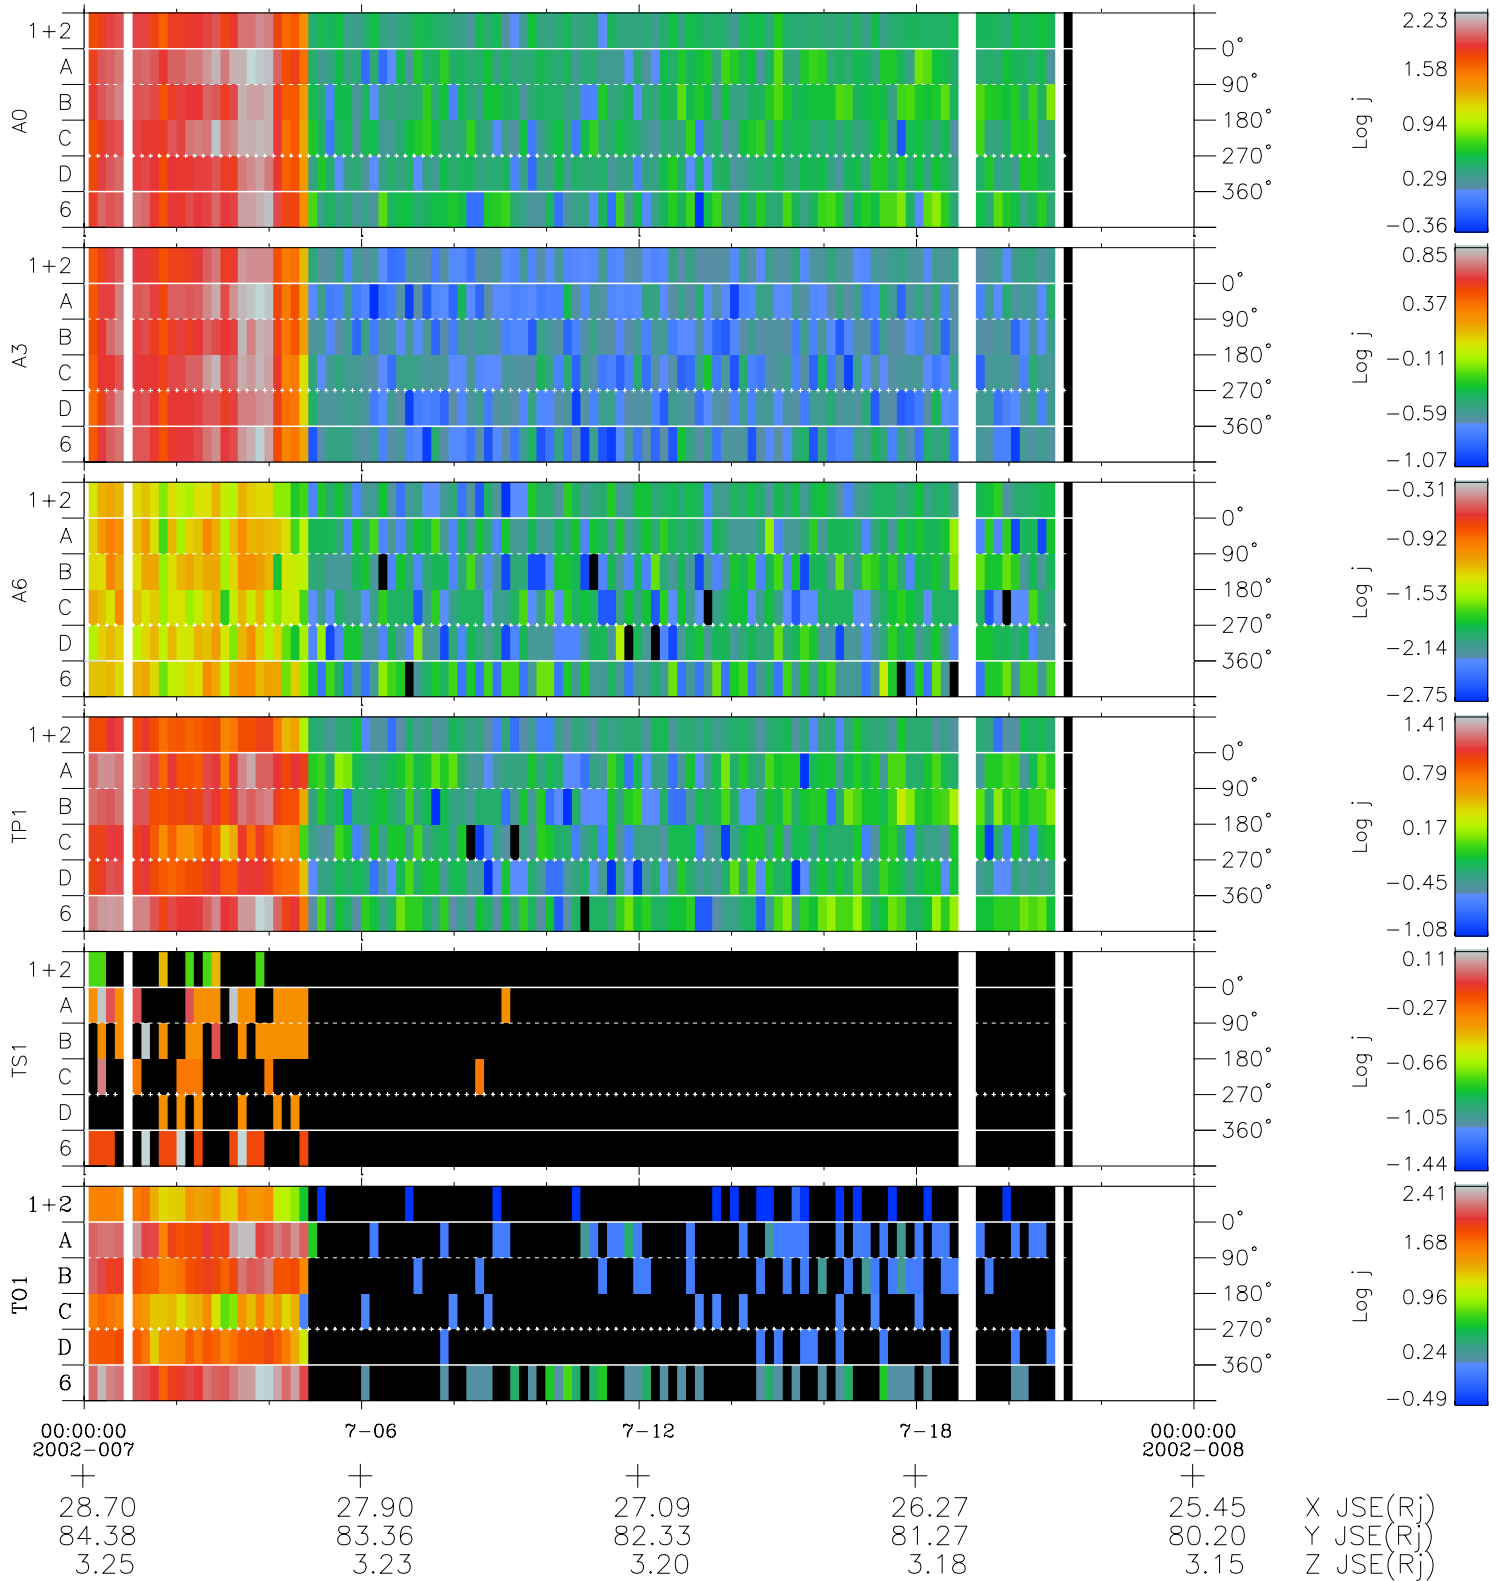

Galileo EPD Real Time Azimuth Anisotropies 02007

Software Version: RTAZIM_FLUX V 1.20
Data Production: 11-00-02
Plot Production: Fri Jan 11 09:03:47 2002
Color File: wondr3
Geofactor File: 1.1

◇ = Jupiter look direction
□ = Corotation look direction