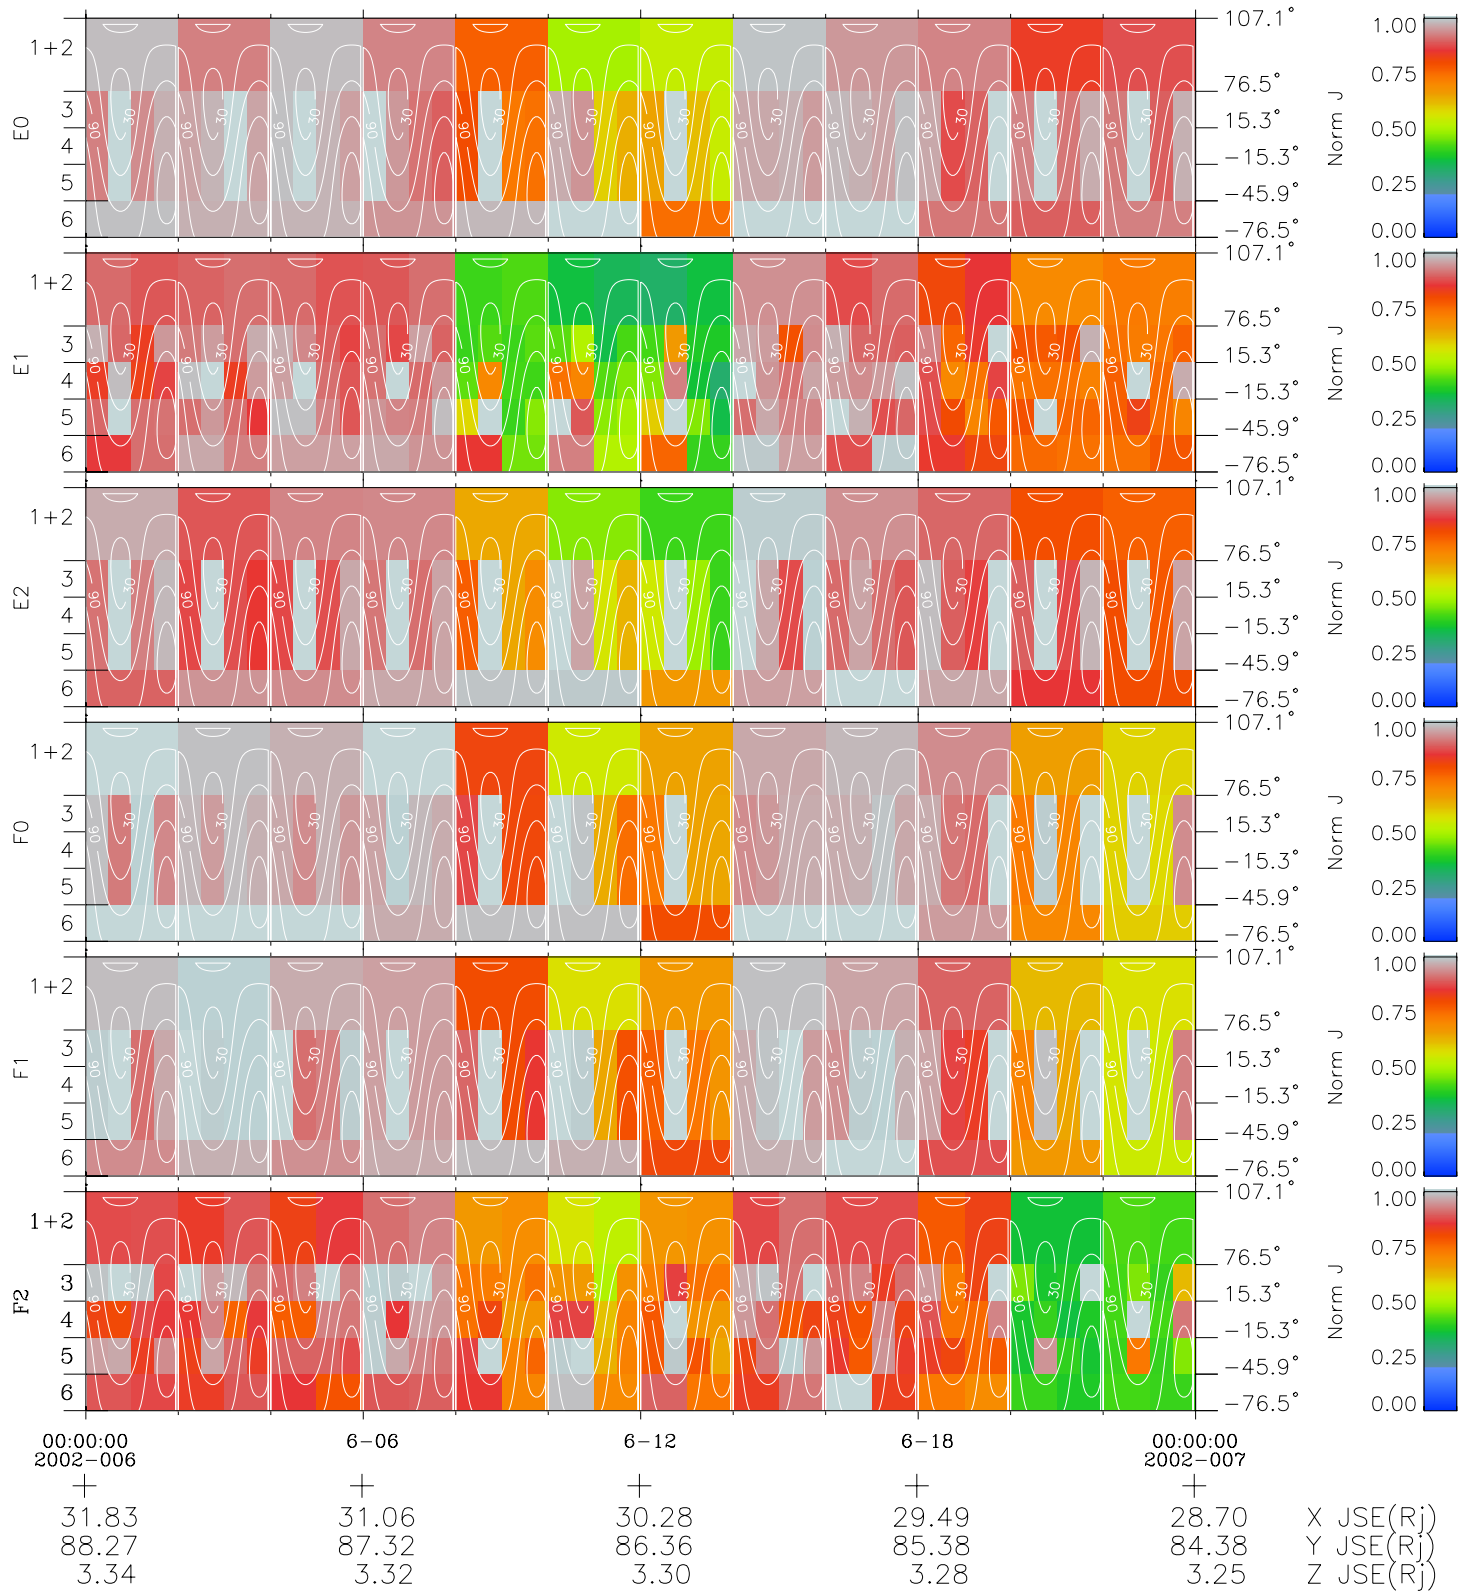

# Galileo EPD Real Time All-Sky Anisotropies 02006

Software Version: RTSKY\_NORM V 1.20  
 Data Production: 11-00-02  
 Plot Production: Fri Jan 11 08:49:29 2002  
 Color File: wondr3  
 Geofactor File: 1.1

- ◇ = Jupiter look direction
- = Corotation look direction