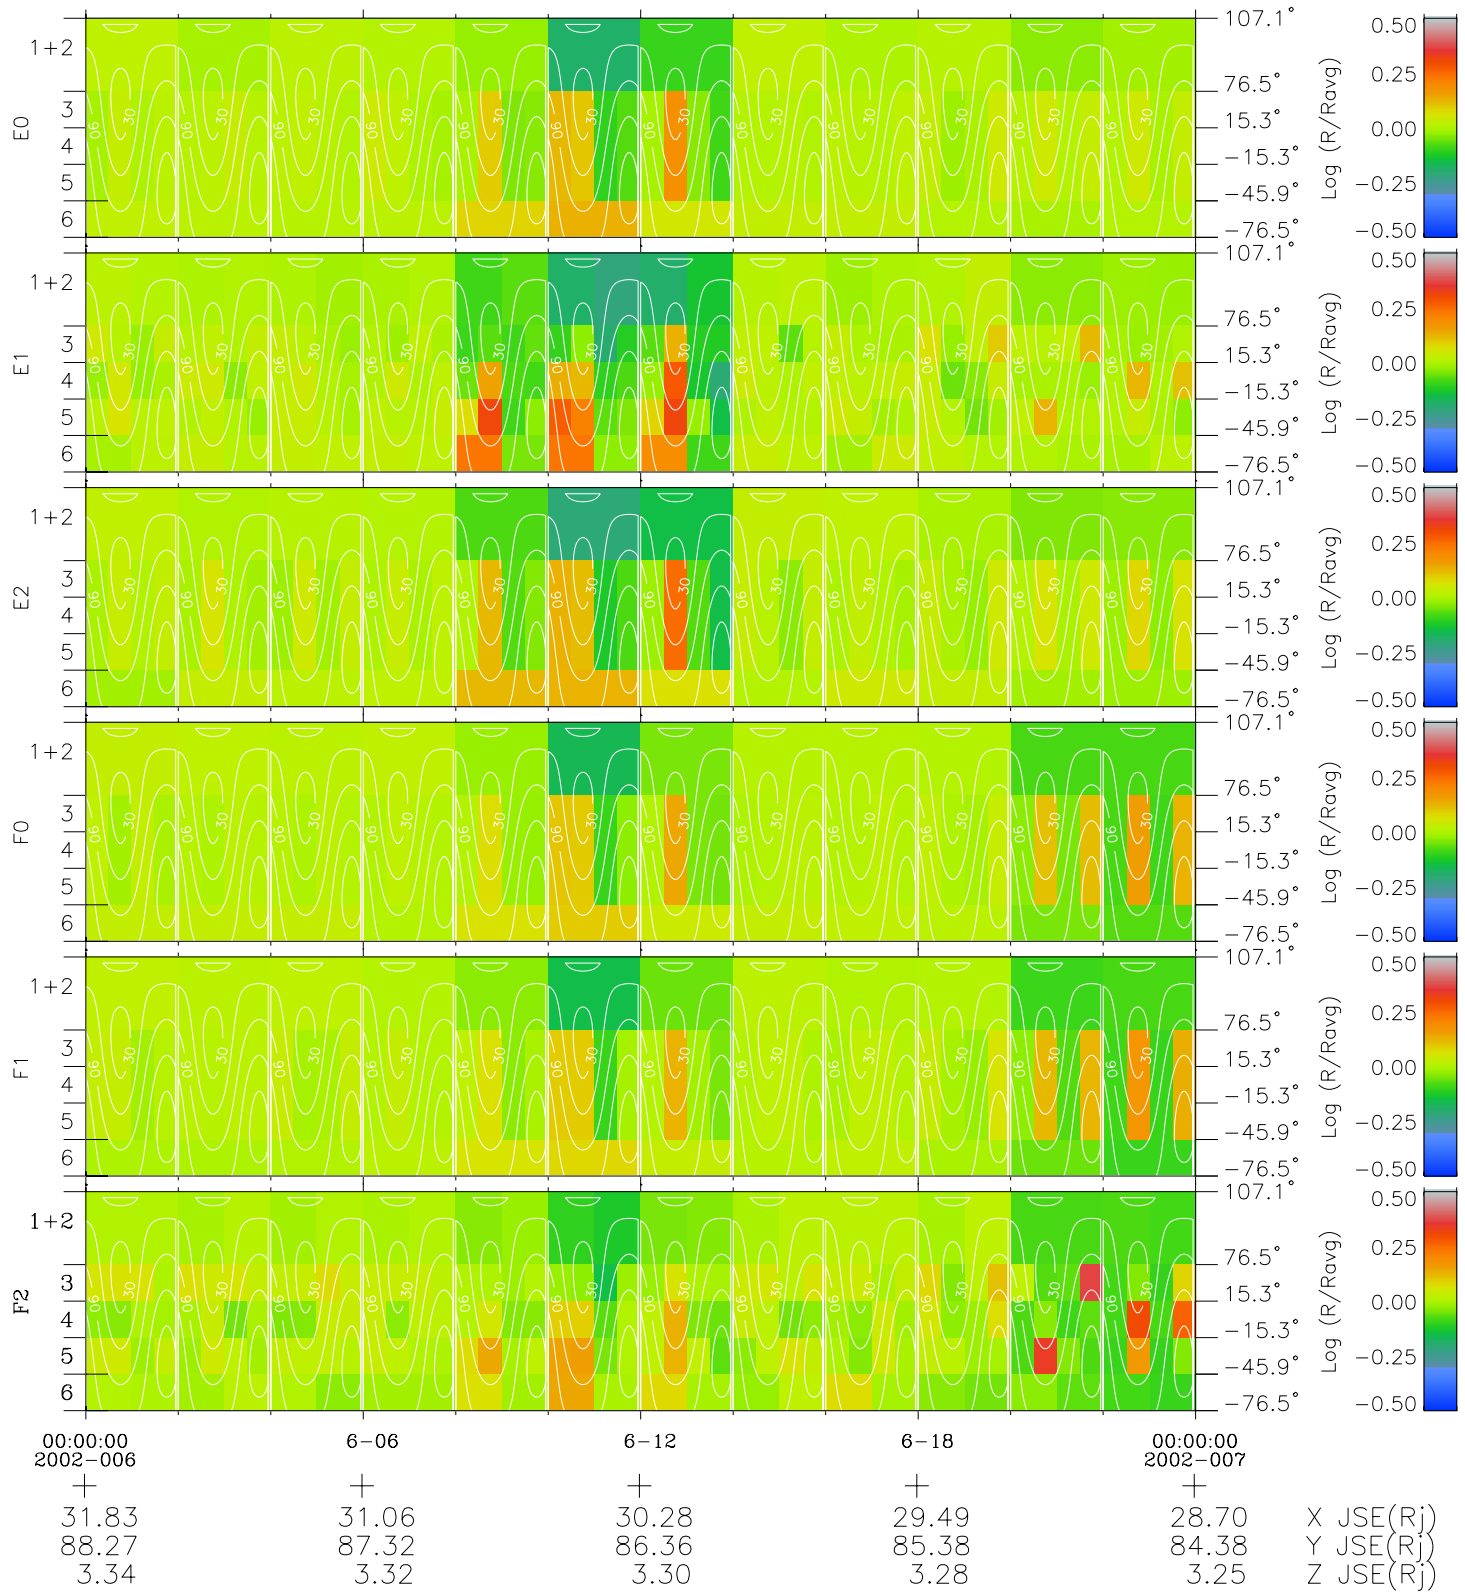

Galileo EPD Real Time All-Sky Anisotropies 02006

Software Version: RTSKY_MEAN V 1.20
 Data Production: 11-00-02
 Plot Production: Fri Jan 11 08:49:02 2002
 Color File: wondr3
 Geofactor File: 1.1

- ◇ = Jupiter look direction
- = Corotation look direction