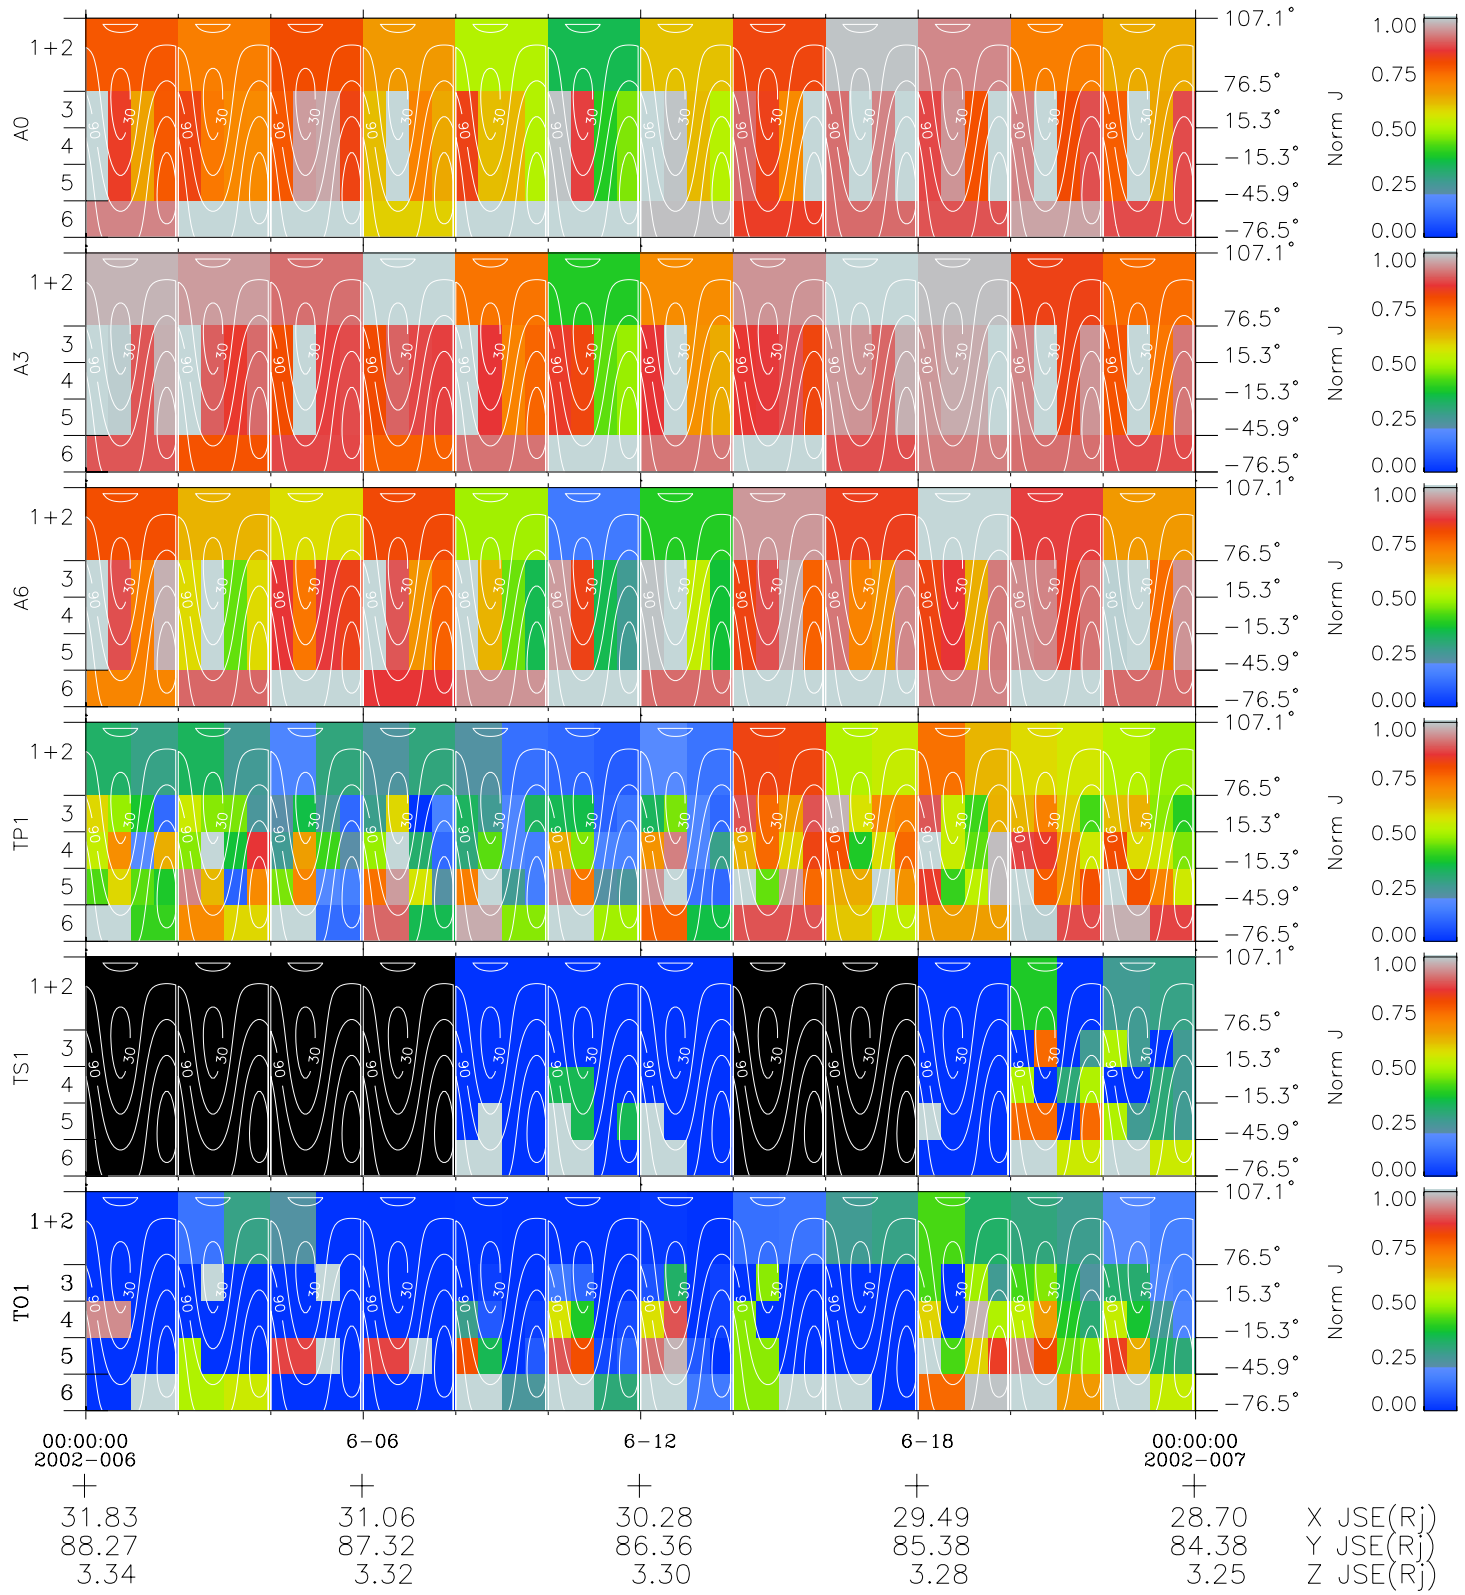

Galileo EPD Real Time All-Sky Anisotropies 02006

Software Version: RTSKY_NORM V 1.20
 Data Production: 11-00-02
 Plot Production: Fri Jan 11 08:49:23 2002
 Color File: wondr3
 Geofactor File: 1.1

- ◇ = Jupiter look direction
- = Corotation look direction