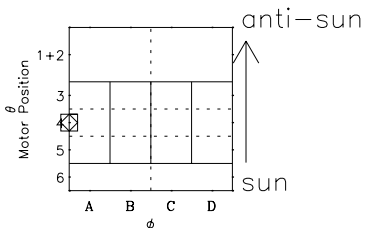

Galileo EPD Real-Time Six-Sector 02006

Software Version: RTLINE_R6 V 1.20
Data Production: 11-00-02
Plot Production: Fri Jan 11 08:50:44 2002

◇ = Jupiter look direction
□ = Corotation look direction