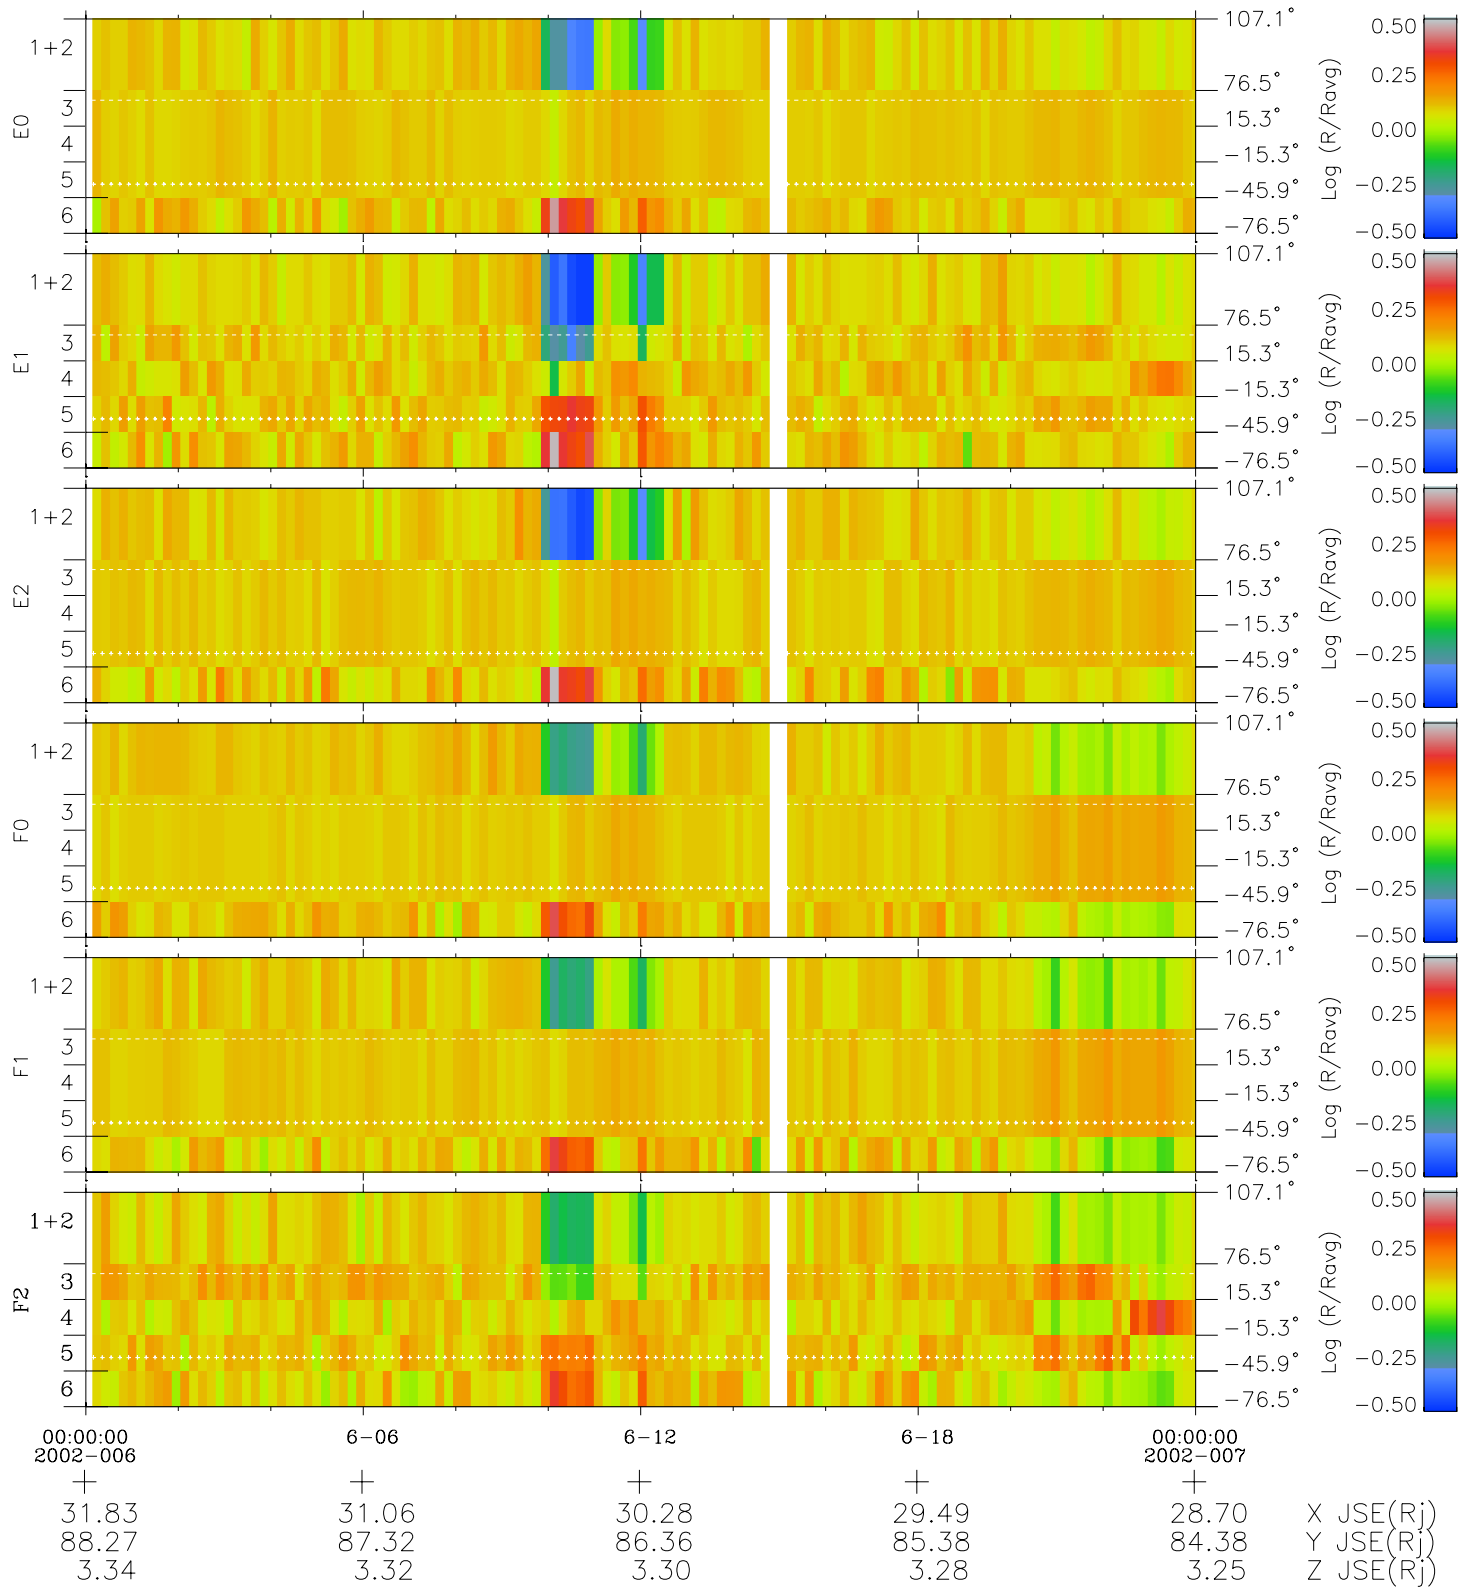

Galileo EPD Real Elevation Anisotropies 02006

Software Version: RTELEV_MEAN V 1.20
 Data Production: 11-00-02
 Plot Production: Fri Jan 11 08:49:40 2002
 Color File: wondr3
 Geofactor File: 1.1

- ◇ = Jupiter look direction
- = Corotation look direction