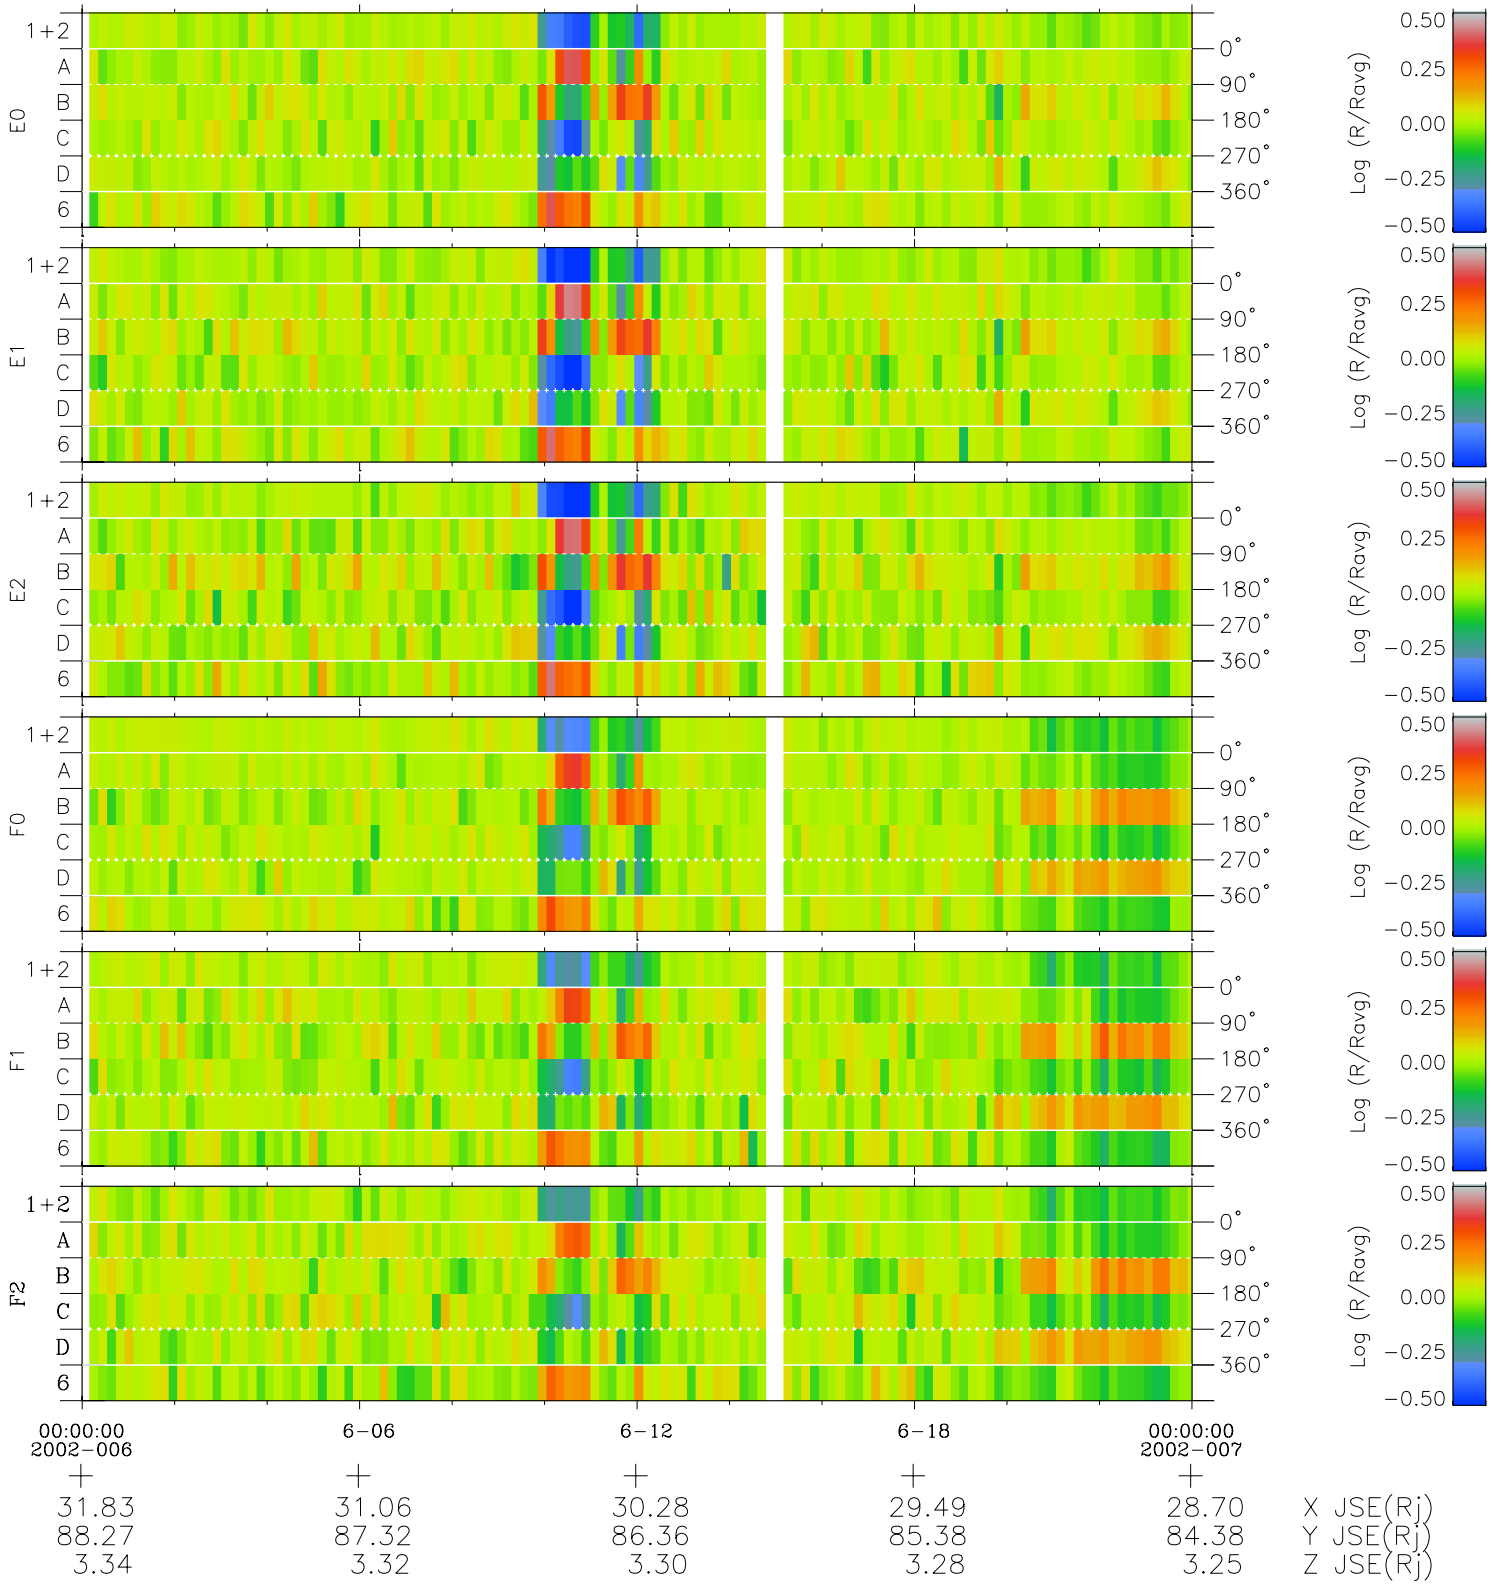

# Galileo EPD Real Time Azimuth Anisotropies 02006

Software Version: RTAZIM\_MEAN V 1.20  
 Data Production: 11-00-02  
 Plot Production: Fri Jan 11 08:50:12 2002  
 Color File: wondr3  
 Geofactor File: 1.1

◇ = Jupiter look direction  
 □ = Corotation look direction