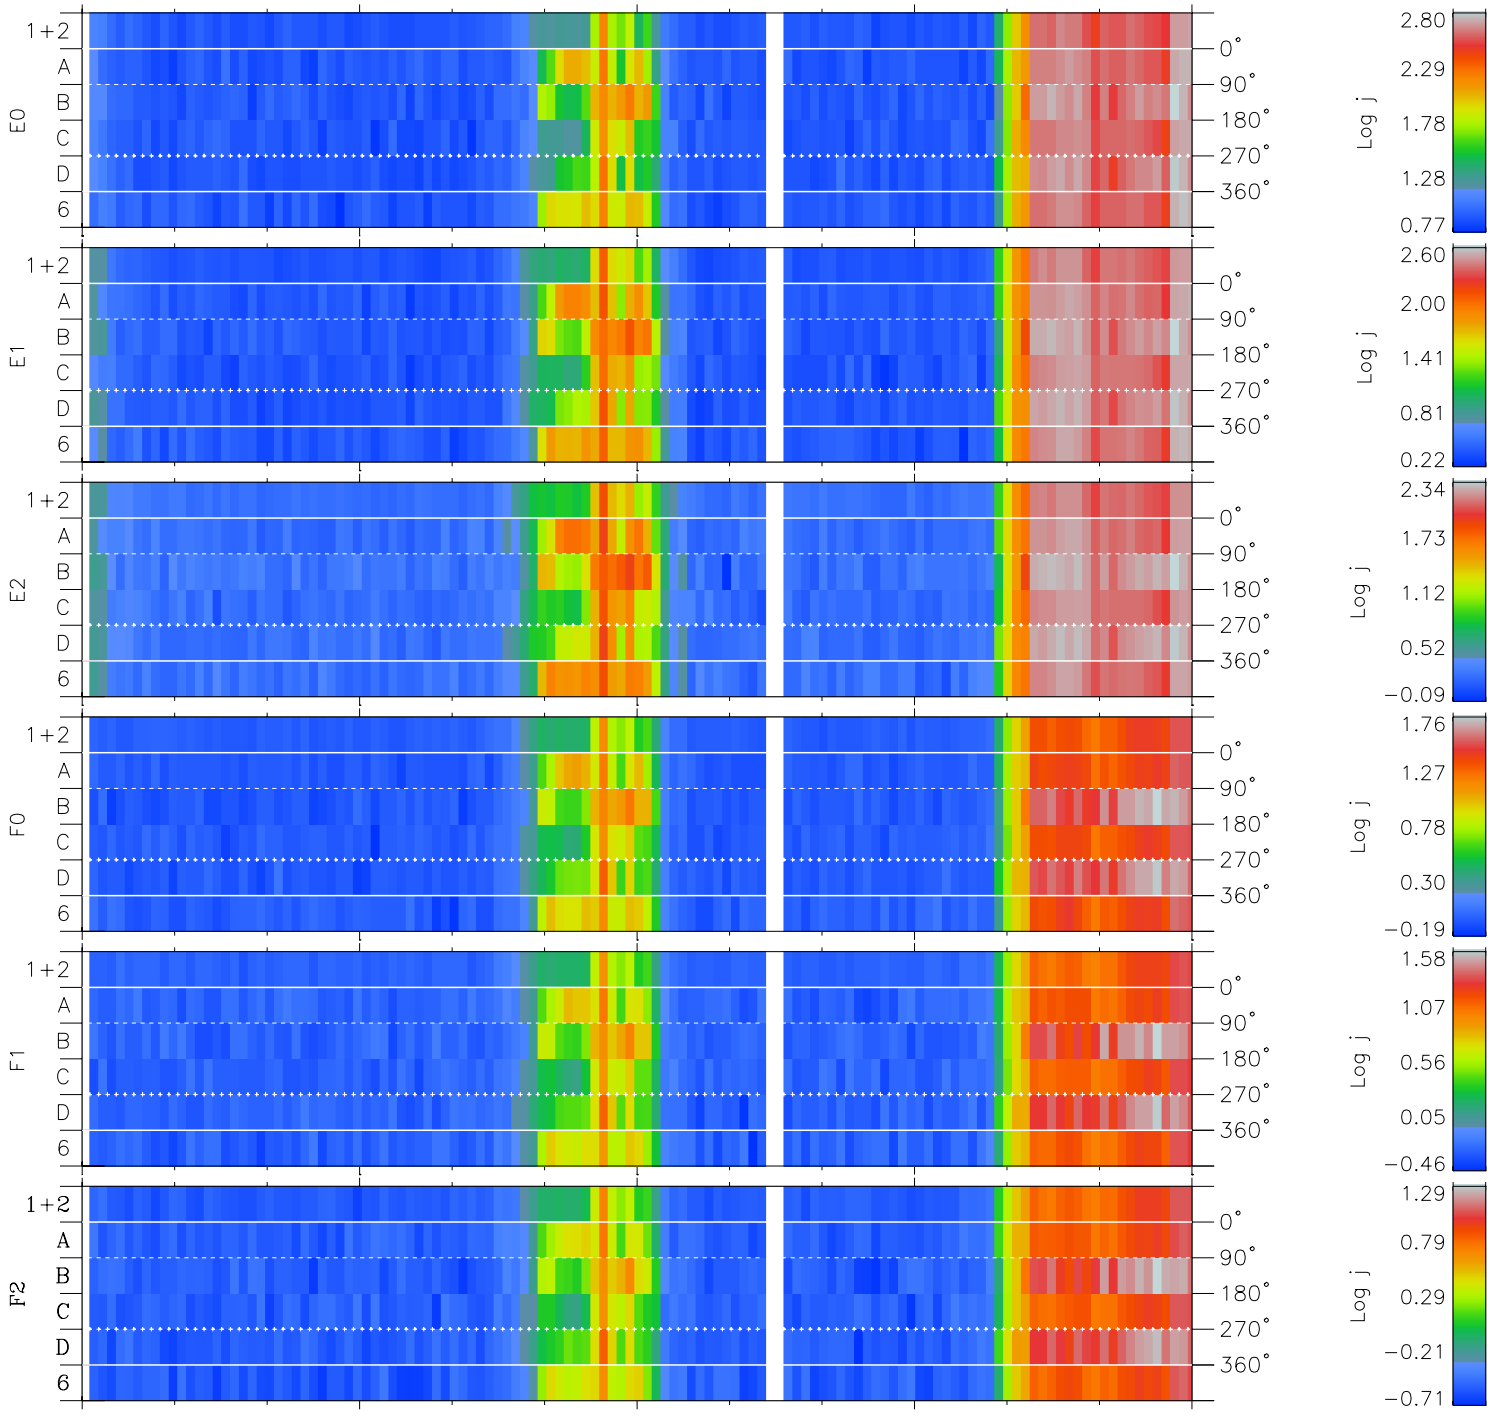

Galileo EPD Real Time Azimuth Anisotropies 02006

Software Version: RTAZIM_FLUX V 1.20
 Data Production: 11-00-02
 Plot Production: Fri Jan 11 08:50:22 2002
 Color File: wondr3
 Geofactor File: 1.1

00:00:00 2002-006	6-06	6-12	6-18	00:00:00 2002-007	
+	+	+	+	+	
31.83	31.06	30.28	29.49	28.70	X JSE(R_j)
88.27	87.32	86.36	85.38	84.38	Y JSE(R_j)
3.34	3.32	3.30	3.28	3.25	Z JSE(R_j)

- ◇ = Jupiter look direction
- = Corotation look direction