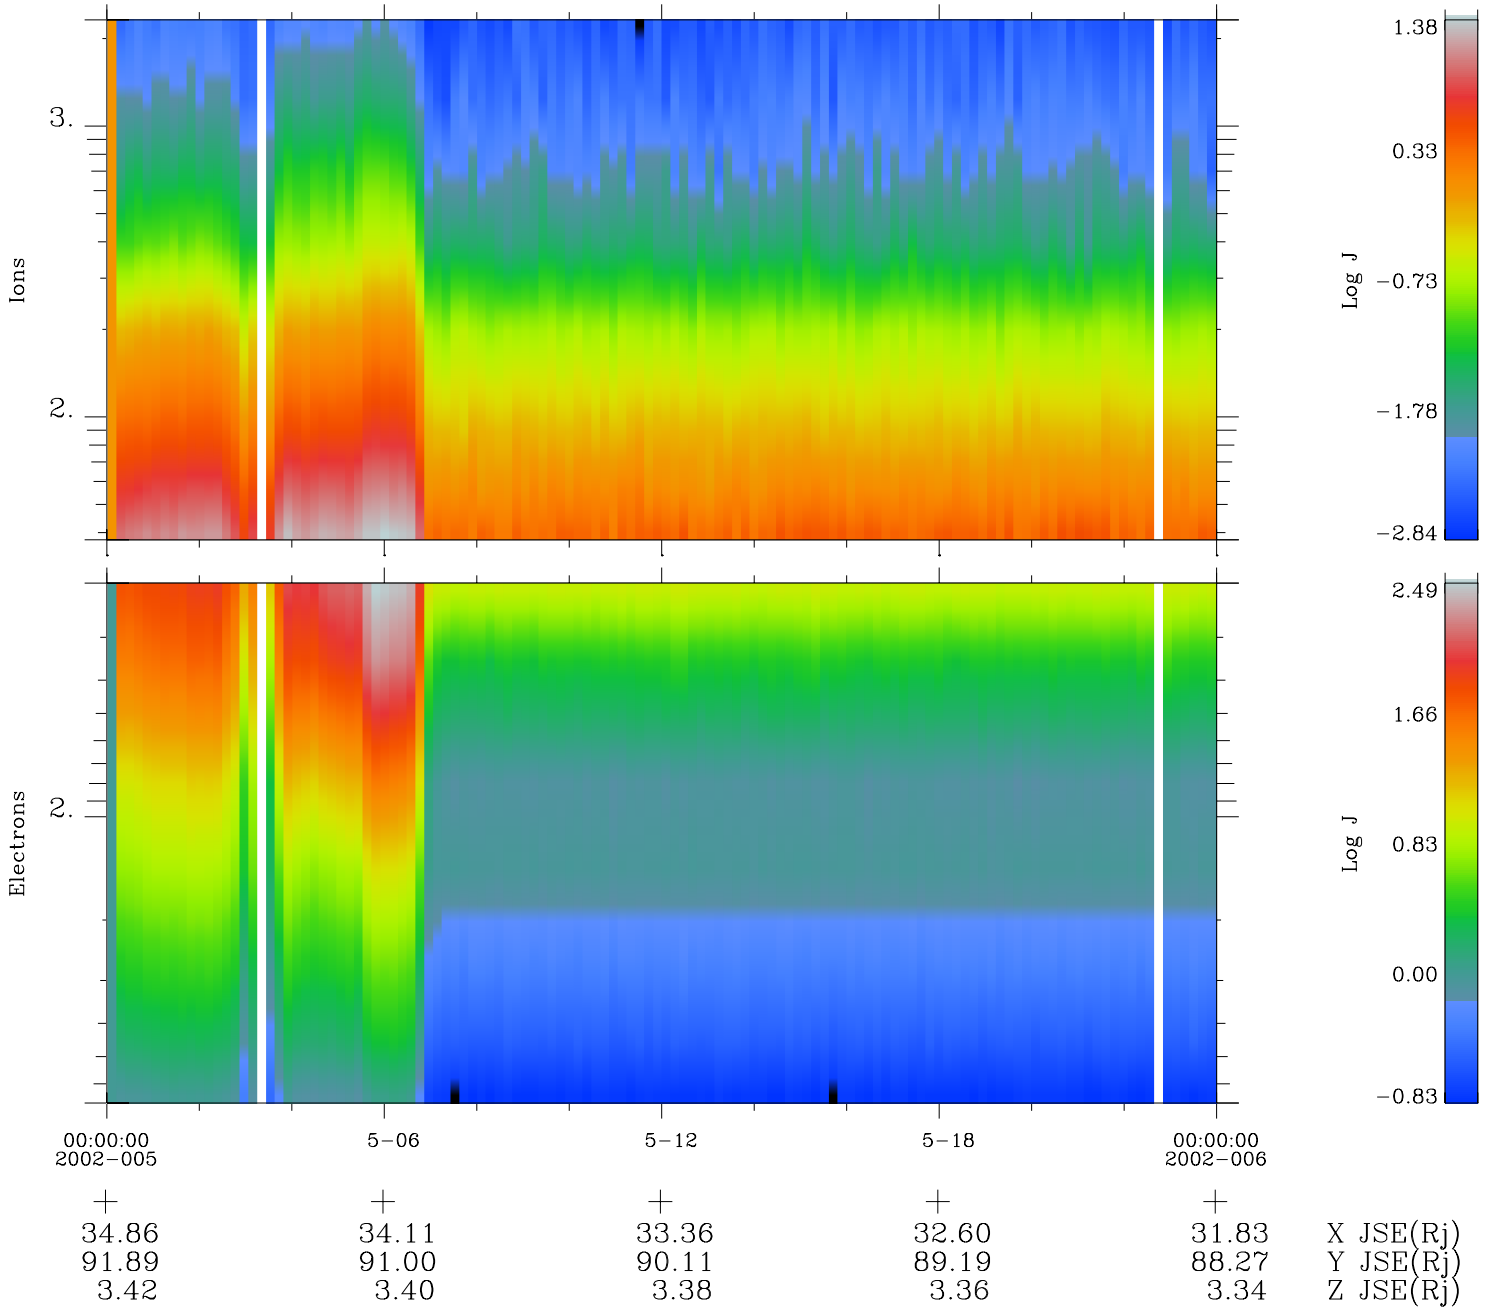

# Galileo EPD Real Time Omni Spectrum 02005

Software Version: RTSPEC\_OMNI V 1.20  
 Data Production: 11-00-02  
 Plot Production: Fri Jan 11 08:35:10 2002  
 Color File: wondr3  
 Geofactor File: 1.1

◇ = Jupiter look direction  
 □ = Corotation look direction