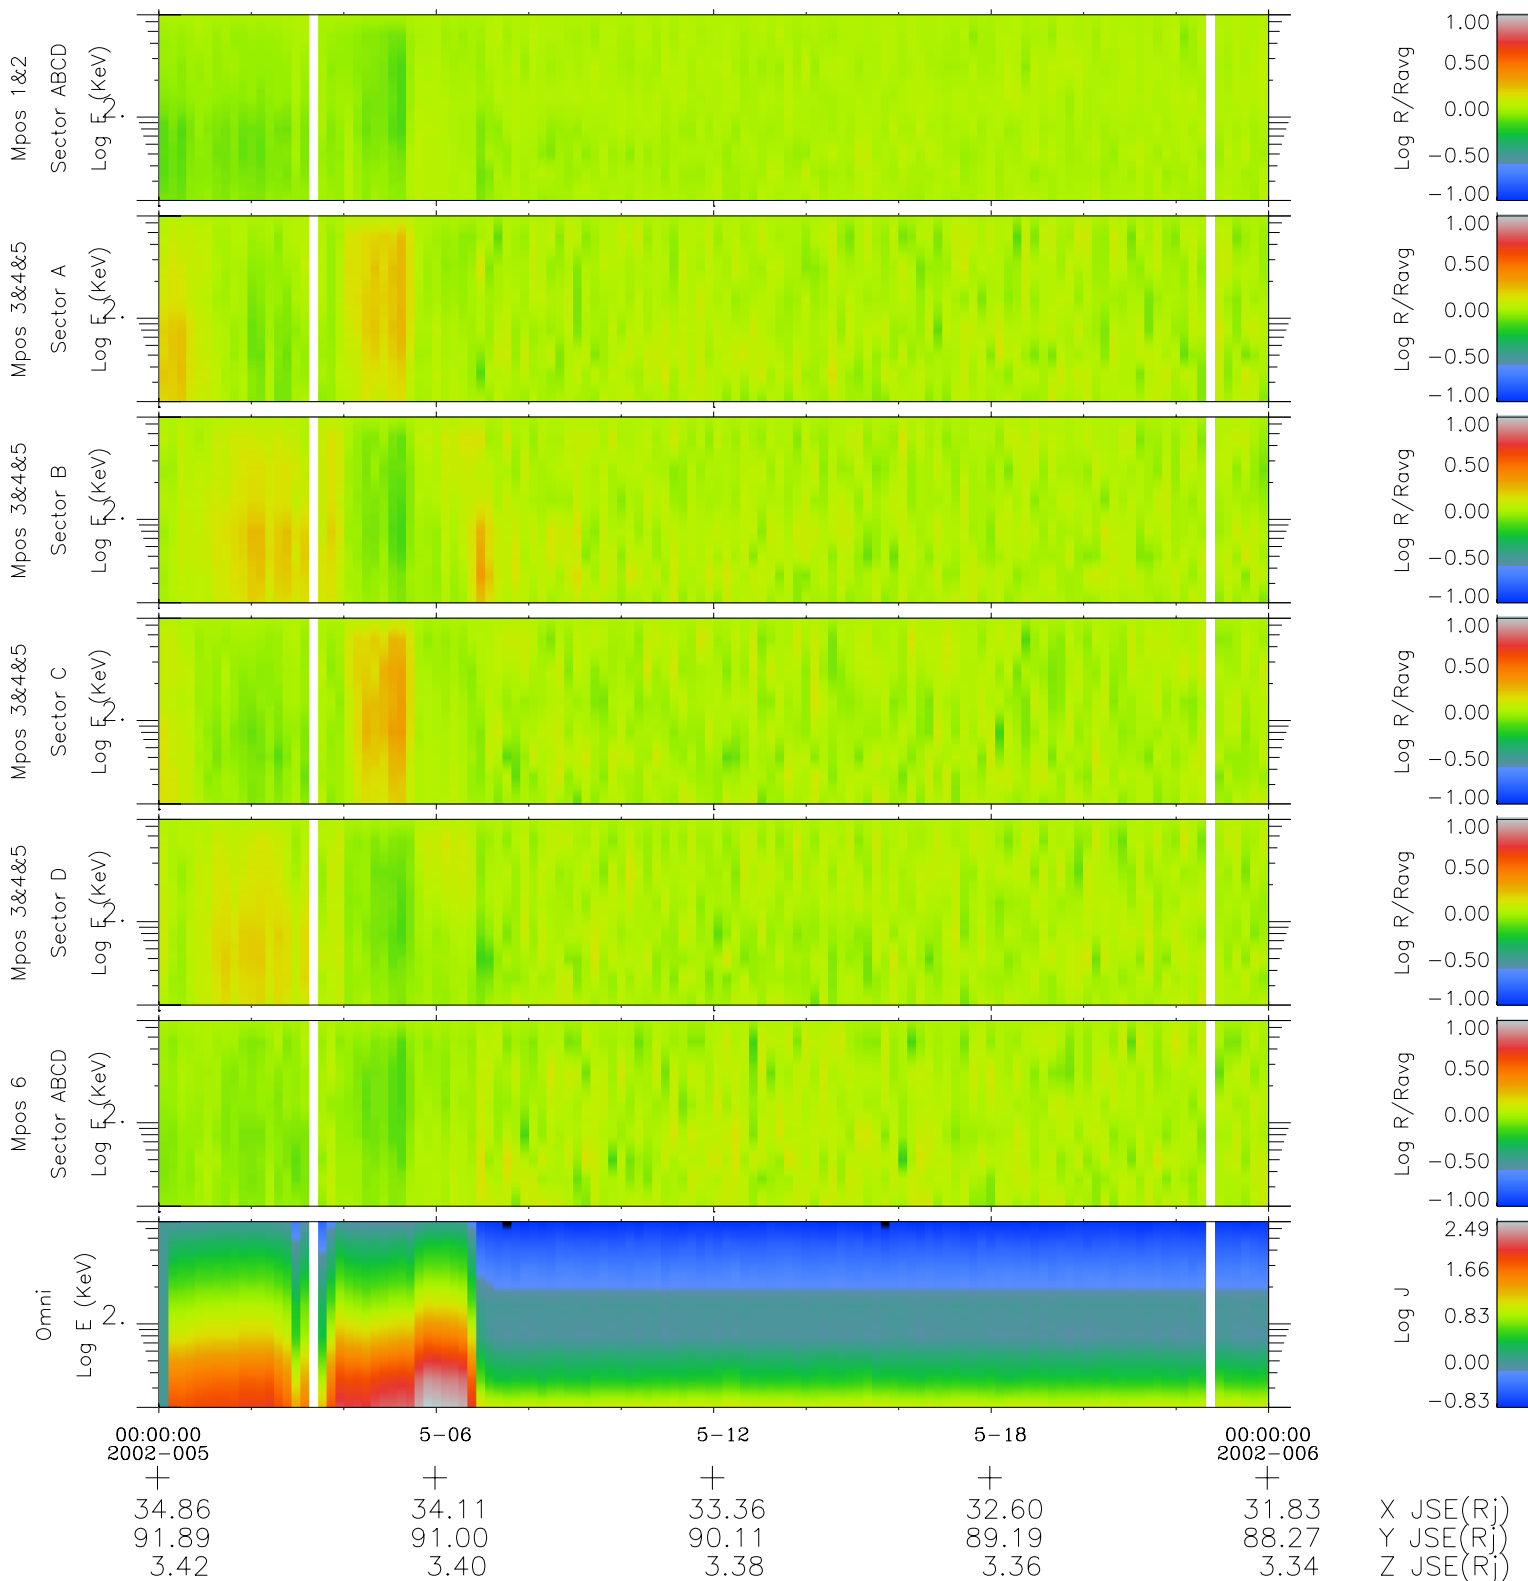

Galileo EPD Real Time R6 Electrons Spectra 02005

Software Version: RTSPEC_R6 V 1.20
 Data Production: 11-00-02
 Plot Production: Fri Jan 11 08:35:03 2002
 Color File: wondr3
 Geofactor File: 1.1

◇ = Jupiter look direction
 □ = Corotation look direction