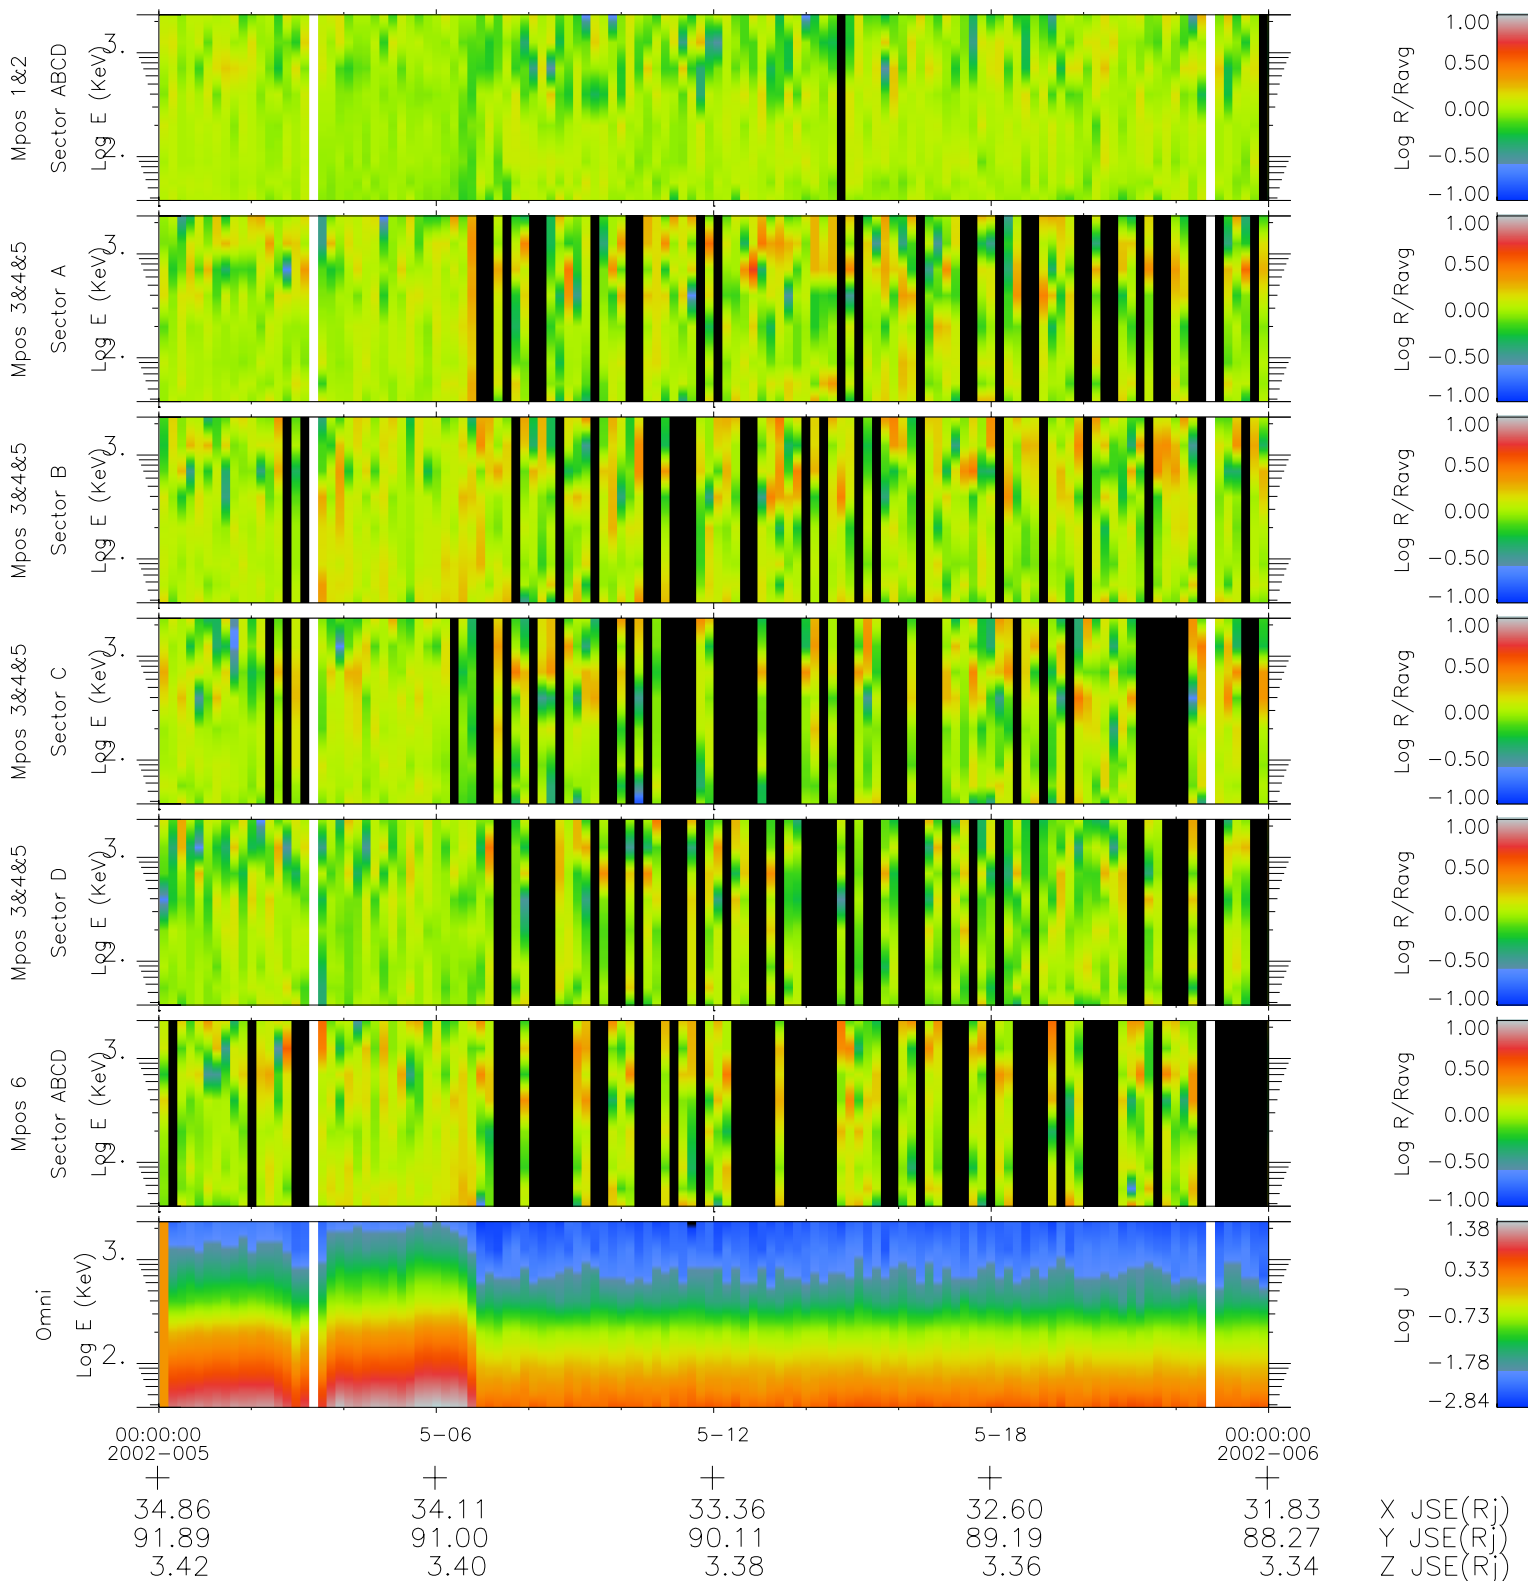

# Galileo EPD Real Time R6 Ions Spectra 02005

Software Version: RTSPEC\_R6 V 1.20  
 Data Production: 11-00-02  
 Plot Production: Fri Jan 11 08:34:57 2002  
 Color File: wondr3  
 Geofactor File: 1.1

- ◇ = Jupiter look direction
- = Corotation look direction