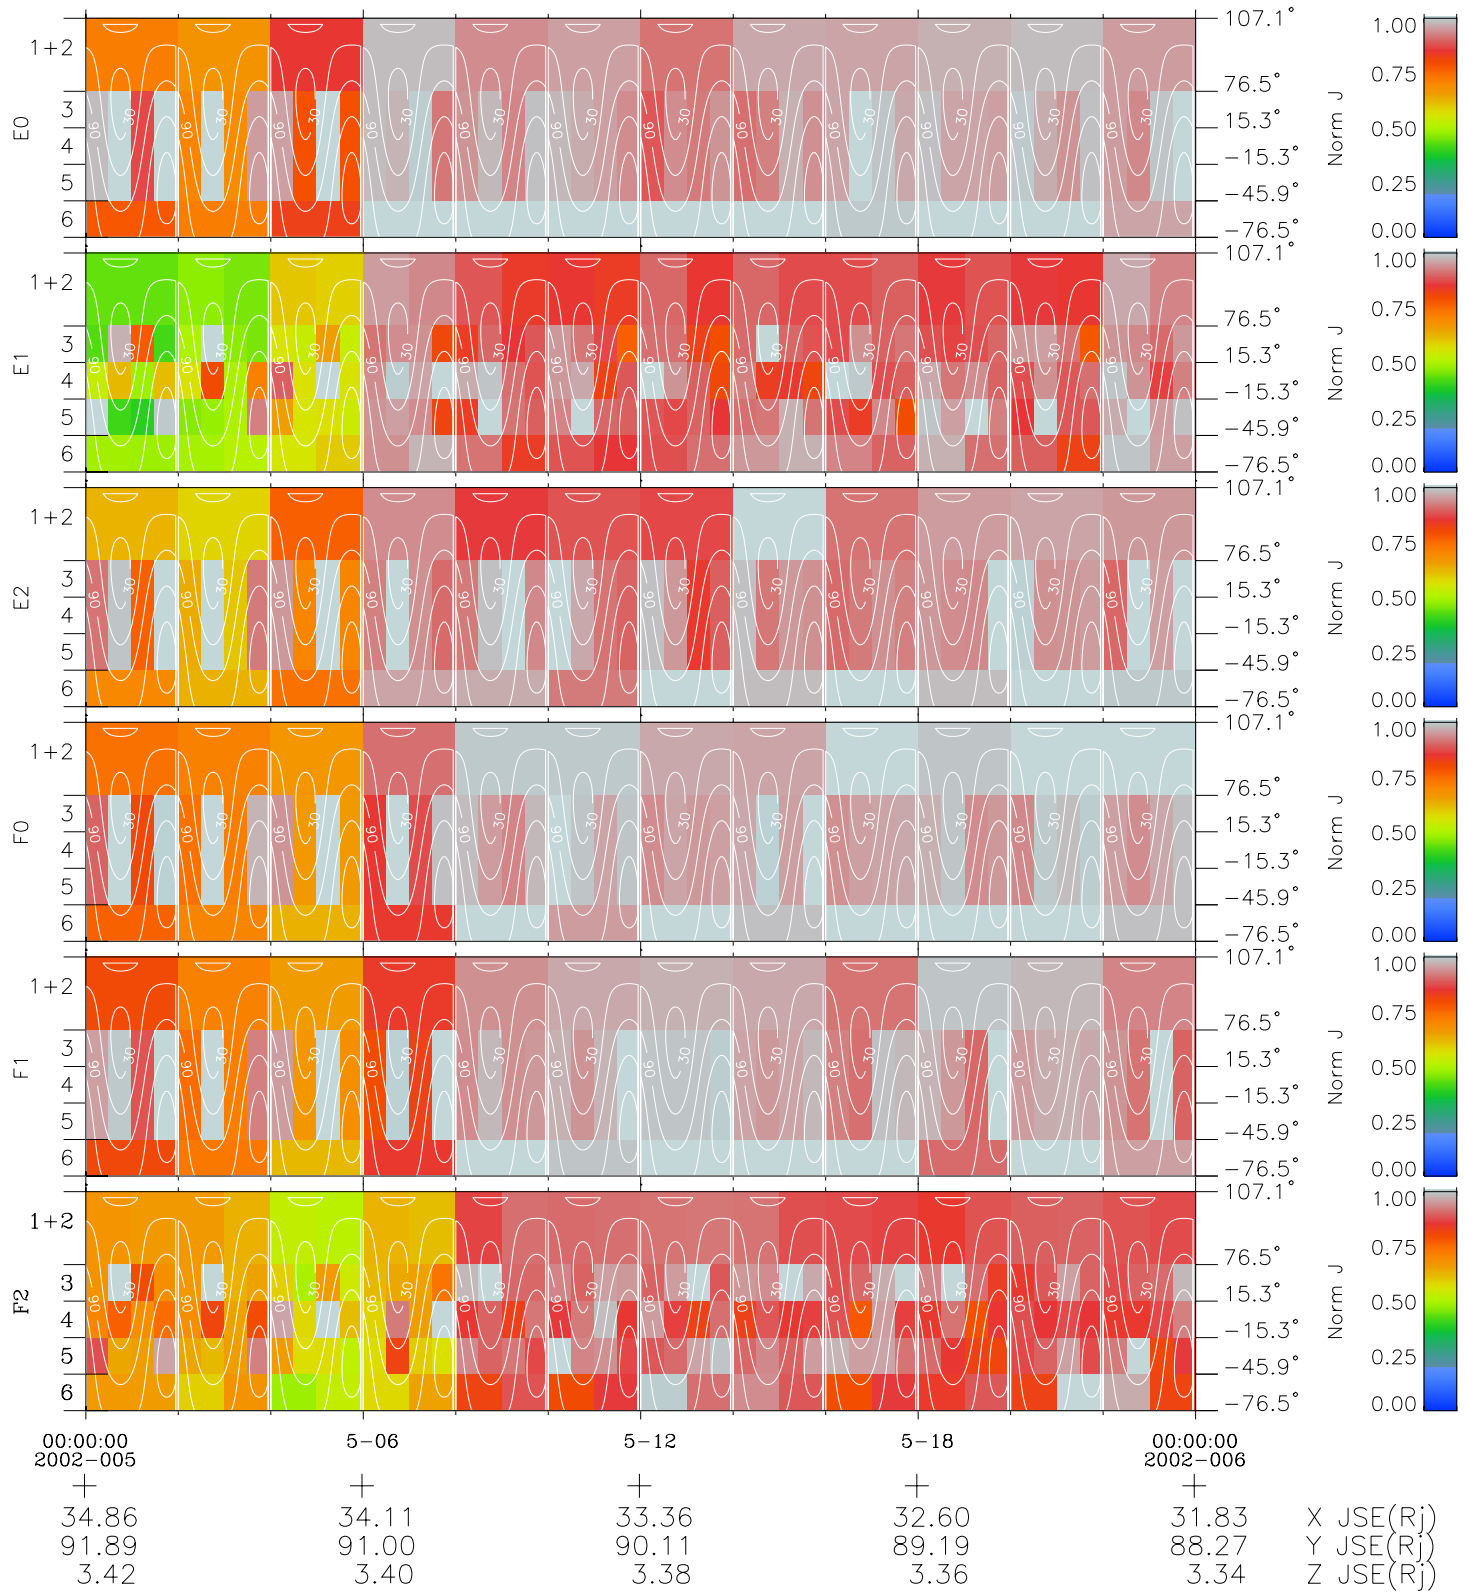

Galileo EPD Real Time All-Sky Anisotropies 02005

Software Version: RTSKY_NORM V 1.20
 Data Production: 11-00-02
 Plot Production: Fri Jan 11 08:35:51 2002
 Color File: wondr3
 Geofactor File: 1.1

- ◇ = Jupiter look direction
- = Corotation look direction