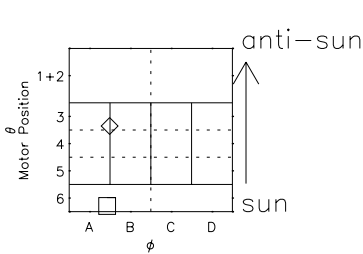

Galileo EPD Real Time All-Sky Anisotropies 02005

Software Version: RTSKY_NORM V 1.20
 Data Production: 11-00-02
 Plot Production: Fri Jan 11 08:35:51 2002
 Color File: wondr3
 Geofactor File: 1.1

- ◇ = Jupiter look direction
- = Corotation look direction