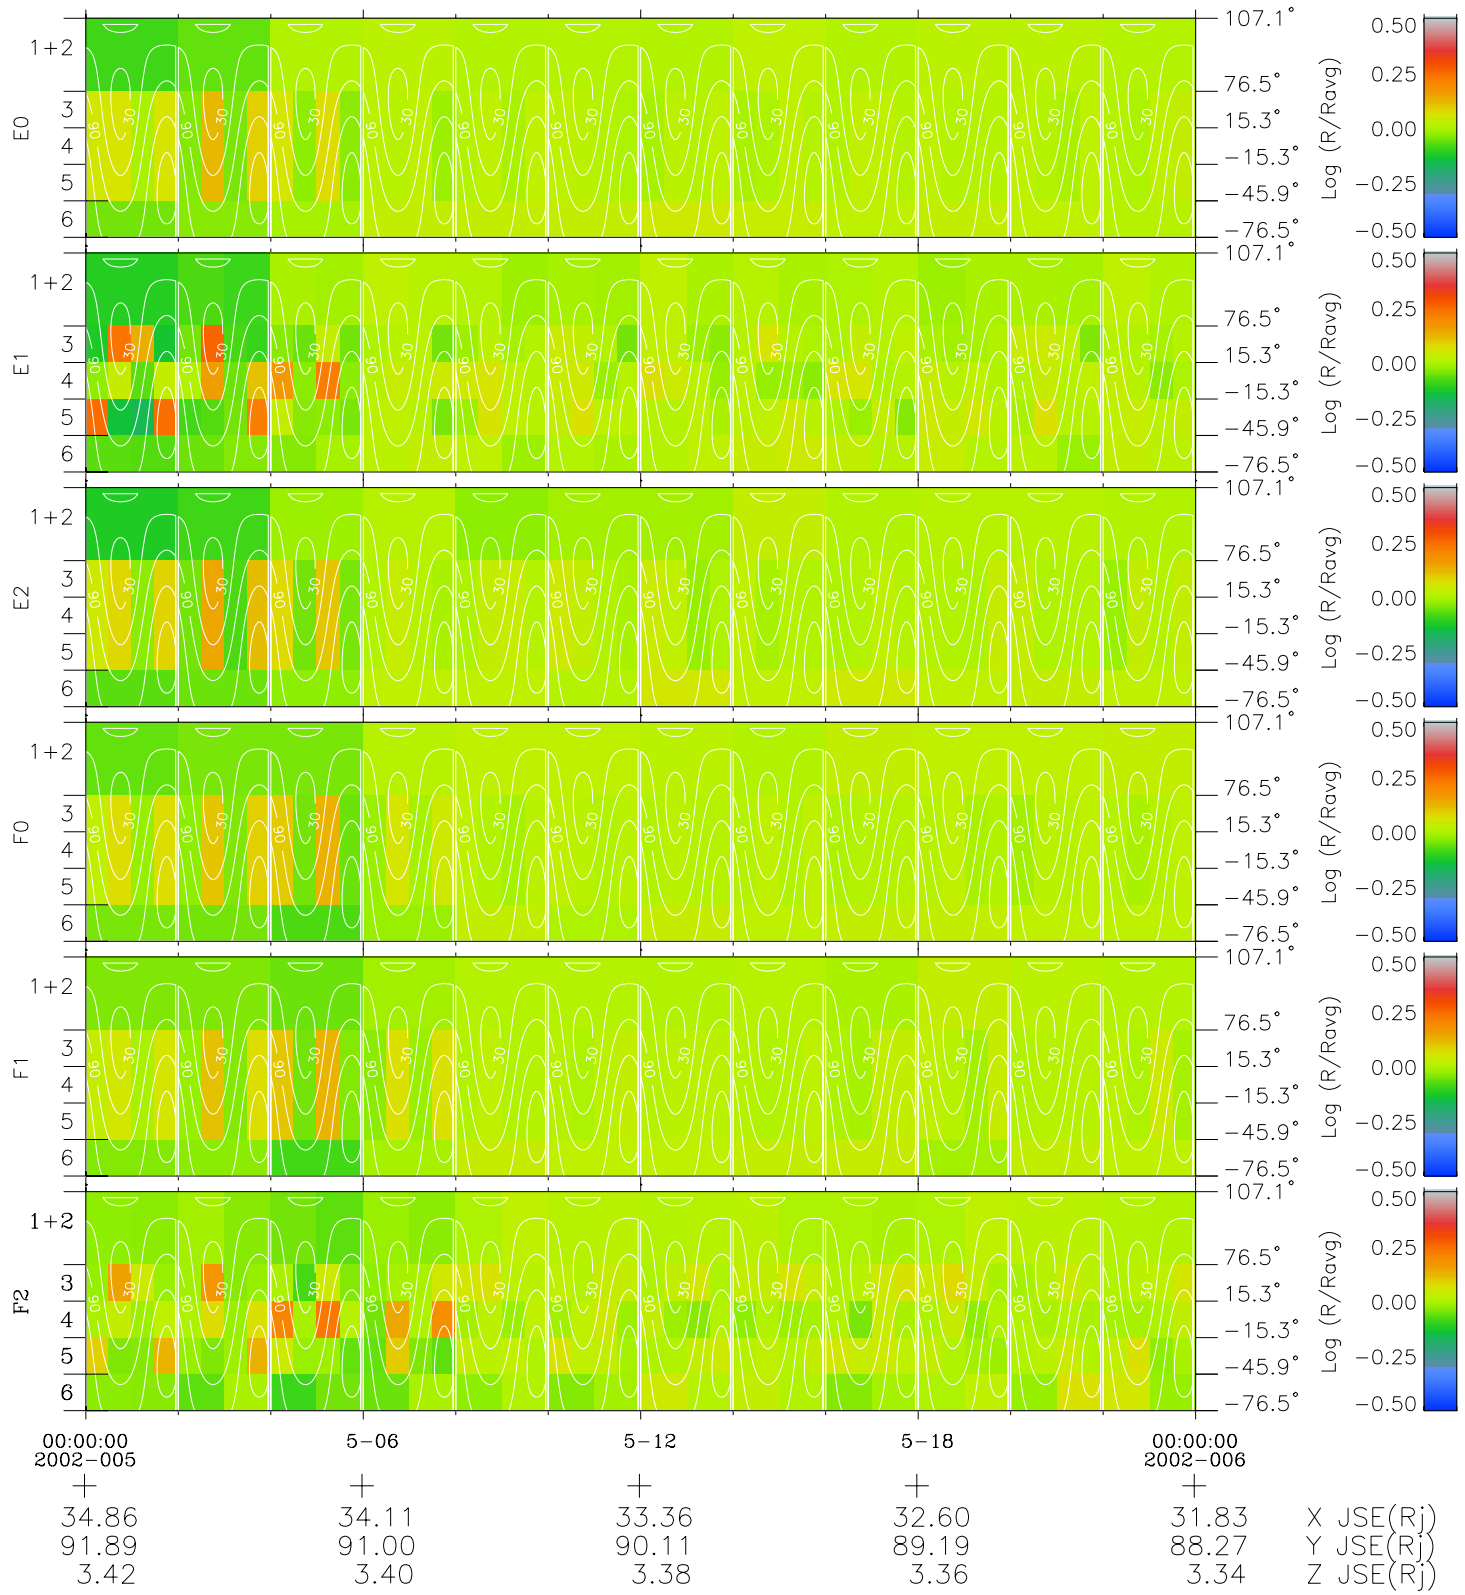

Galileo EPD Real Time All-Sky Anisotropies 02005

Software Version: RTSKY_MEAN V 1.20
 Data Production: 11-00-02
 Plot Production: Fri Jan 11 08:35:24 2002
 Color File: wondr3
 Geofactor File: 1.1

- ◇ = Jupiter look direction
- = Corotation look direction