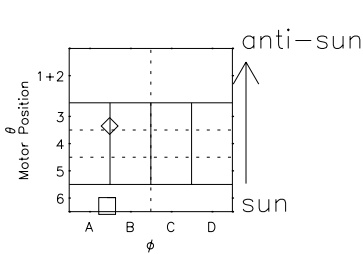

Galileo EPD Real Time All-Sky Anisotropies 02005

Software Version: RTSKY_MEAN V 1.20
 Data Production: 11-00-02
 Plot Production: Fri Jan 11 08:35:24 2002
 Color File: wondr3
 Geofactor File: 1.1

- ◇ = Jupiter look direction
- = Corotation look direction