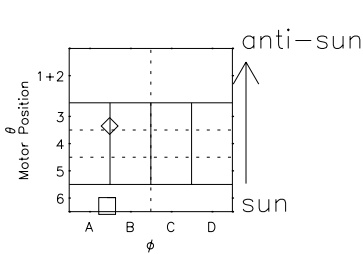

Galileo EPD Real Time All-Sky Anisotropies 02005

Software Version: RTSKY_FLUX V 1.20
 Data Production: 11-00-02
 Plot Production: Fri Jan 11 08:35:37 2002
 Color File: wondr3
 Geofactor File: 1.1

- ◇ = Jupiter look direction
- = Corotation look direction