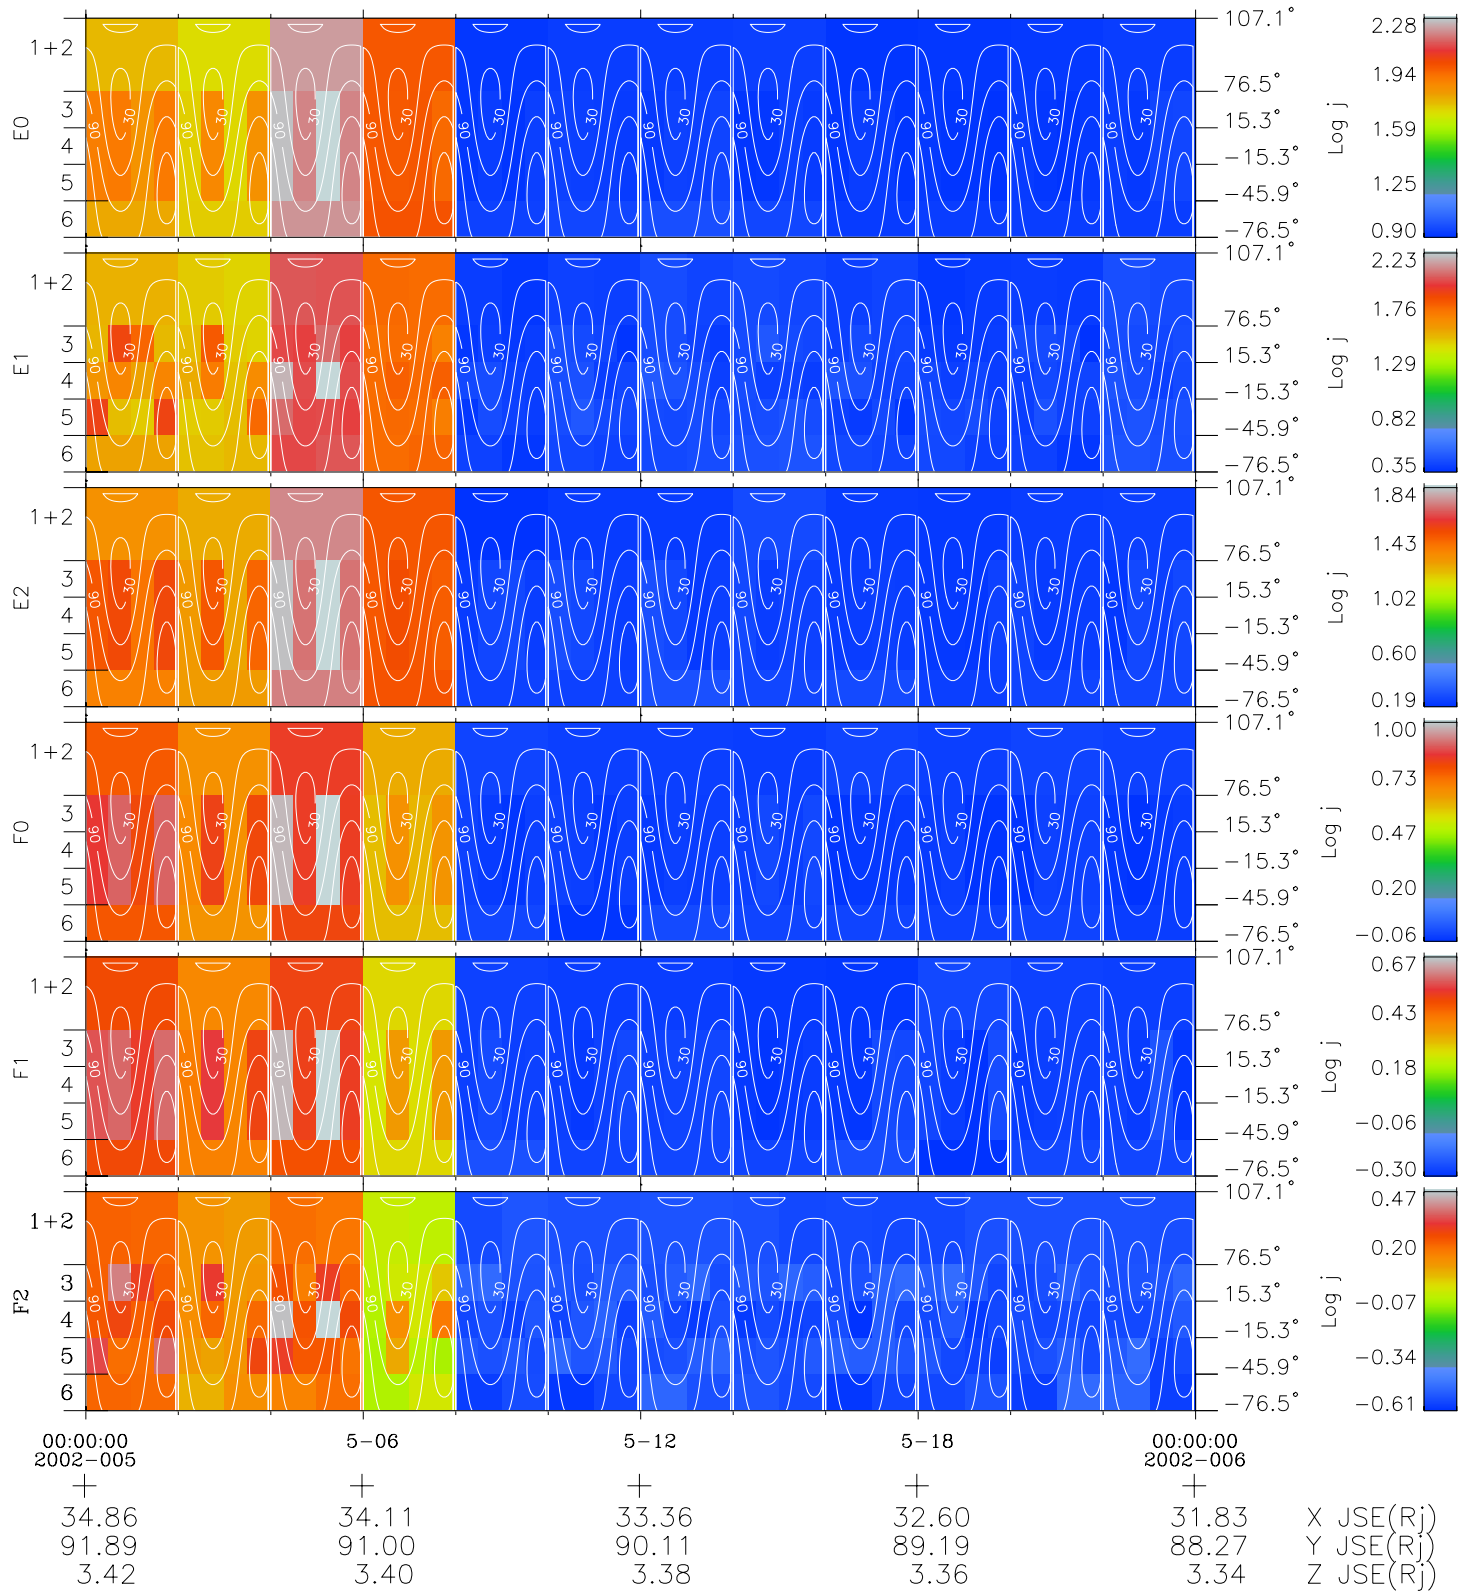

Galileo EPD Real Time All-Sky Anisotropies 02005

Software Version: RTSKY_FLUX V 1.20
 Data Production: 11-00-02
 Plot Production: Fri Jan 11 08:35:37 2002
 Color File: wondr3
 Geofactor File: 1.1

- ◇ = Jupiter look direction
- = Corotation look direction