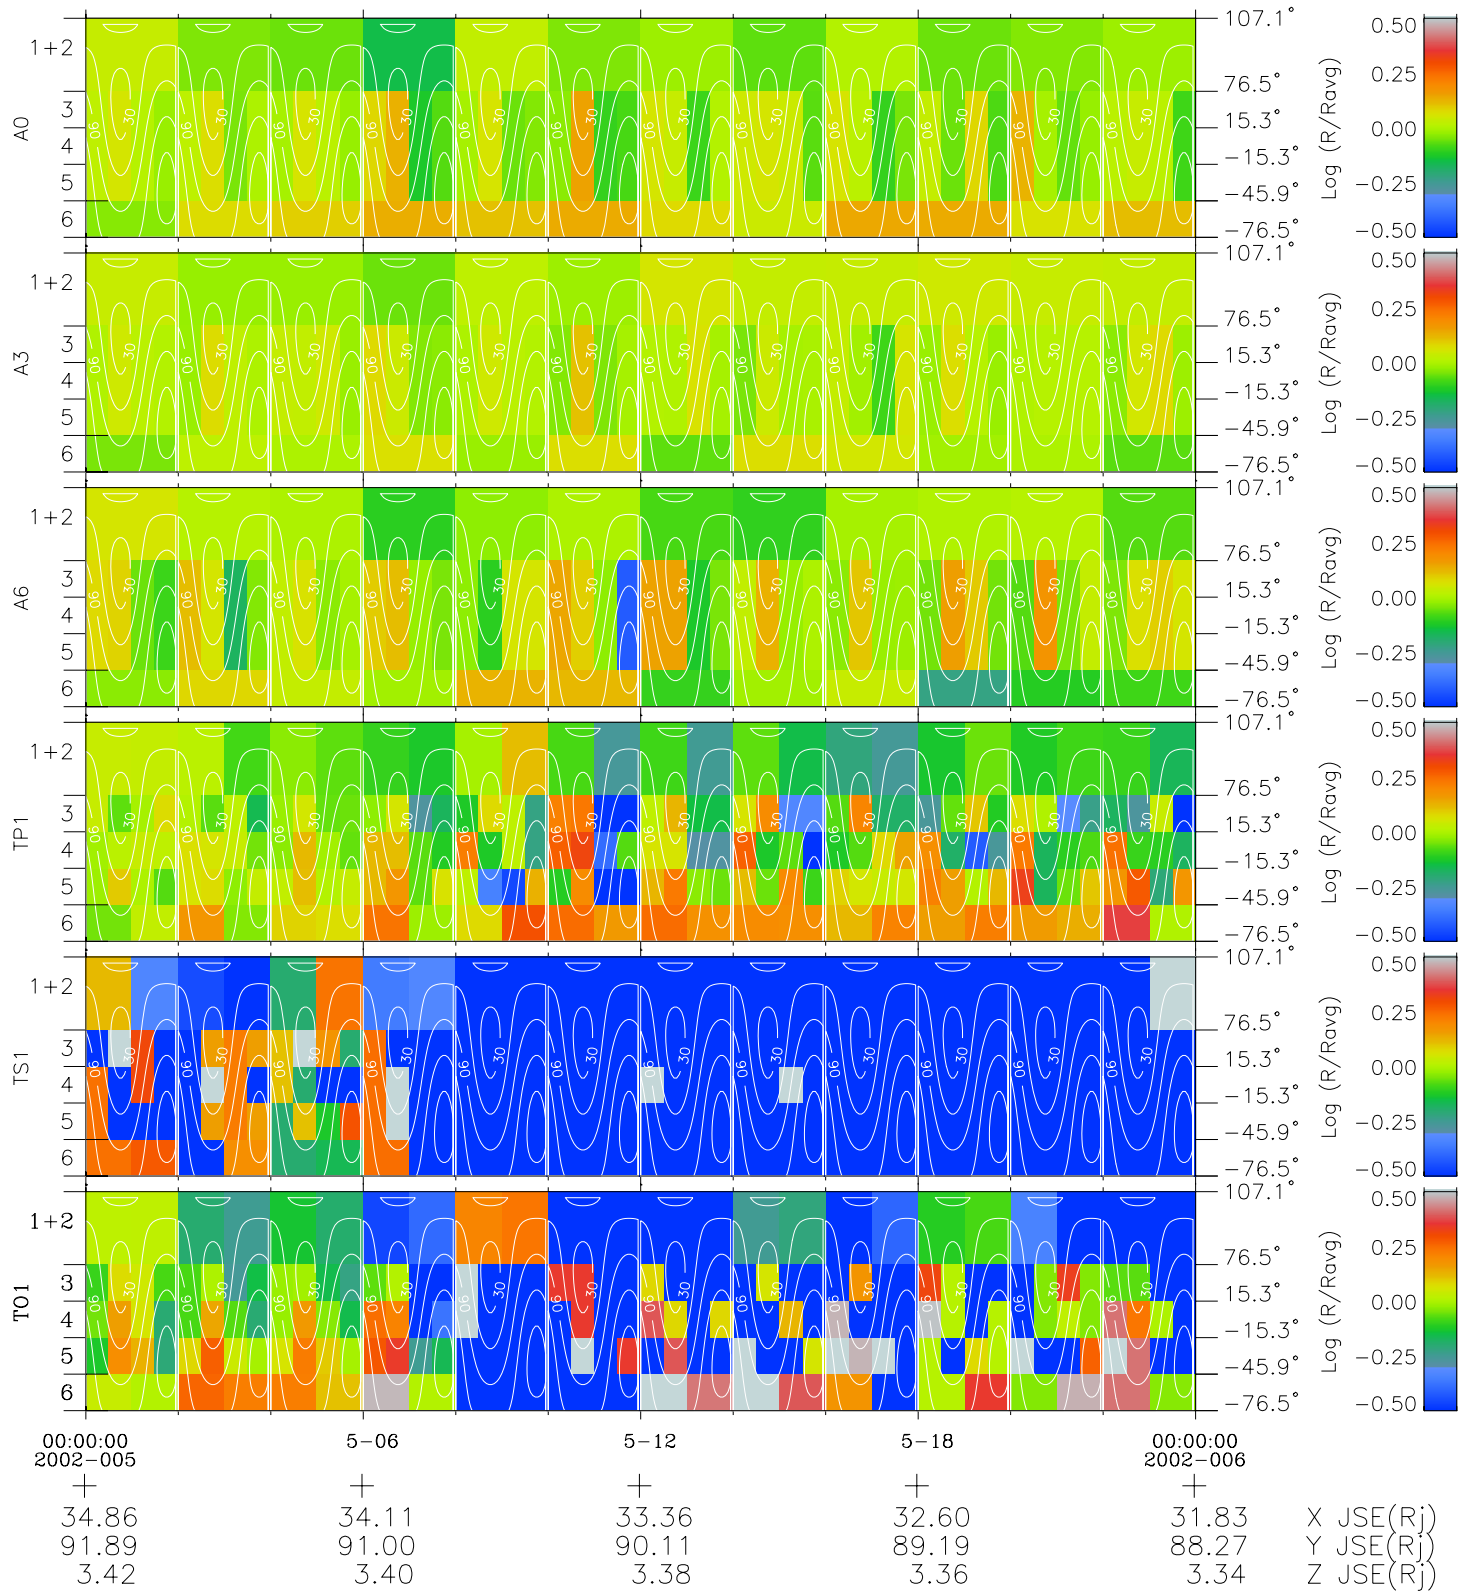

Galileo EPD Real Time All-Sky Anisotropies 02005

Software Version: RTSKY_MEAN V 1.20
 Data Production: 11-00-02
 Plot Production: Fri Jan 11 08:35:17 2002
 Color File: wondr3
 Geofactor File: 1.1

- ◇ = Jupiter look direction
- = Corotation look direction