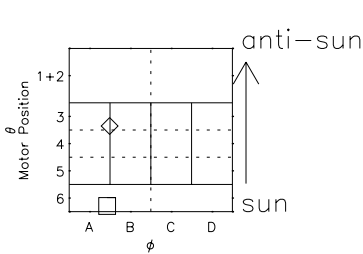

Galileo EPD Real Time All-Sky Anisotropies 02005

Software Version: RTSKY_MEAN V 1.20
 Data Production: 11-00-02
 Plot Production: Fri Jan 11 08:35:17 2002
 Color File: wondr3
 Geofactor File: 1.1

- ◇ = Jupiter look direction
- = Corotation look direction