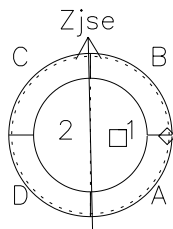

# Galileo EPD Real-Time Six-Sector 02005

Software Version: RTLINE\_R6 V 1.20  
Data Production: 11-00-02  
Plot Production: Fri Jan 11 08:37:09 2002

◇ = Jupiter look direction  
□ = Corotation look direction