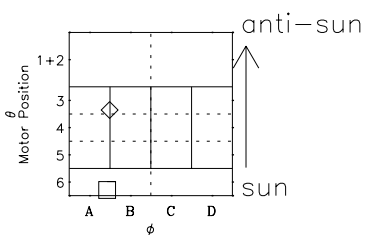

# Galileo EPD Real-Time Six-Sector 02005

Software Version: RTLINE\_R6 V 1.20  
Data Production: 11-00-02  
Plot Production: Fri Jan 11 08:37:09 2002

◇ = Jupiter look direction  
□ = Corotation look direction