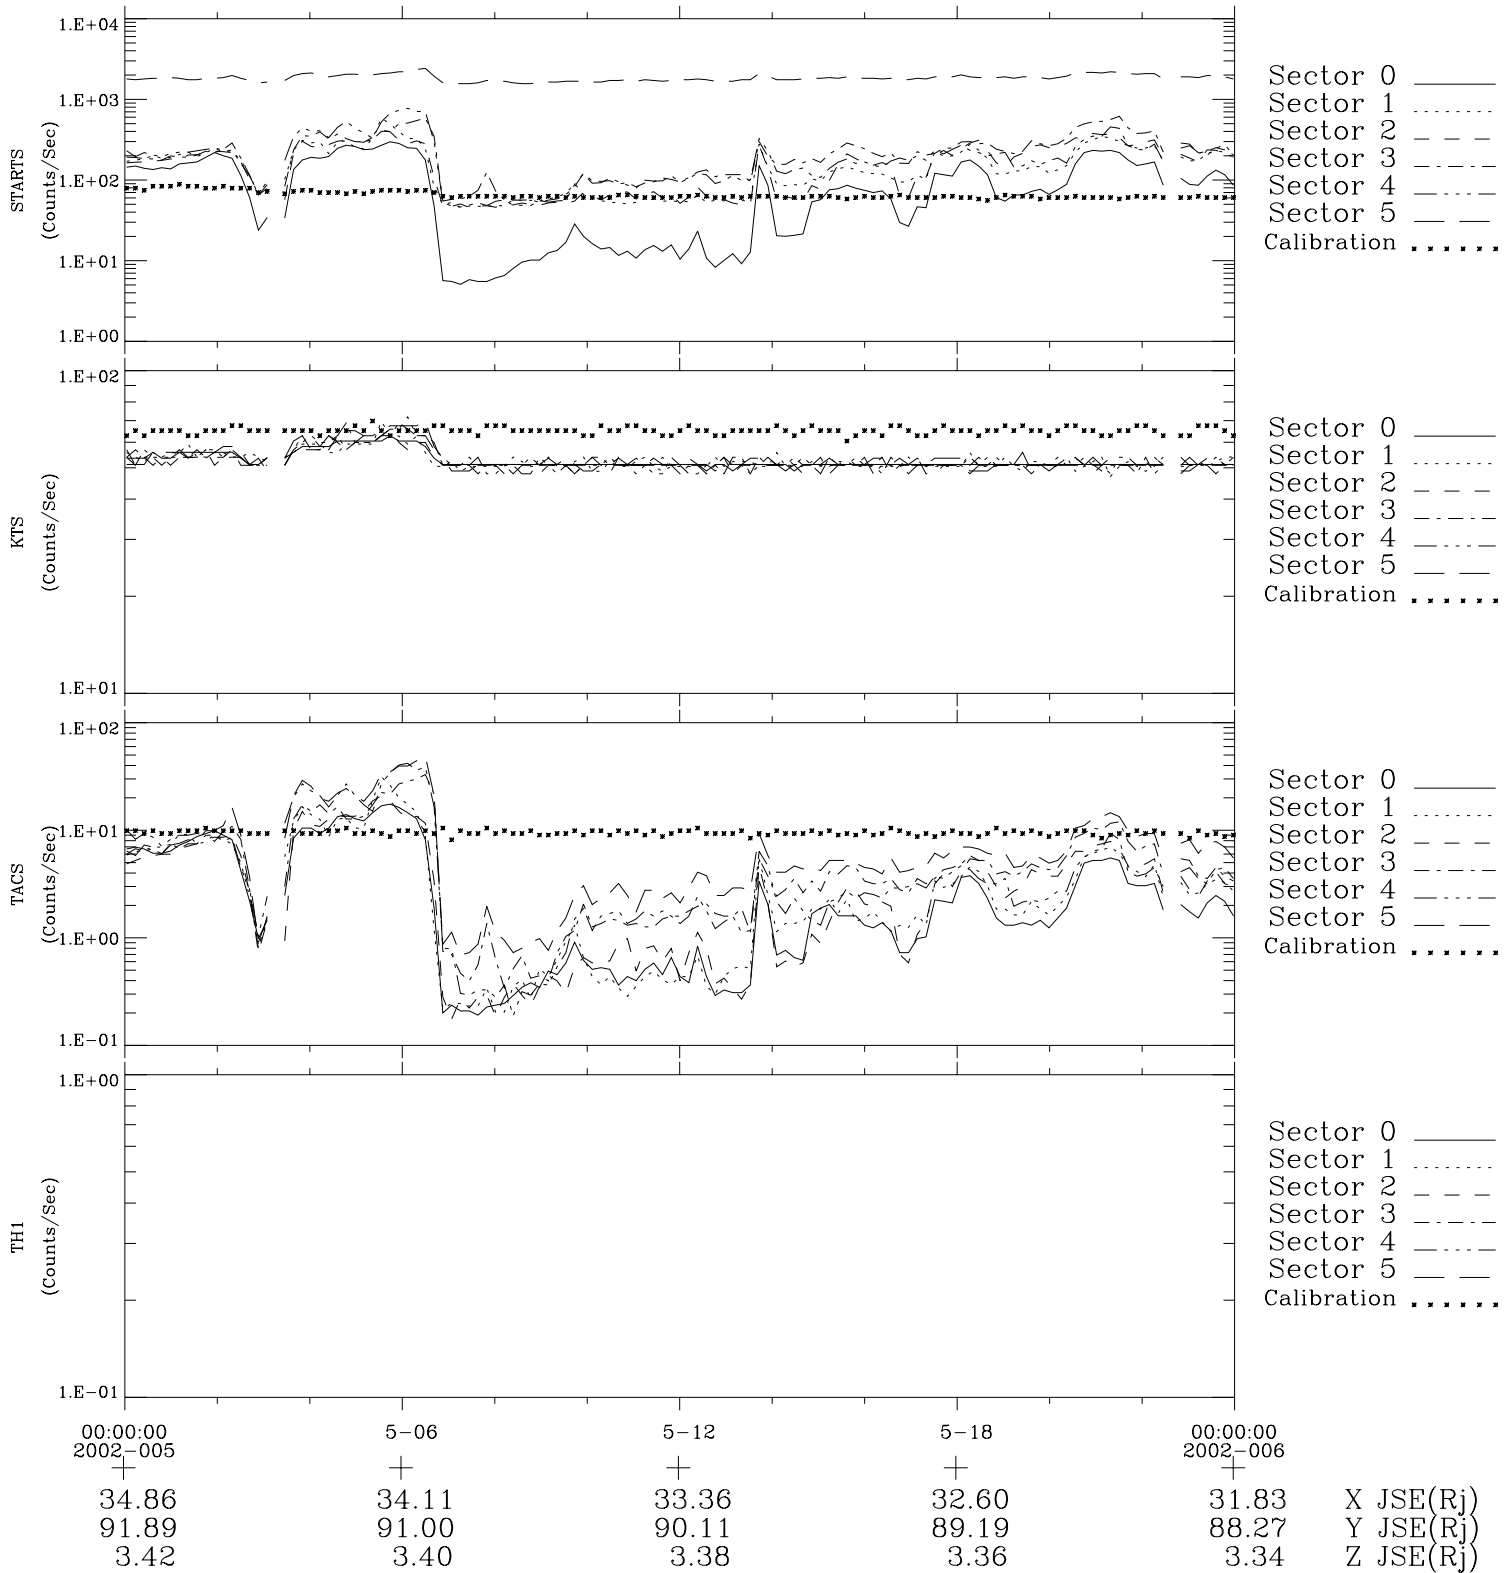

# Galileo EPD Real-Time Six-Sector 02005

Software Version: RTLINE\_R6 V 1.20  
Data Production: 11-00-02  
Plot Production: Fri Jan 11 08:37:09 2002

◇ = Jupiter look direction  
□ = Corotation look direction