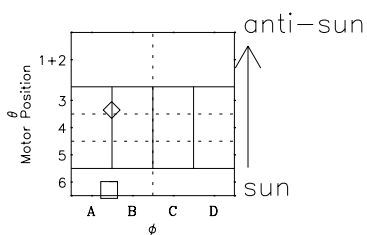

# Galileo EPD Real-Time Six-Sector 02005

Software Version: RTLINE\_R6 V 1.20  
Data Production: 11-00-02  
Plot Production: Fri Jan 11 08:37:08 2002

◇ = Jupiter look direction  
□ = Corotation look direction