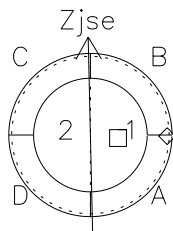

# Galileo EPD Real-Time Six-Sector 02005

Software Version: RTLINE\_R6 V 1.20  
Data Production: 11-00-02  
Plot Production: Fri Jan 11 08:37:08 2002

◇ = Jupiter look direction  
□ = Corotation look direction