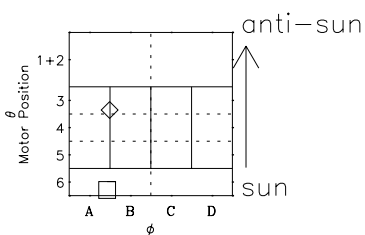

Galileo EPD Real-Time Six-Sector 02005

Software Version: RTLINE_R6 V 1.20
Data Production: 11-00-02
Plot Production: Fri Jan 11 08:37:07 2002

◇ = Jupiter look direction
□ = Corotation look direction