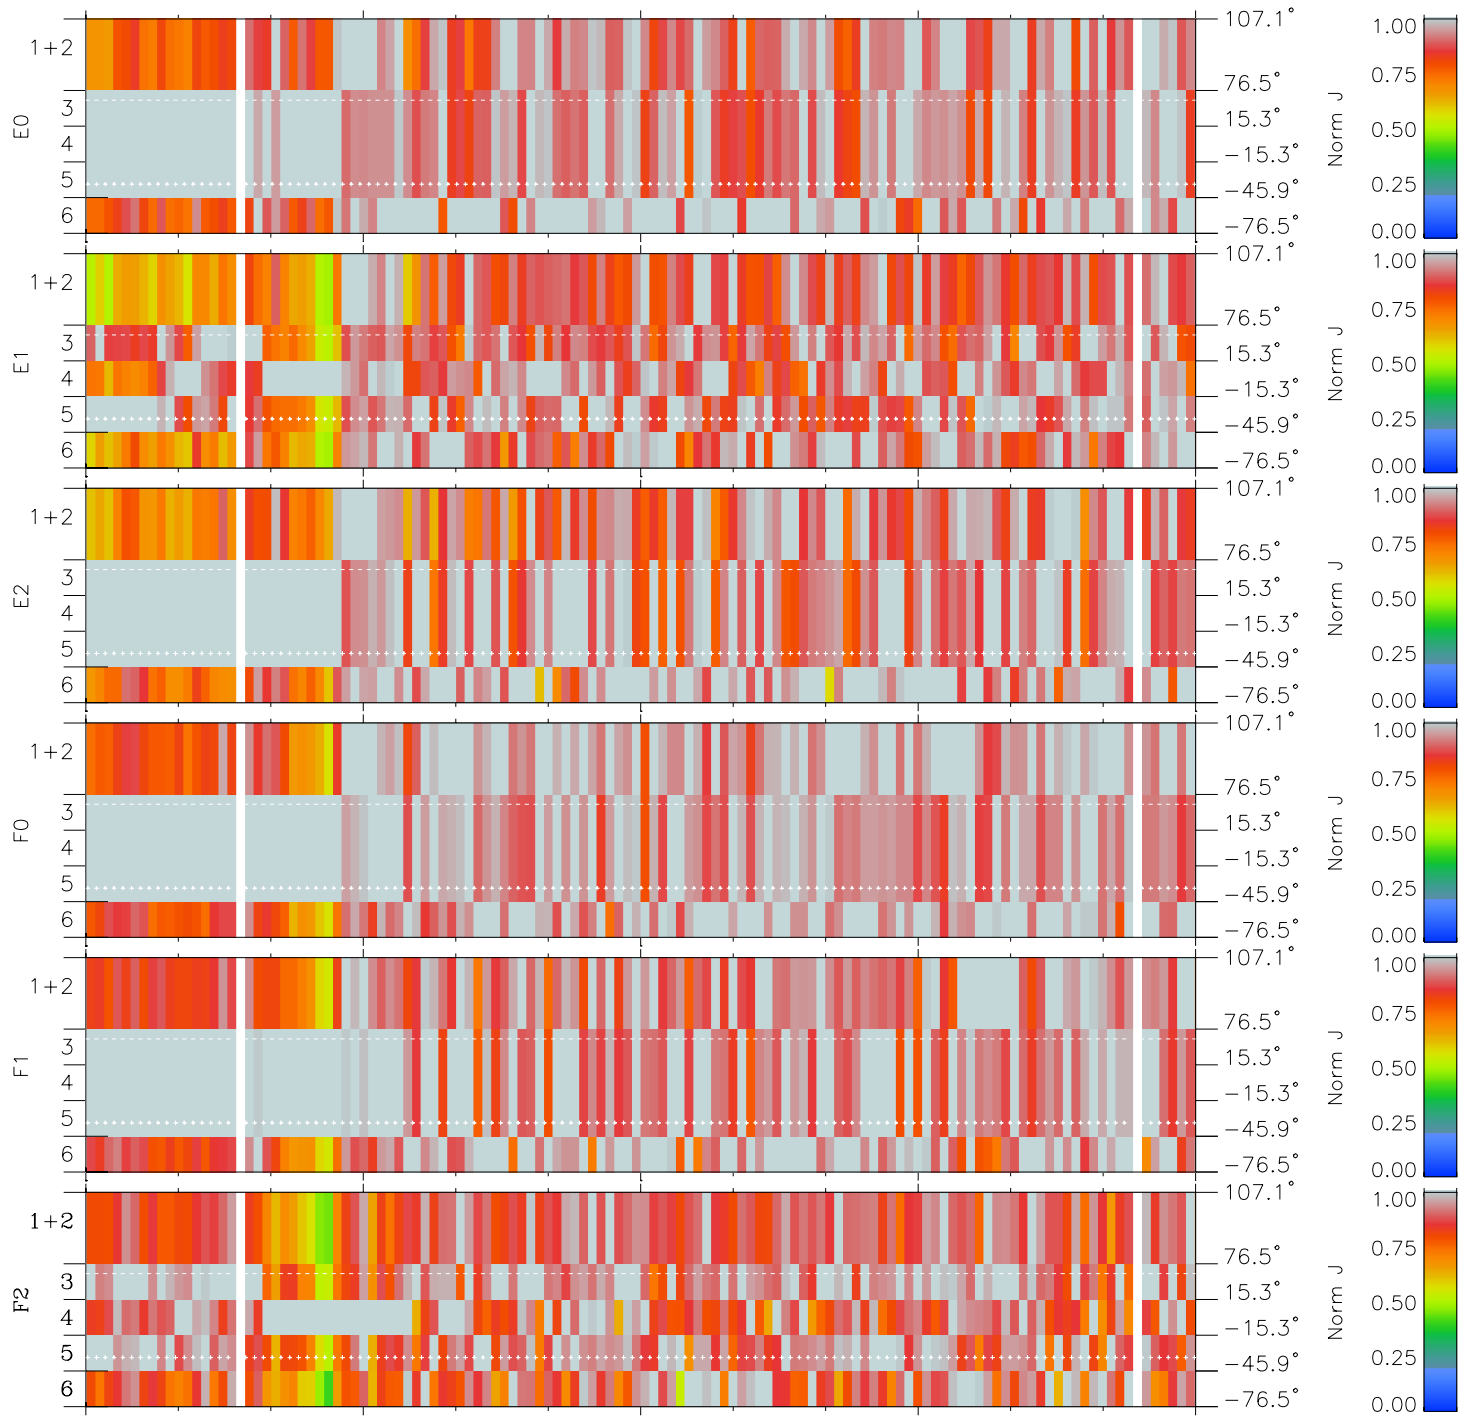

Galileo EPD Real Elevation Anisotropies 02005

Software Version: RTELEV_NORM V 1.20
 Data Production: 11-00-02
 Plot Production: Fri Jan 11 08:36:24 2002
 Color File: wondr3
 Geofactor File: 1.1

00:00:00 2002-005	5-06	5-12	5-18	00:00:00 2002-006	
+	+	+	+	+	X JSE(R _j)
34.86	34.11	33.36	32.60	31.83	Y JSE(R _j)
91.89	91.00	90.11	89.19	88.27	Z JSE(R _j)
3.42	3.40	3.38	3.36	3.34	

- ◇ = Jupiter look direction
- = Corotation look direction