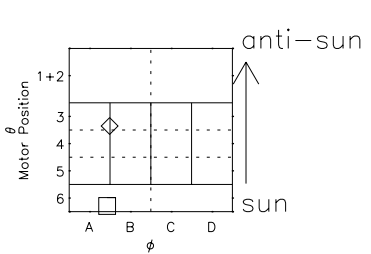

Galileo EPD Real Elevation Anisotropies 02005

Software Version: RTELEV_NORM V 1.20
 Data Production: 11-00-02
 Plot Production: Fri Jan 11 08:36:24 2002
 Color File: wondr3
 Geofactor File: 1.1

00:00:00 2002-005	5-06	5-12	5-18	00:00:00 2002-006	
+	+	+	+	+	X JSE(R _j)
34.86	34.11	33.36	32.60	31.83	Y JSE(R _j)
91.89	91.00	90.11	89.19	88.27	Z JSE(R _j)
3.42	3.40	3.38	3.36	3.34	

- ◇ = Jupiter look direction
- = Corotation look direction