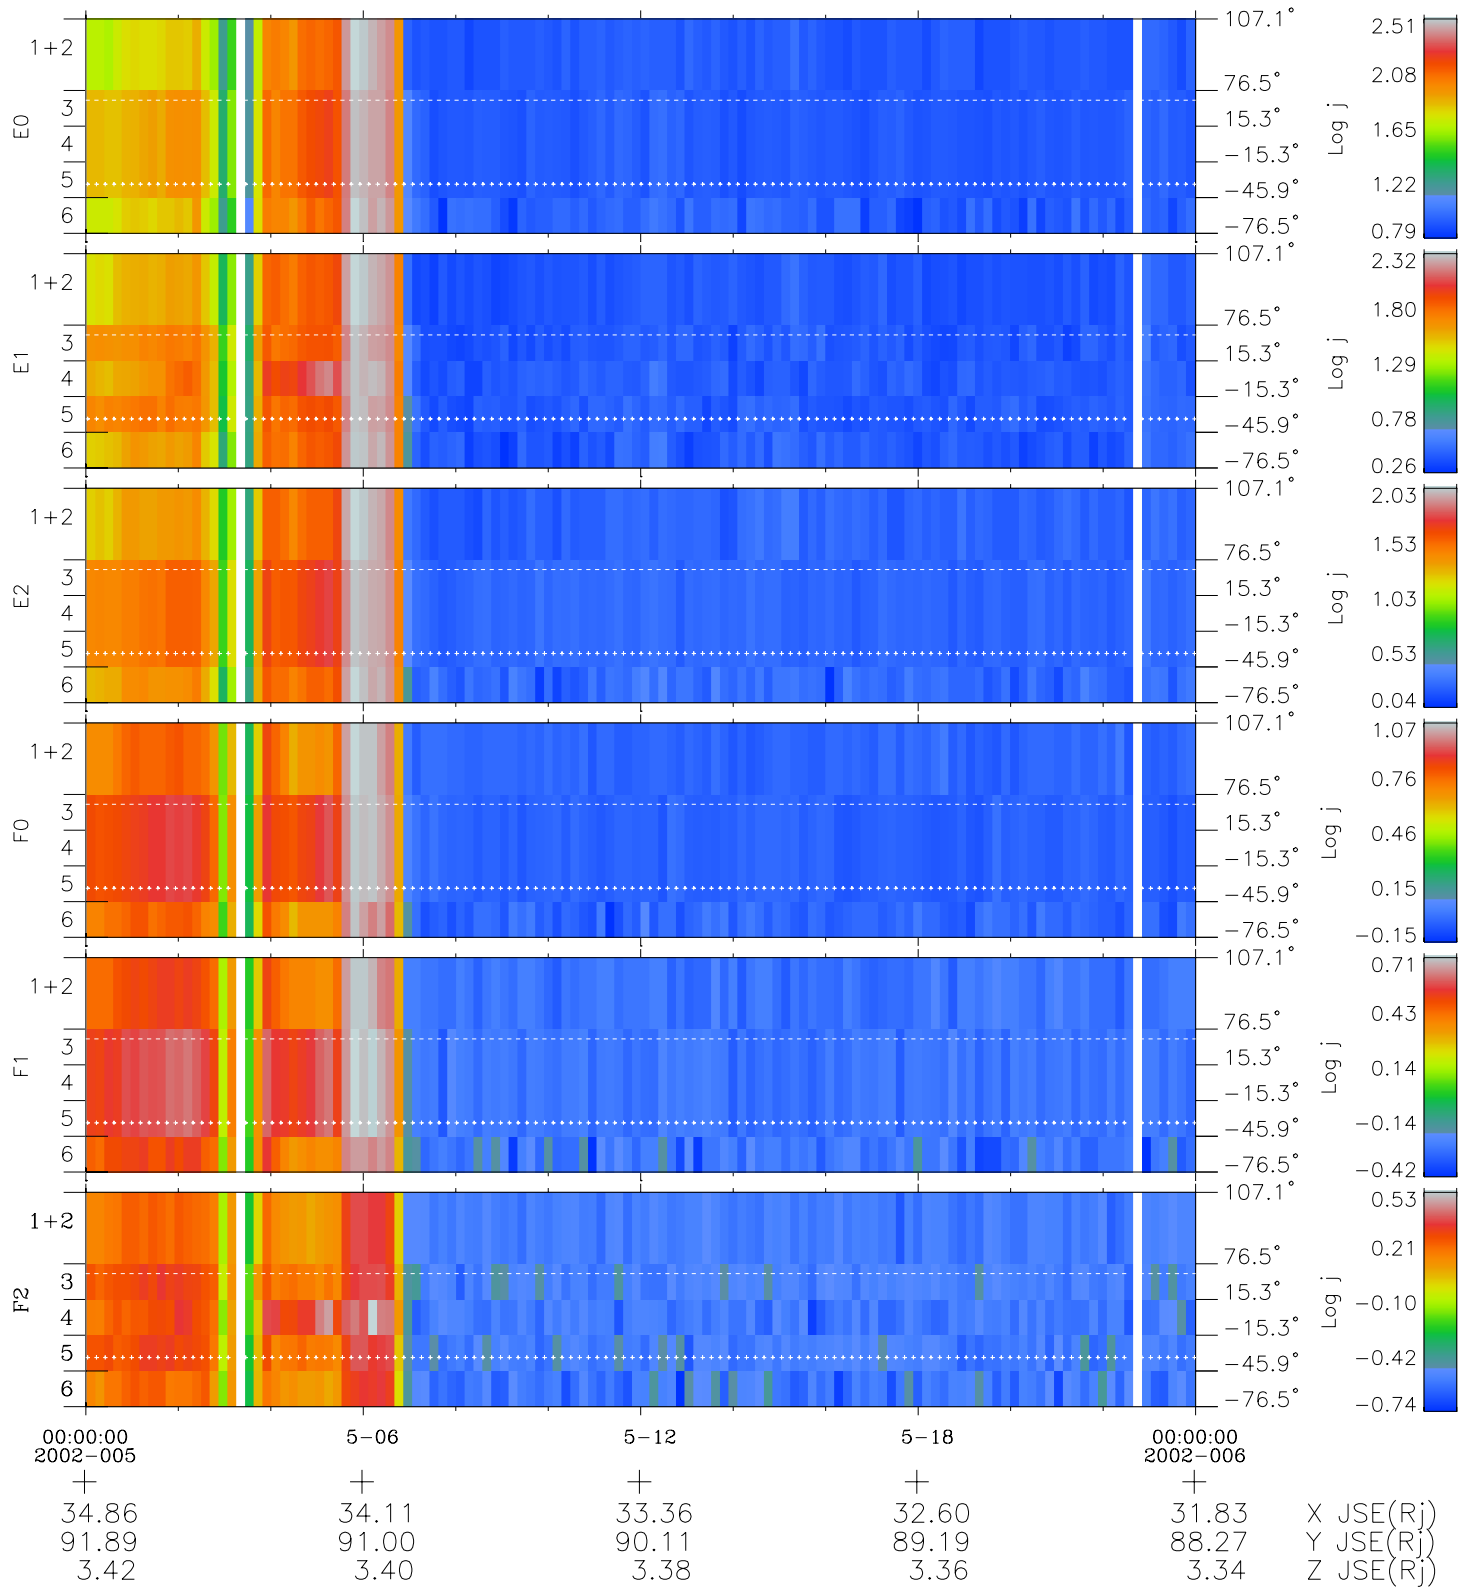

Galileo EPD Real Elevation Anisotropies 02005

Software Version: RTELEV_FLUX V 1.20
 Data Production: 11-00-02
 Plot Production: Fri Jan 11 08:36:14 2002
 Color File: wondr3
 Geofactor File: 1.1

- ◇ = Jupiter look direction
- = Corotation look direction