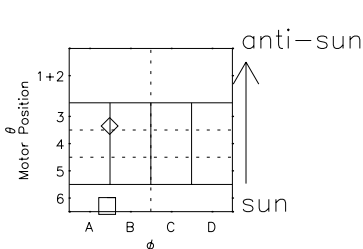

Galileo EPD Real Elevation Anisotropies 02005

Software Version: RTELEV_FLUX V 1.20
 Data Production: 11-00-02
 Plot Production: Fri Jan 11 08:36:14 2002
 Color File: wondr3
 Geofactor File: 1.1

- ◇ = Jupiter look direction
- = Corotation look direction