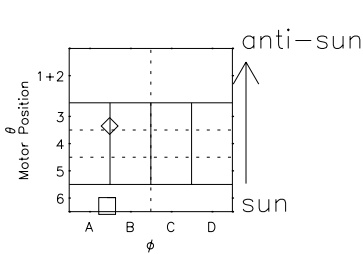

# Galileo EPD Real Elevation Anisotropies 02005

Software Version: RTELEV\_NORM V 1.20  
Data Production: 11-00-02  
Plot Production: Fri Jan 11 08:36:19 2002  
Color File: wondr3  
Geofactor File: 1.1

- ◇ = Jupiter look direction
- = Corotation look direction