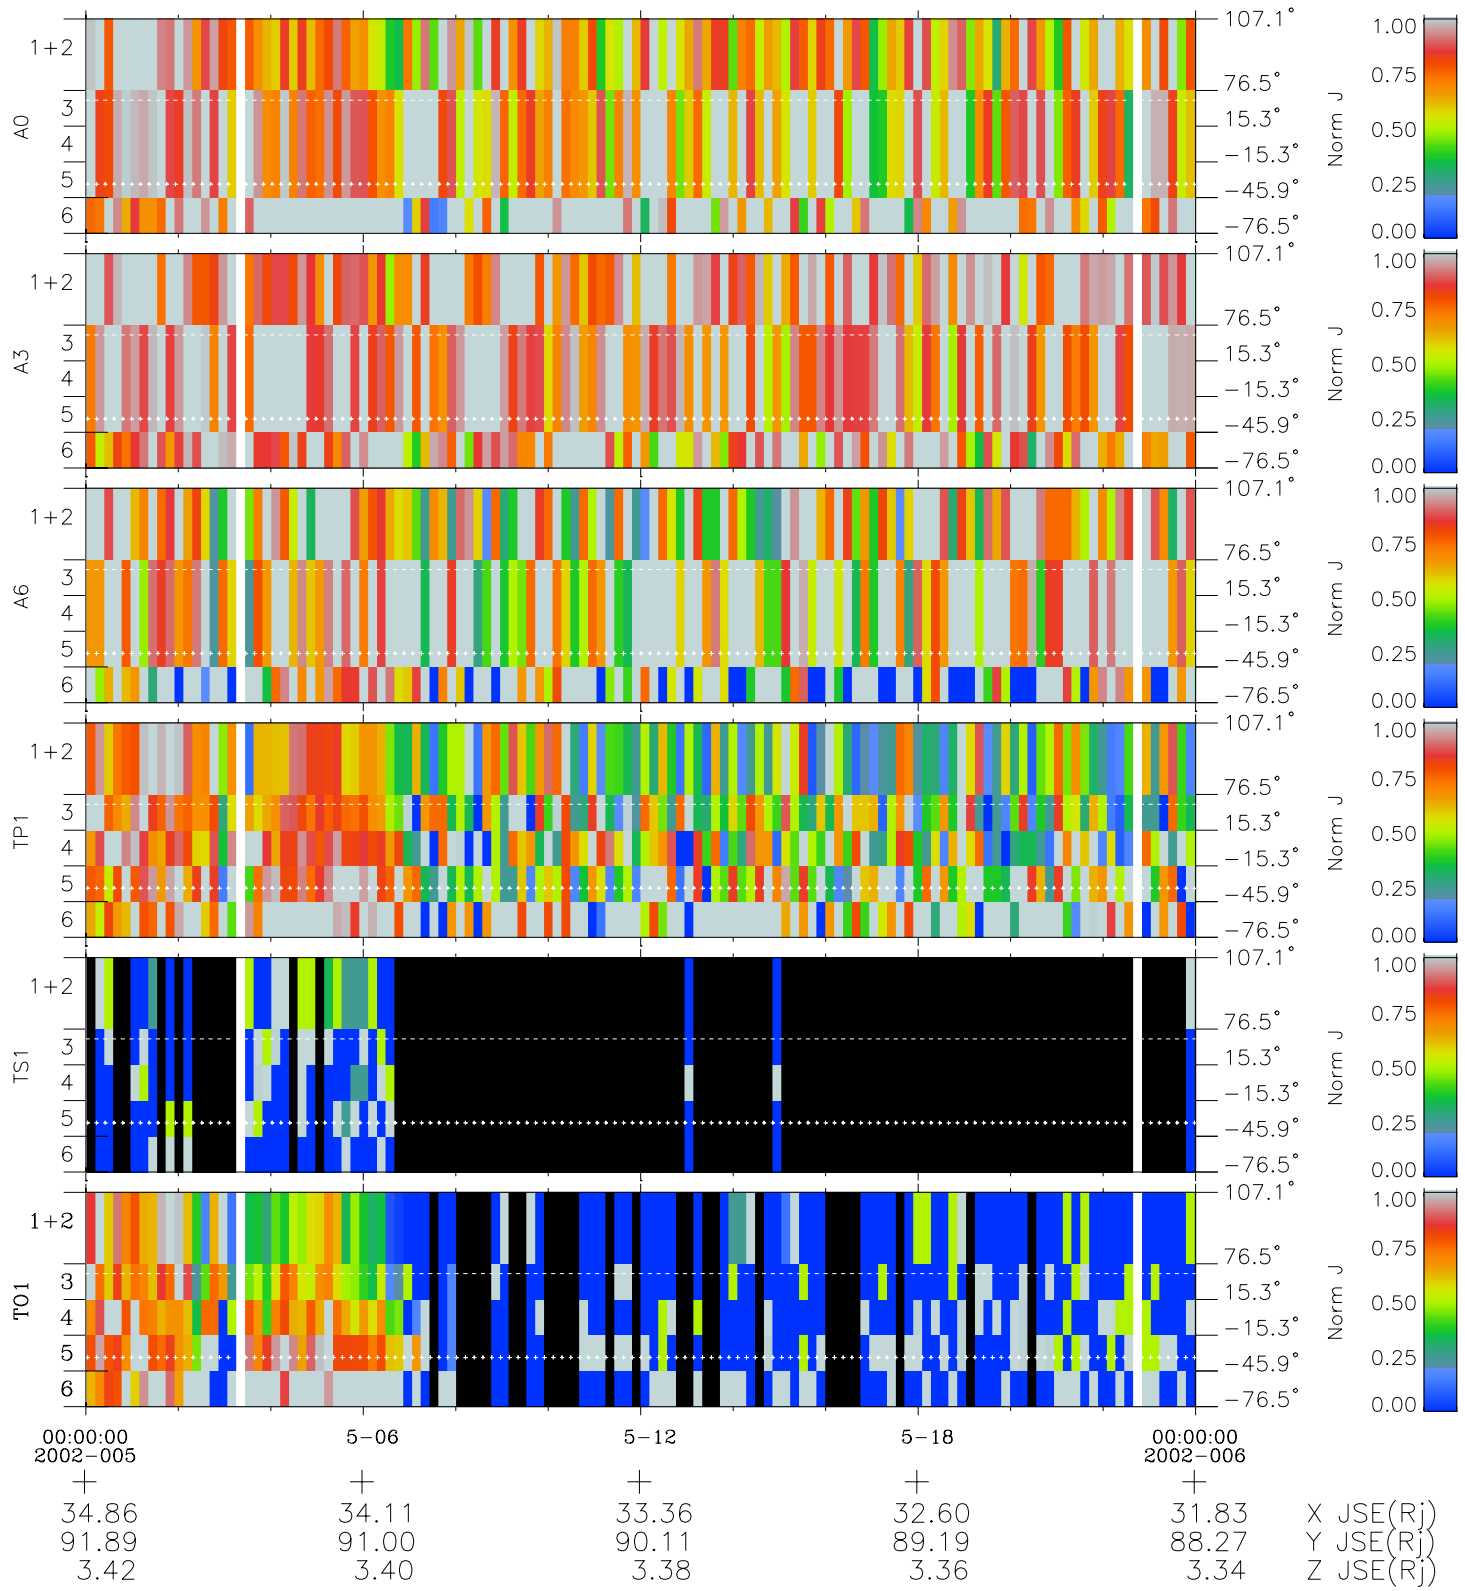

# Galileo EPD Real Elevation Anisotropies 02005

Software Version: RTELEV\_NORM V 1.20  
Data Production: 11-00-02  
Plot Production: Fri Jan 11 08:36:19 2002  
Color File: wondr3  
Geofactor File: 1.1

- ◇ = Jupiter look direction
- = Corotation look direction