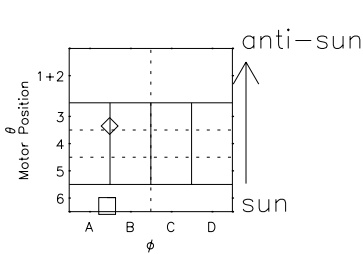

# Galileo EPD Real Elevation Anisotropies 02005

Software Version: RTELEV\_MEAN V 1.20  
Data Production: 11-00-02  
Plot Production: Fri Jan 11 08:35:57 2002  
Color File: wondr3  
Geofactor File: 1.1

- ◇ = Jupiter look direction
- = Corotation look direction