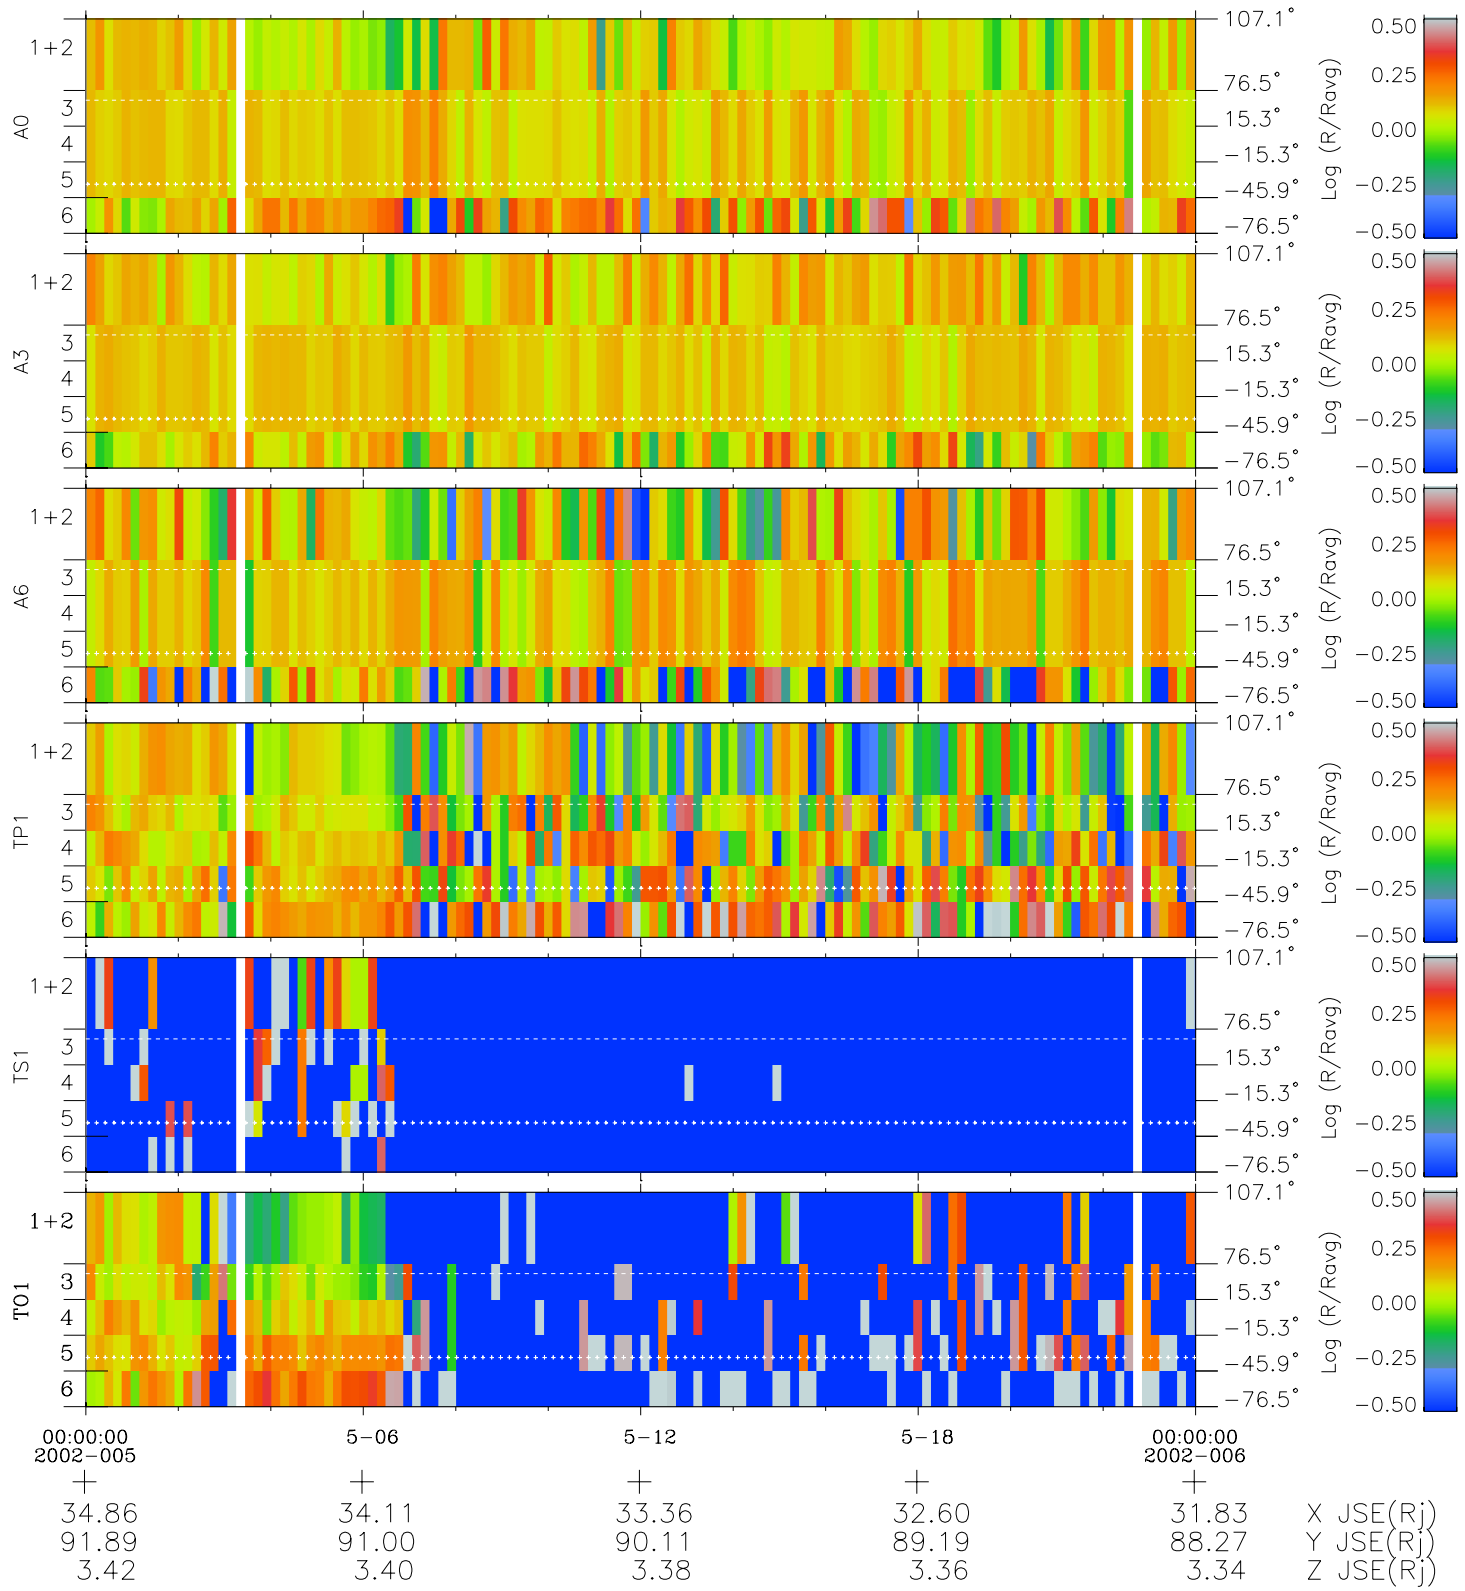

# Galileo EPD Real Elevation Anisotropies 02005

Software Version: RTELEV\_MEAN V 1.20  
Data Production: 11-00-02  
Plot Production: Fri Jan 11 08:35:57 2002  
Color File: wondr3  
Geofactor File: 1.1

- ◇ = Jupiter look direction
- = Corotation look direction